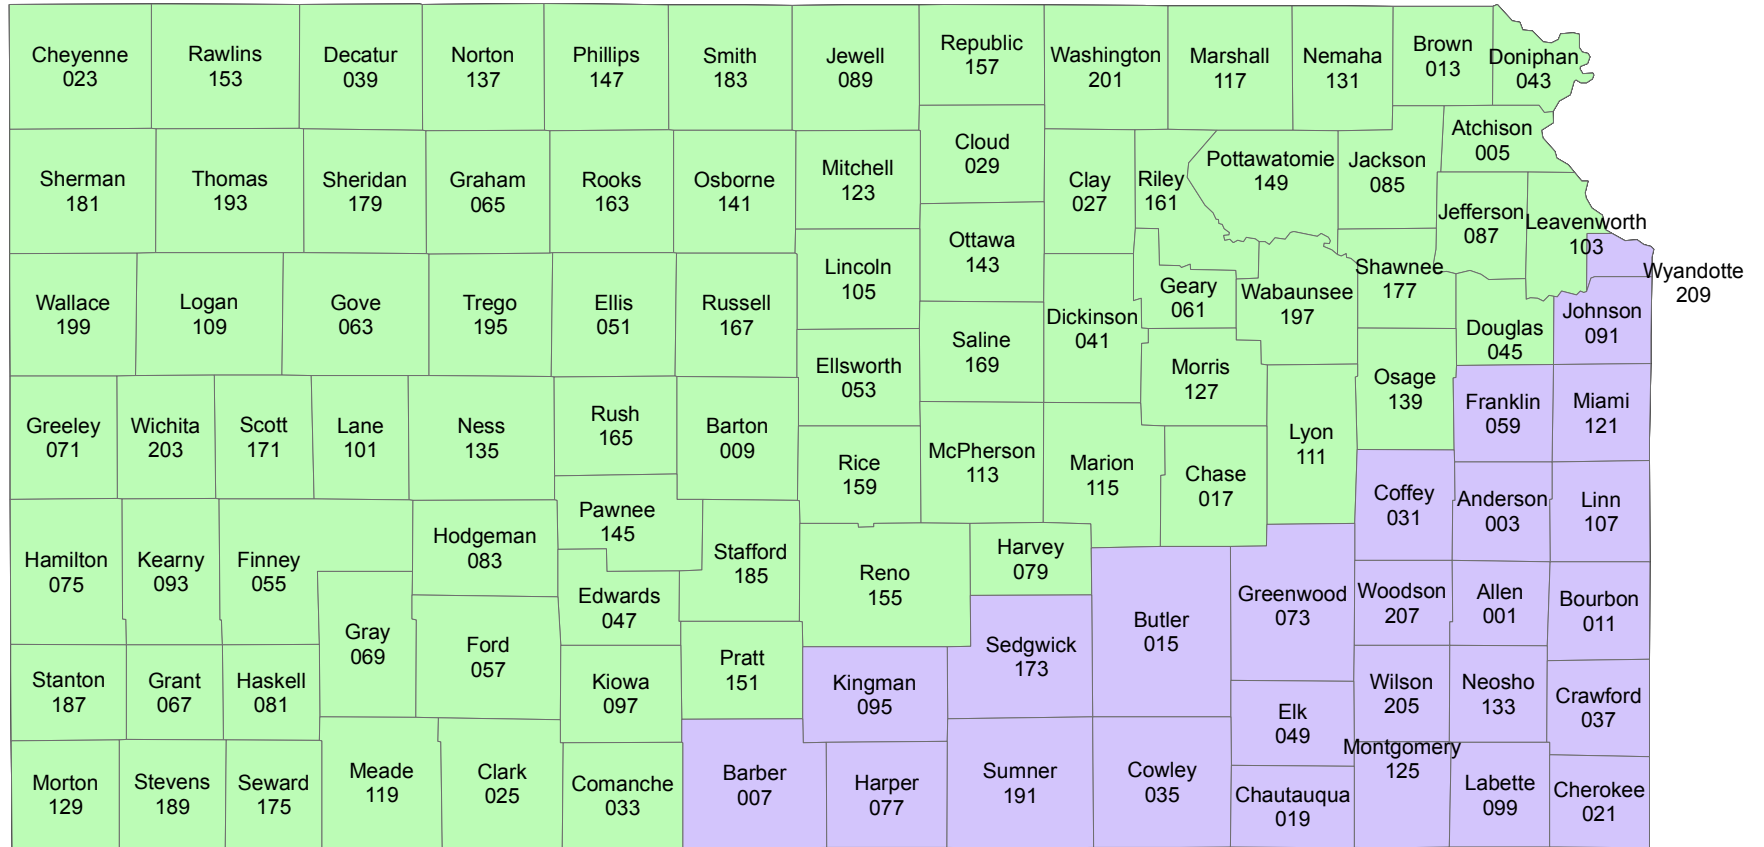

Kansas

2013 Crop Year Initial Planting Dates for Soybeans

April 15, 2013
 April 26, 2013

Risk Management Agency
 United States Department of Agriculture
 Topeka Regional Office
 Telephone: (785) 228-5512
 January 2013