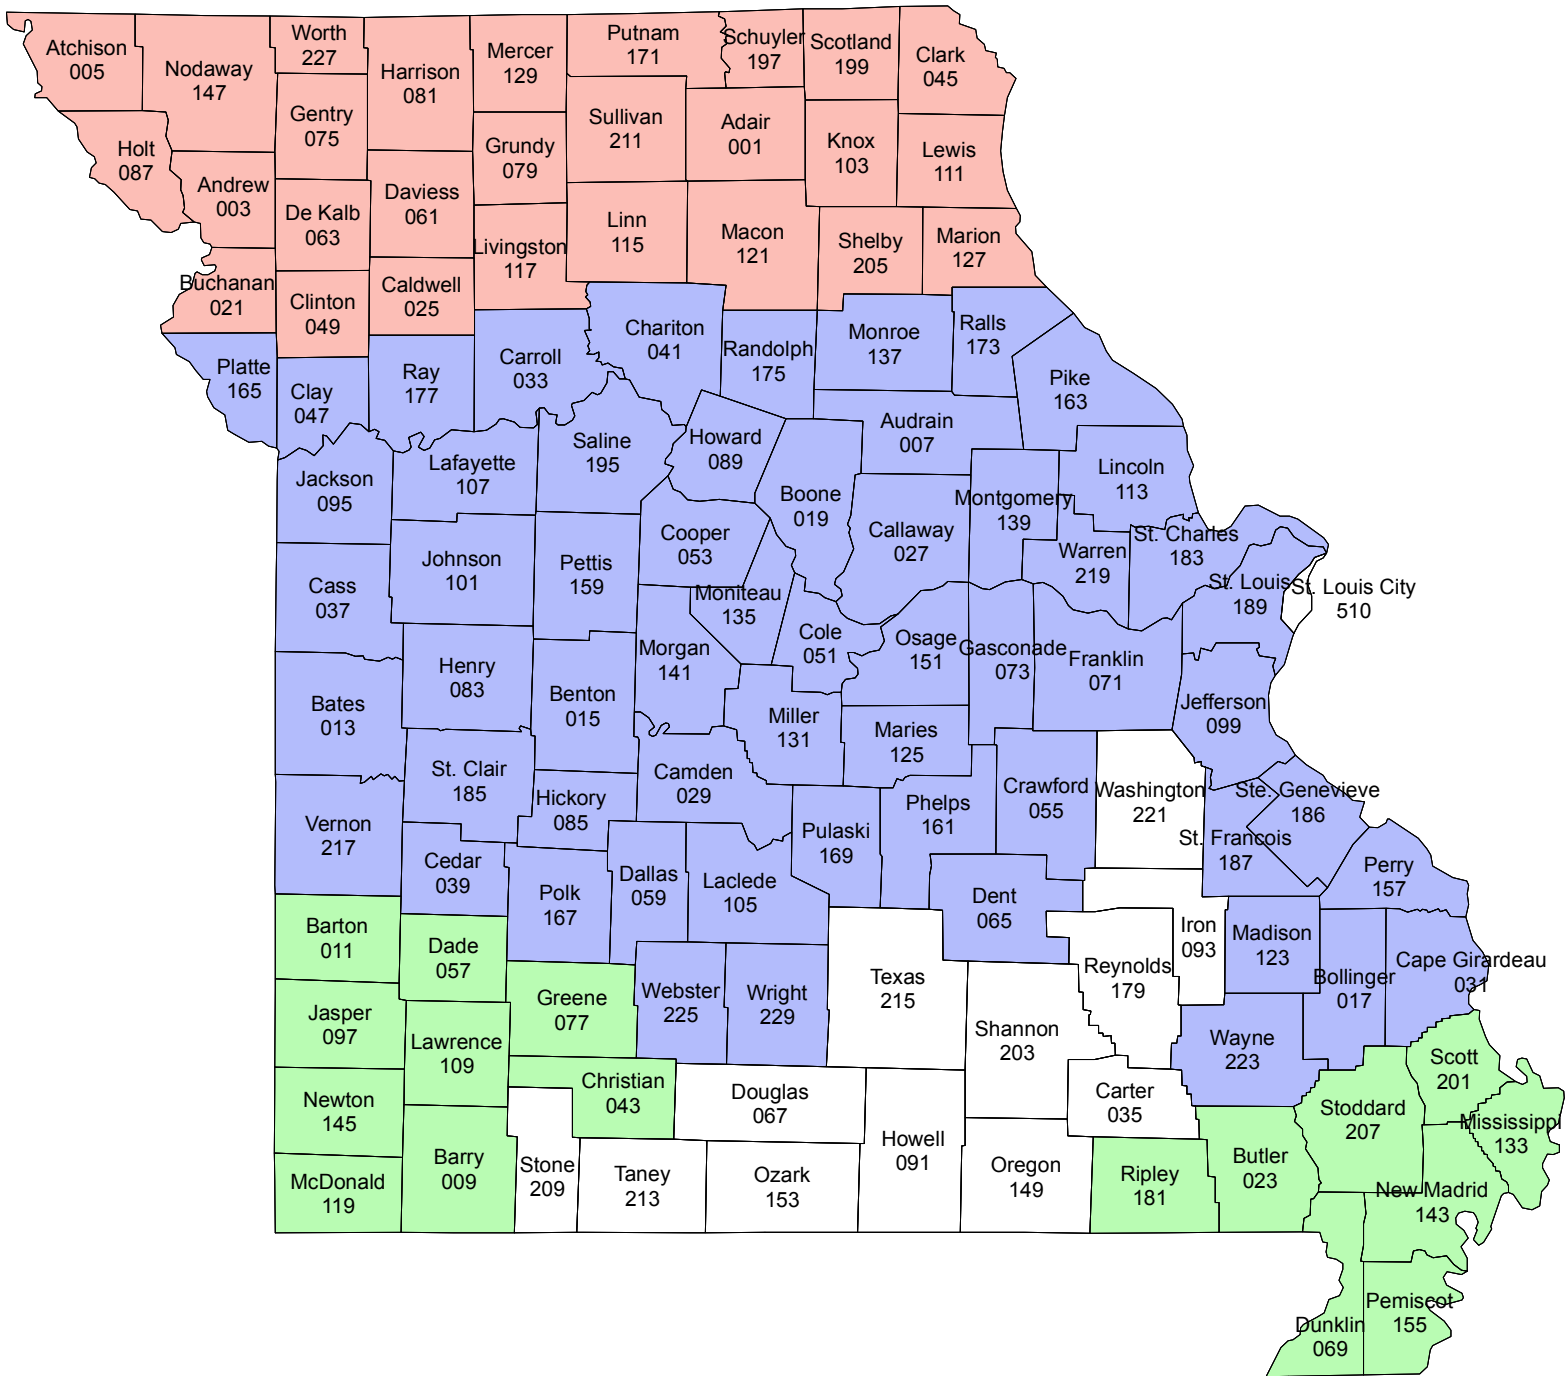

# Missouri 2013 Crop Year Initial Planting Dates for Corn

- March 20, 2013
- April 1, 2013
- April 5, 2013