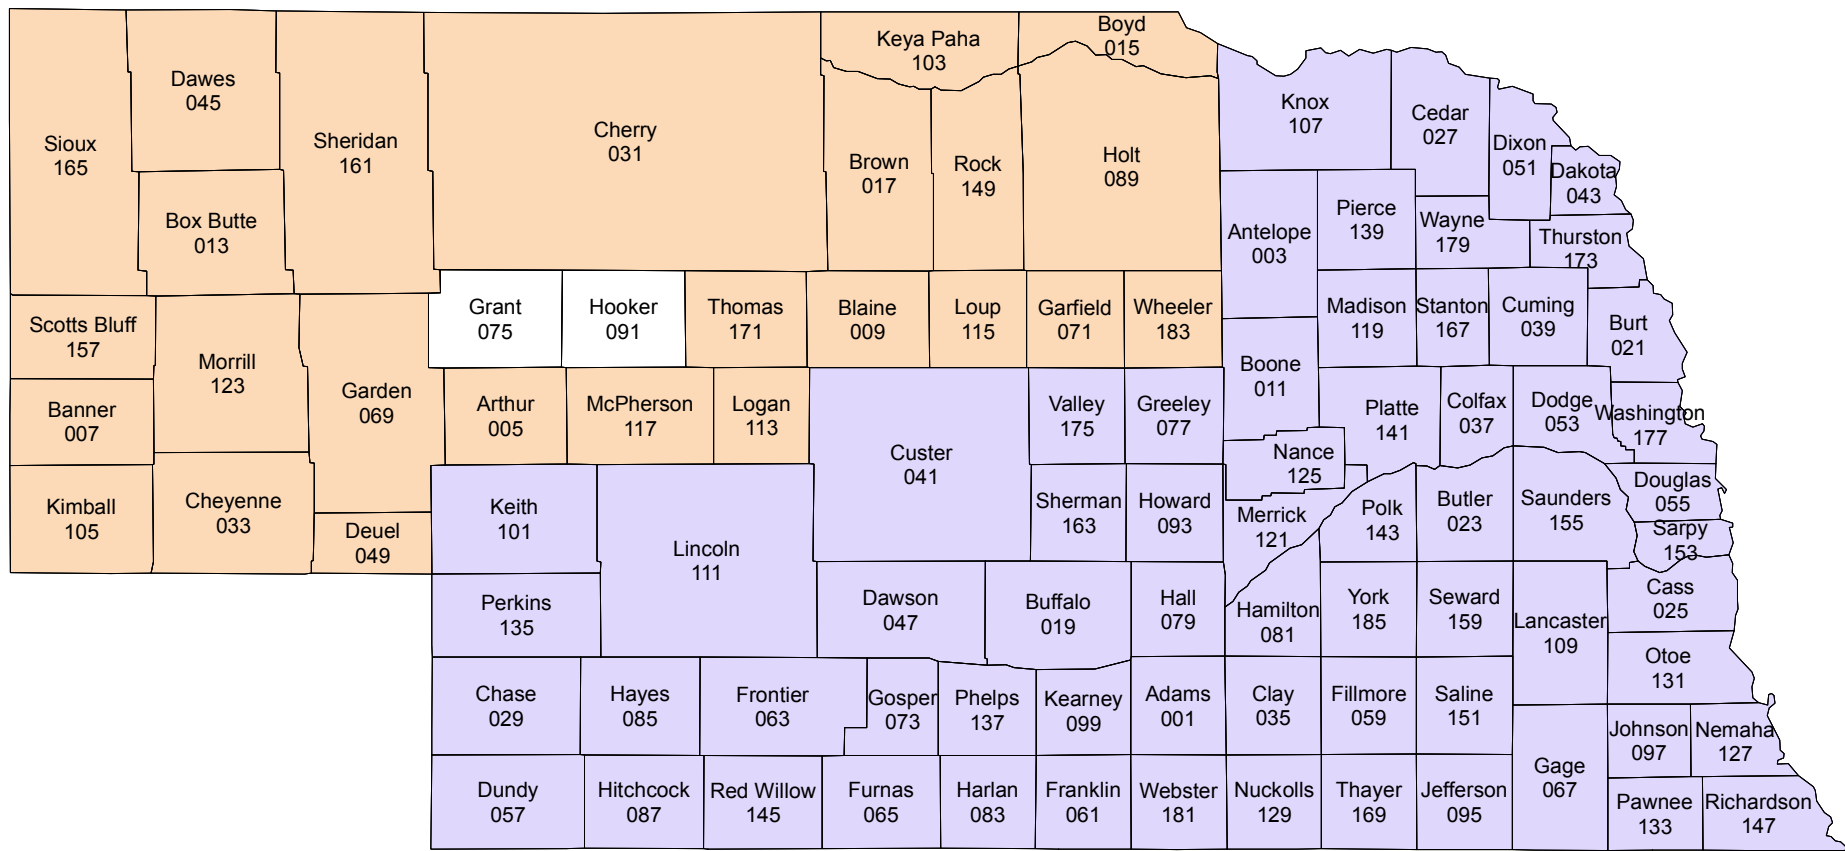

Nebraska

2013 Crop Year Initial Planting Dates for Corn

April 10, 2013
 April 15, 2013