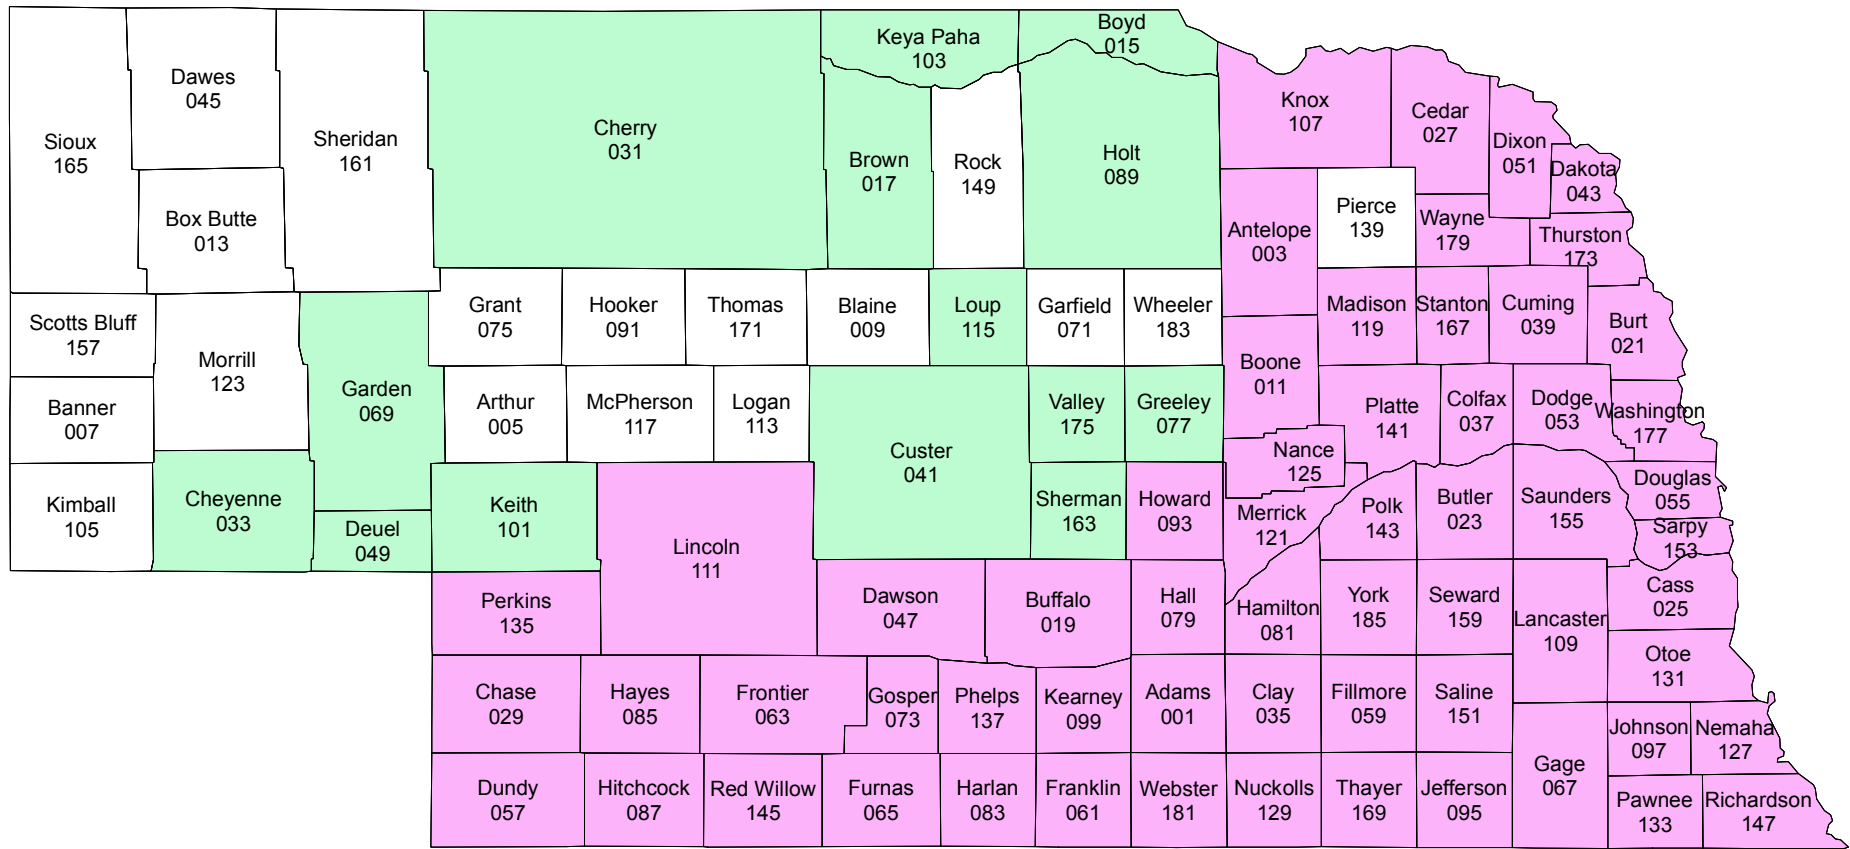

Nebraska

2013 Crop Year Initial Planting Dates for Grain Sorghum

April 16, 2013
 May 6, 2013

Risk Management Agency
 United States Department of Agriculture
 Topeka Regional Office
 Telephone: (785) 228-5512
 January 2013