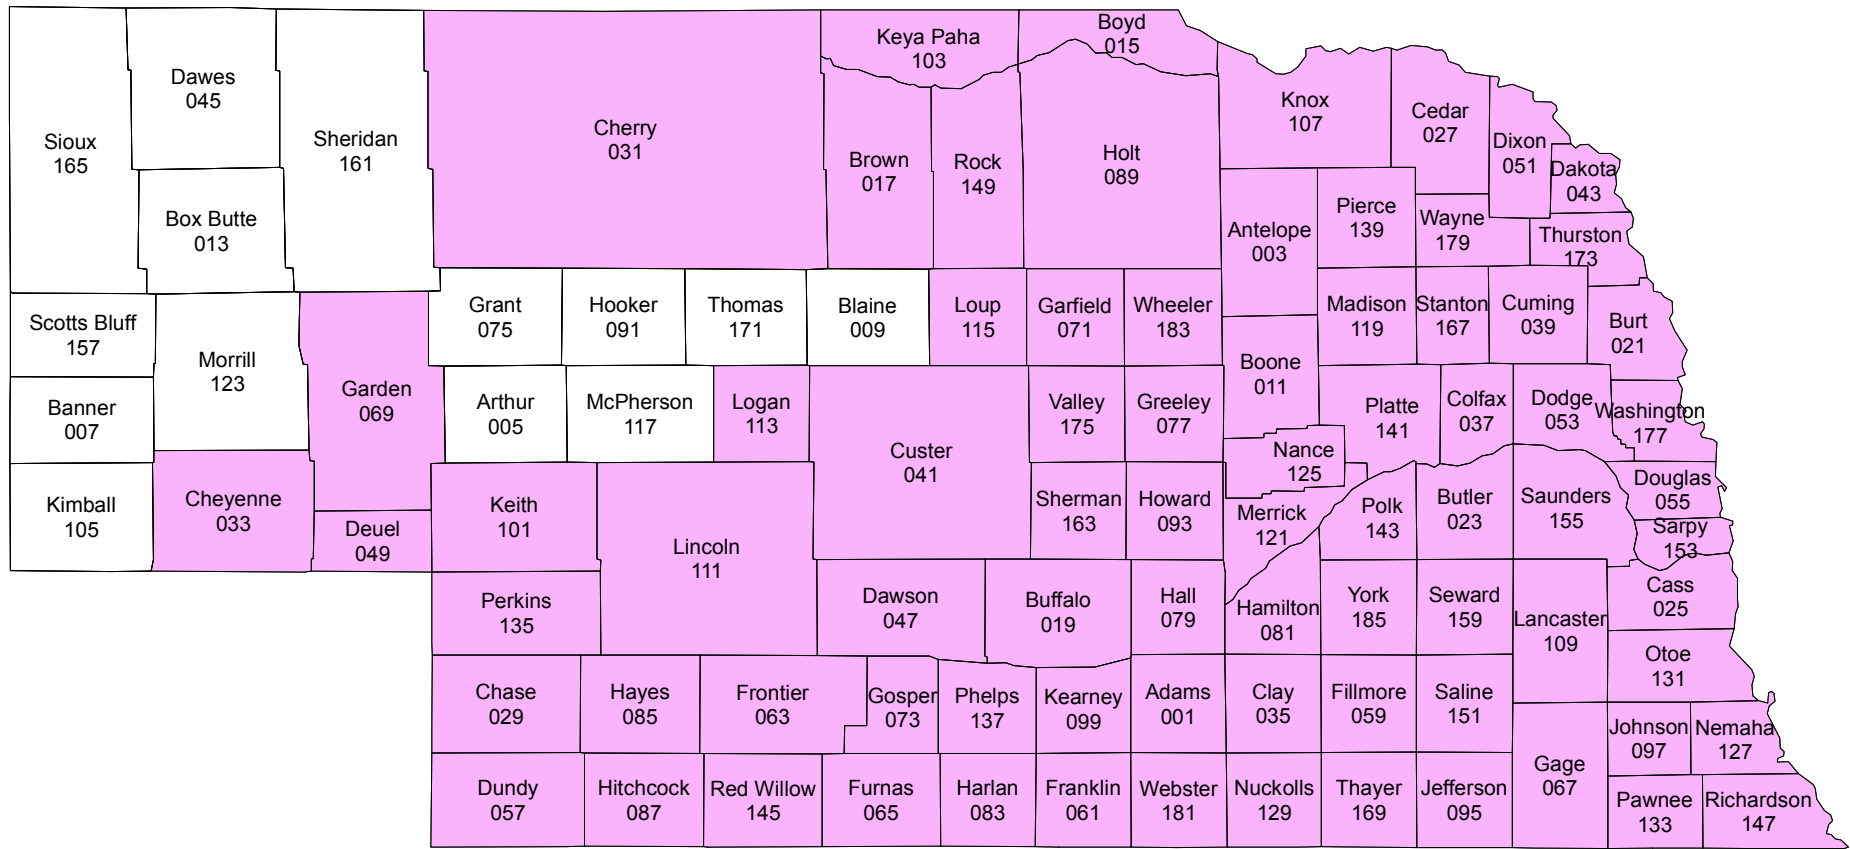

# Nebraska

## 2013 Crop Year Initial Planting Dates for Soybeans

April 25, 2013

Risk Management Agency  
 United States Department of Agriculture  
 Topeka Regional Office  
 Telephone: (785) 228-5512  
 January 2013