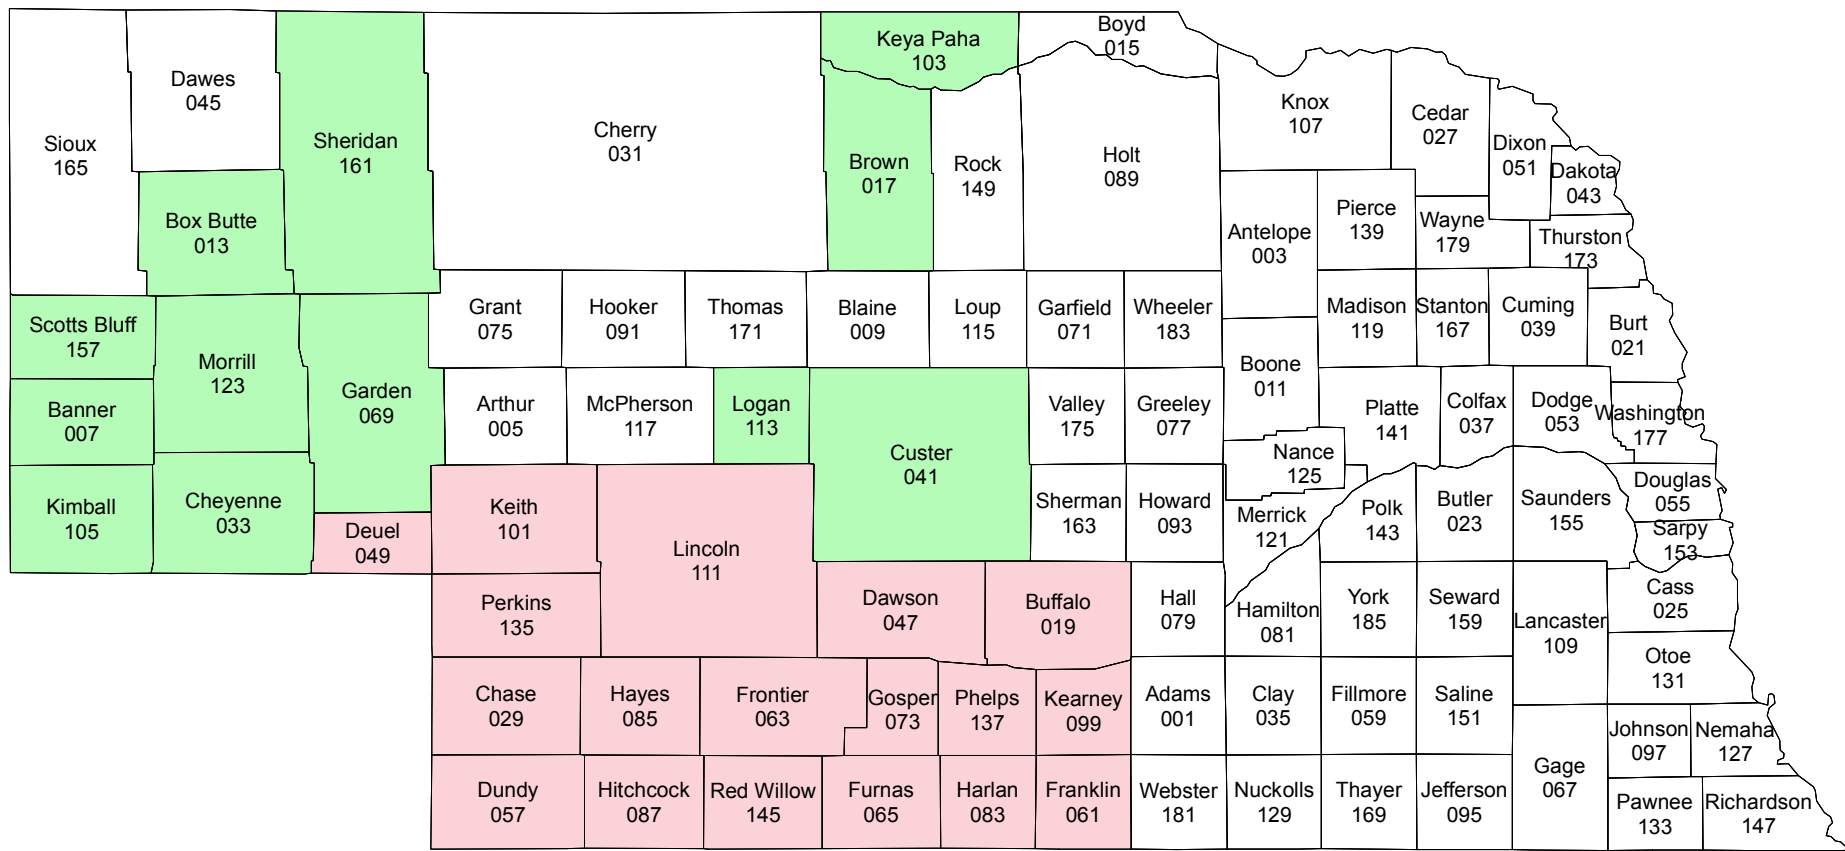

Nebraska

2013 Crop Year Initial Planting Dates for Sunflowers

May 1, 2013
 May 6, 2013

Risk Management Agency
 United States Department of Agriculture
 Topeka Regional Office
 Telephone: (785) 228-5512
 January 2013