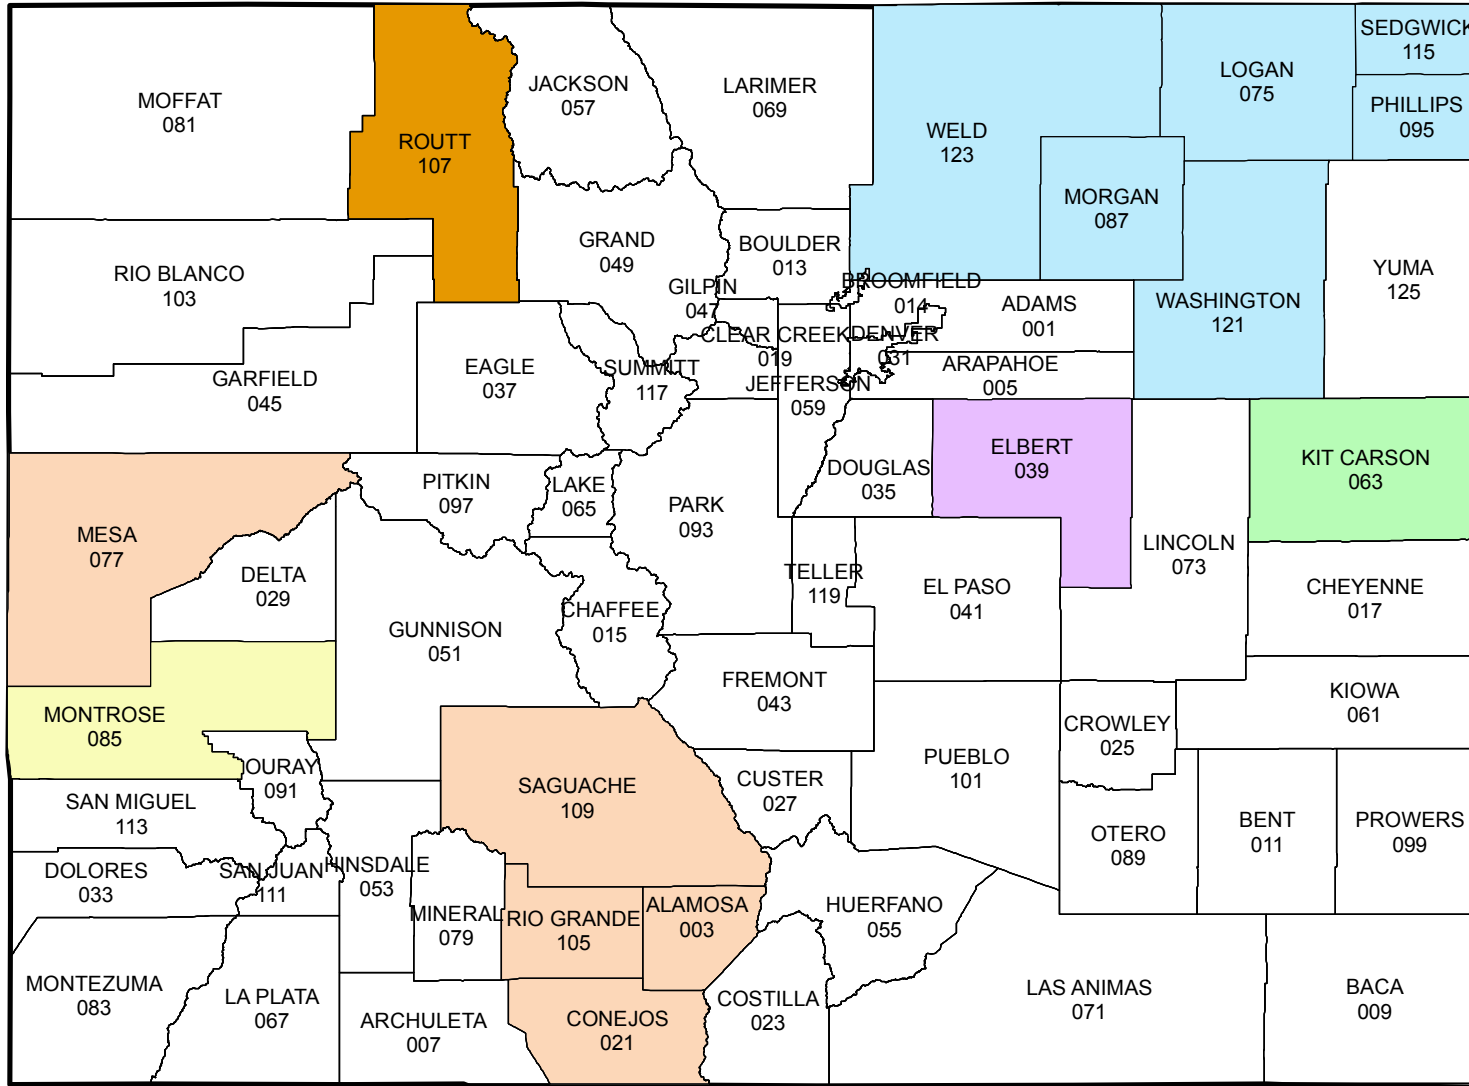

Colorado

2014 Crop Year Final Planting Dates for Oats

*See Elbert county actuarial maps for applicable date