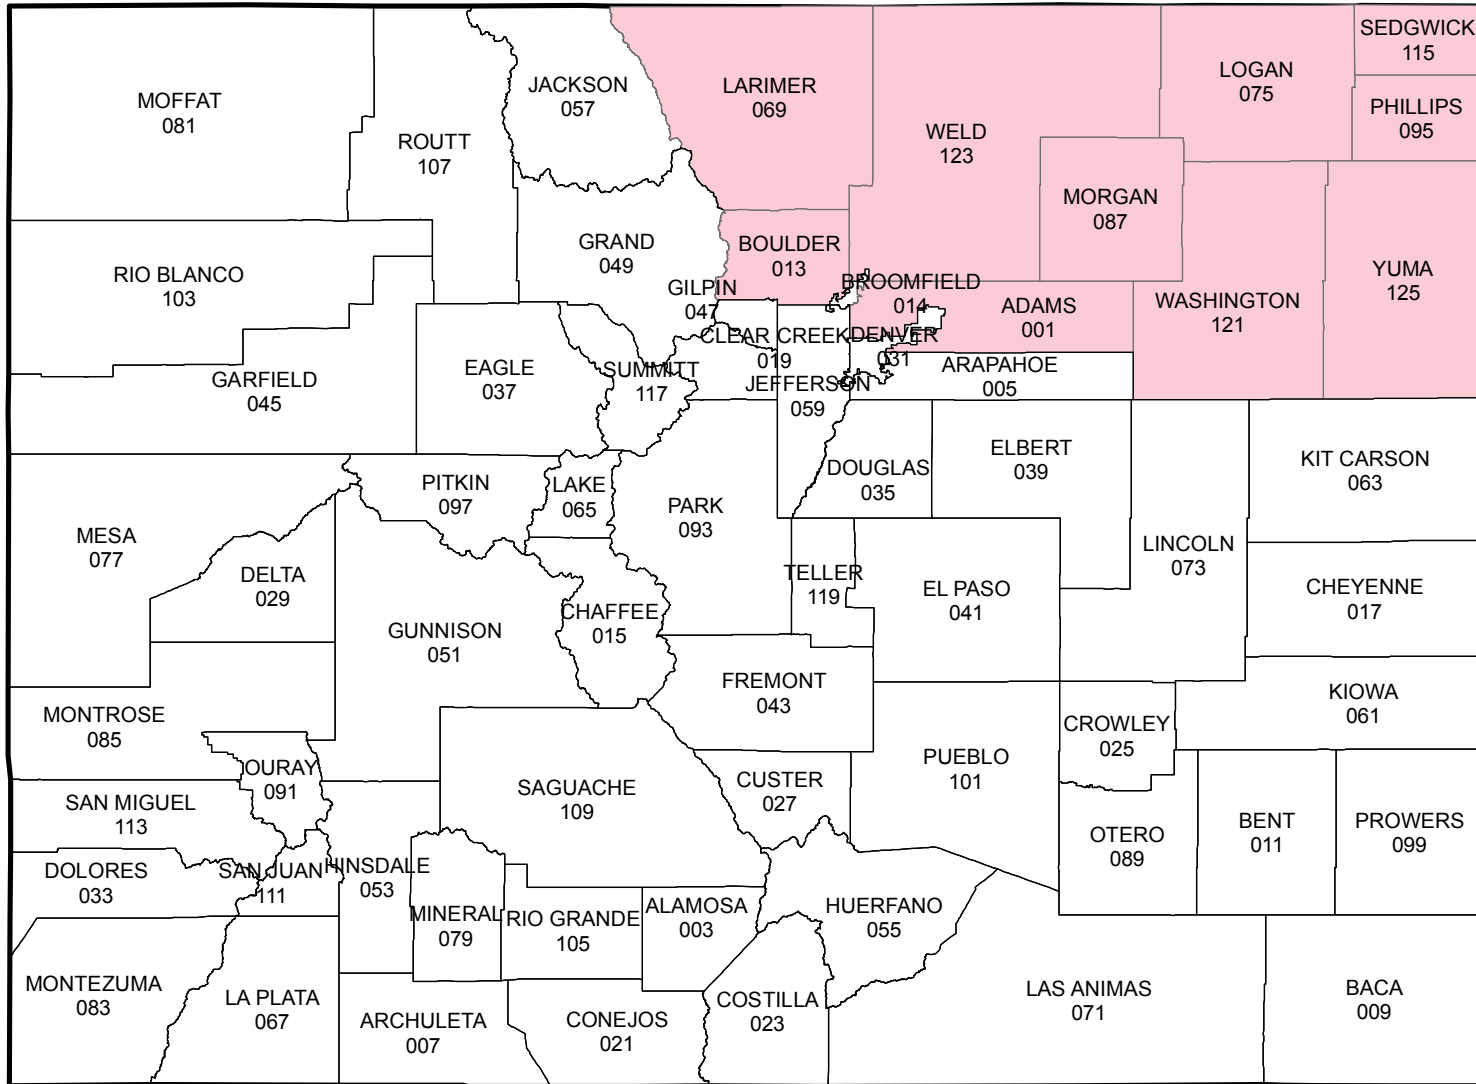

# Colorado

## 2014 Crop Year Final Planting Dates for Sugar Beets

May 20, 2014