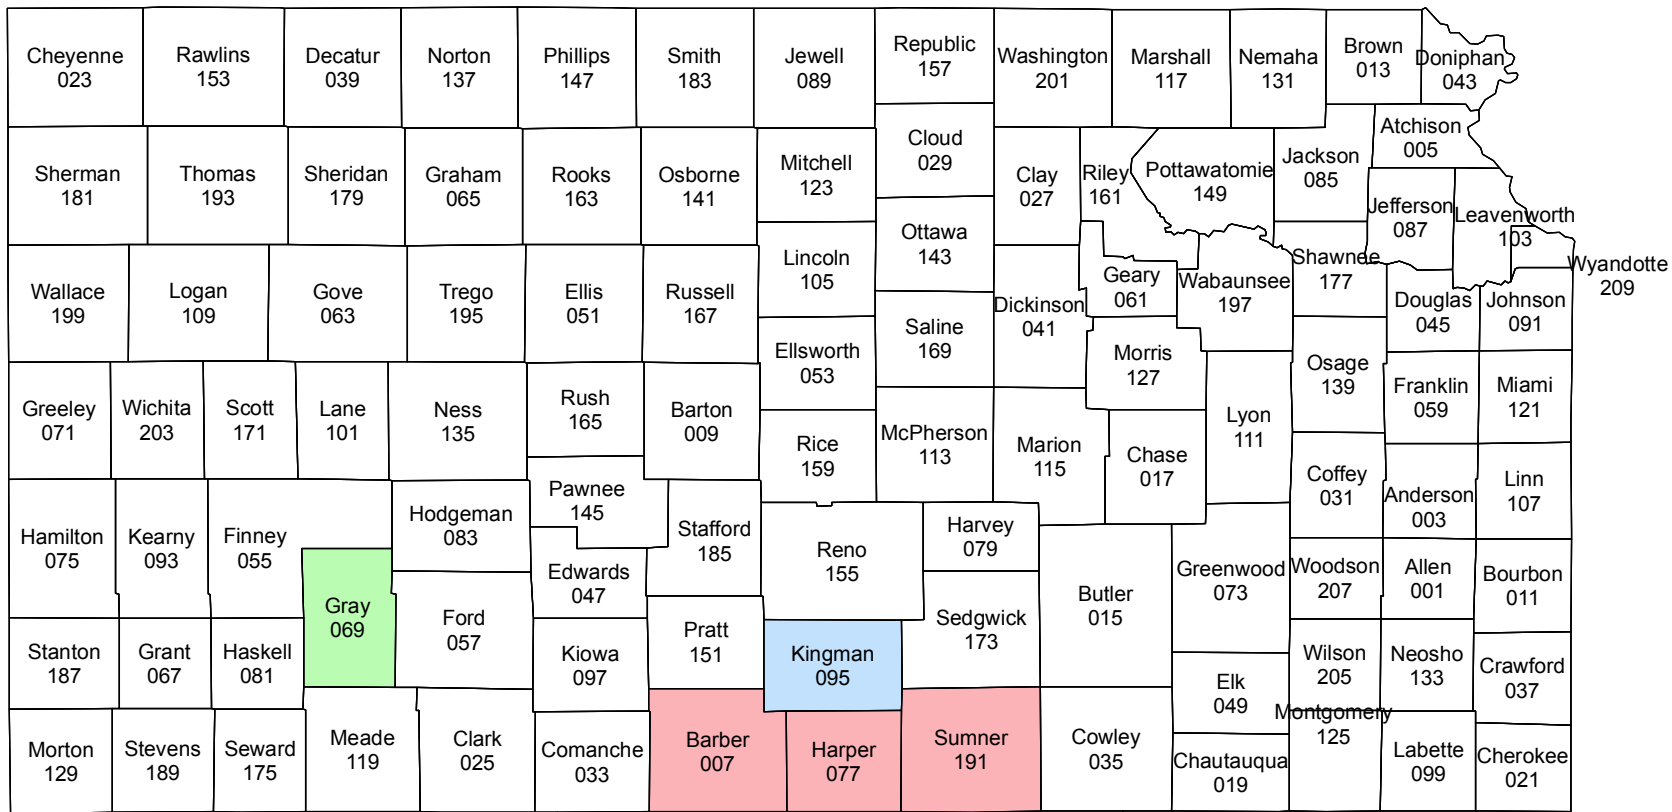

Kansas

2014 Crop Year Final Planting Dates for Canola

September 25, 2013
 September 30, 2013
 October 10, 2013