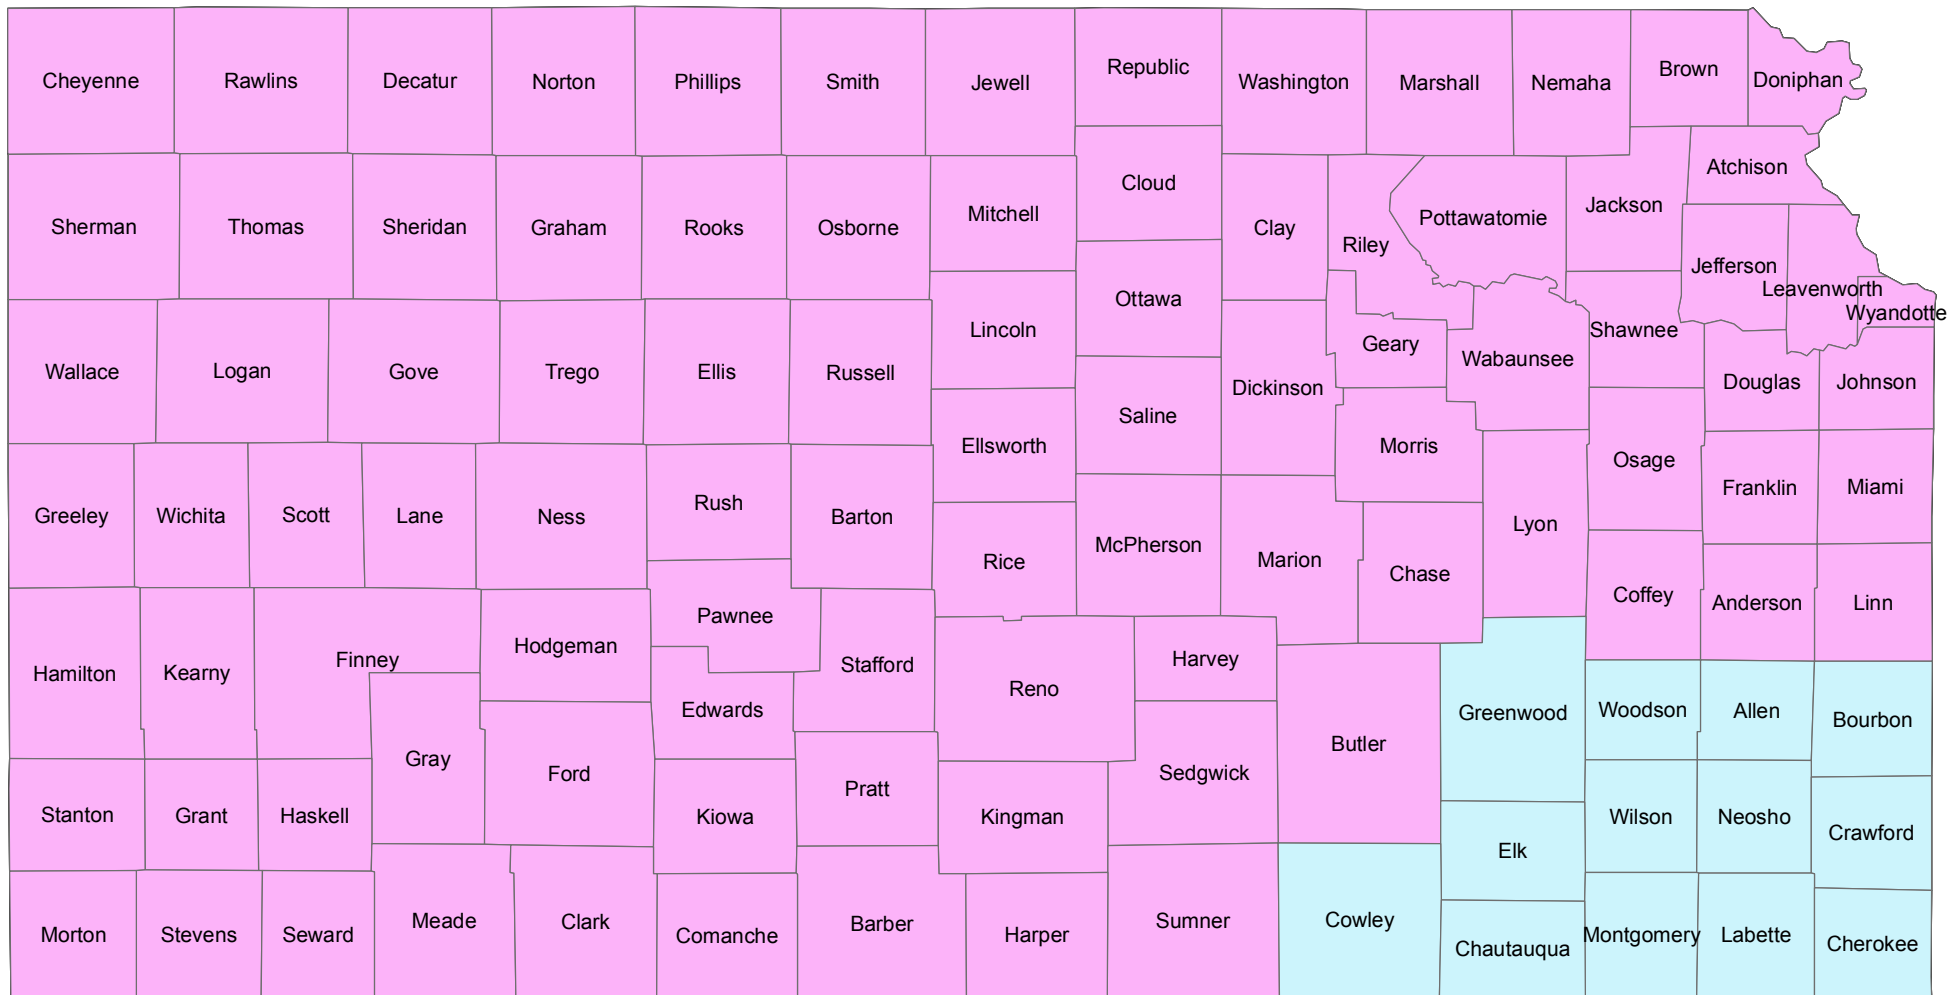

Kansas

2014 Crop Year Final Planting Dates for Corn

May 25, 2014
 May 15, 2014

Risk Management Agency
 United States Department of Agriculture
 Topeka Regional Office
 Telephone: (785) 228-5512
 December 2013