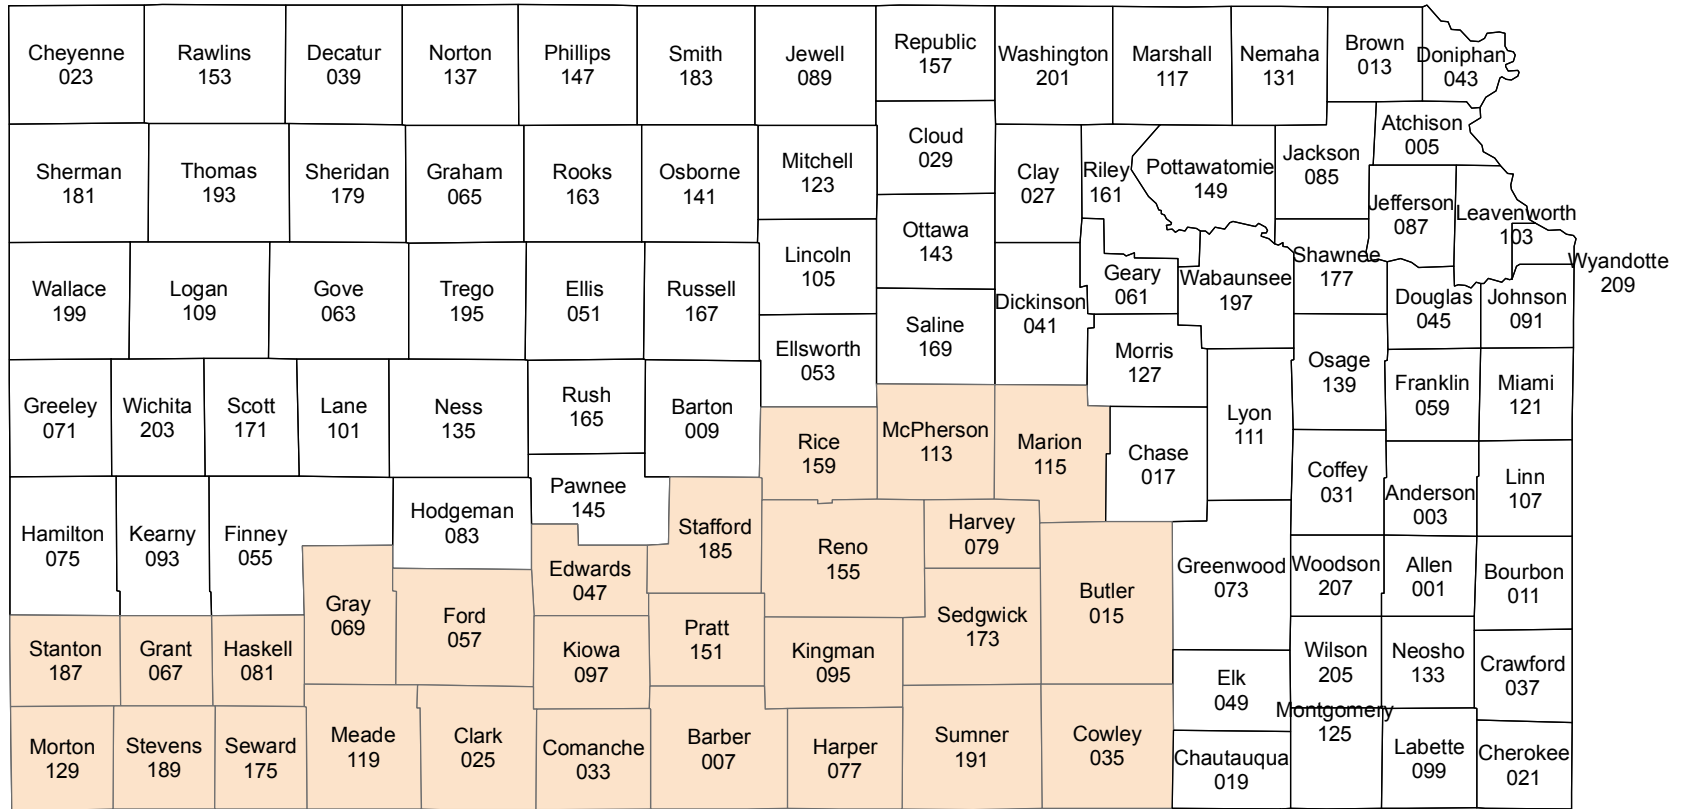

Kansas

2014 Crop Year Final Planting Dates for Cotton

June 01, 2014