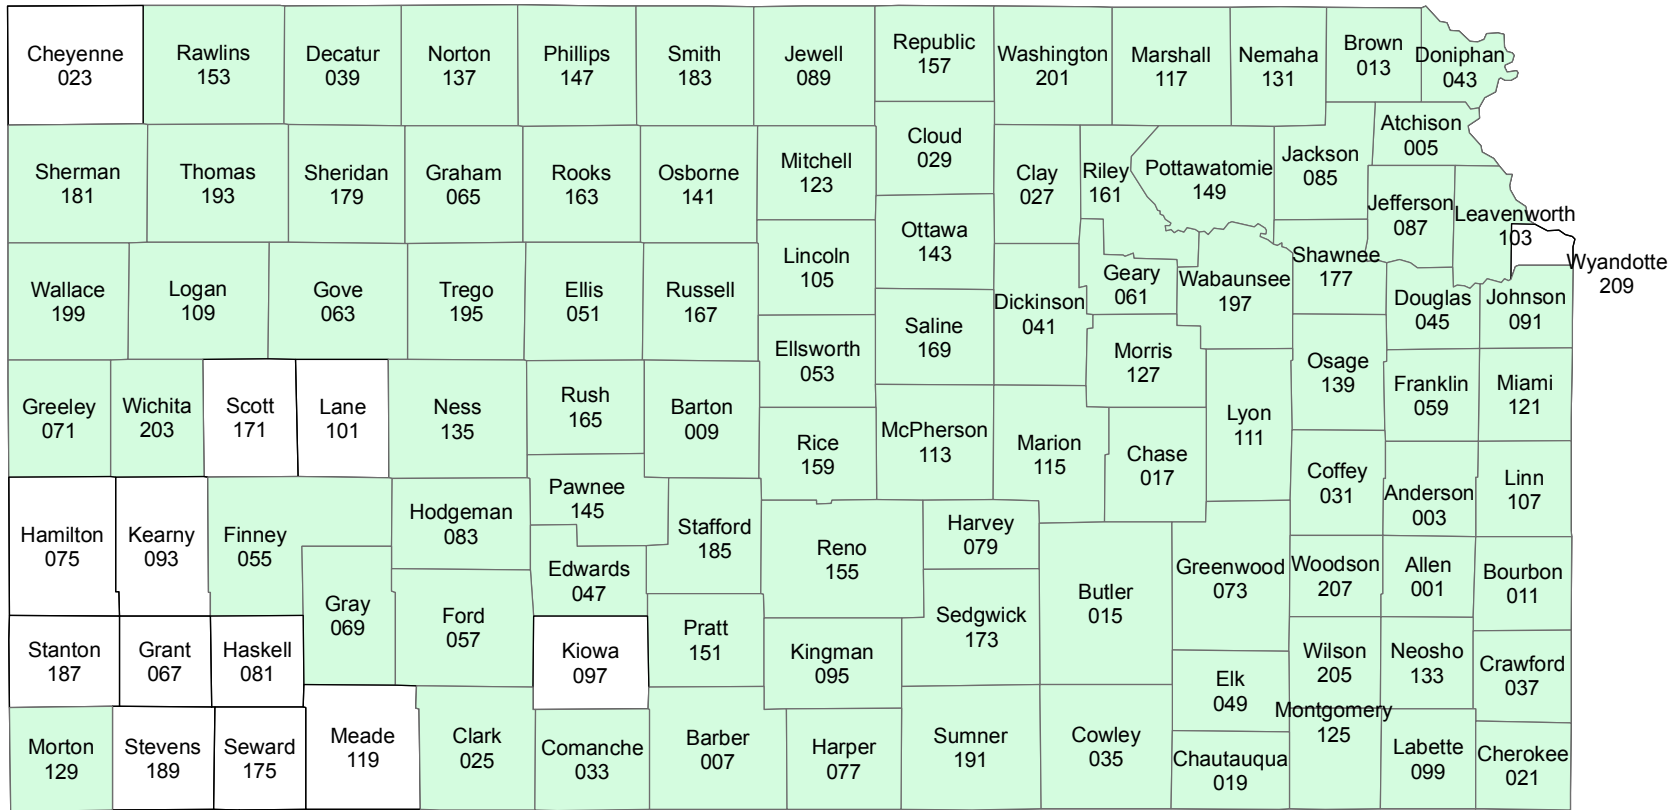

Kansas

2014 Crop Year Final Planting Dates for Oats

3/31/2014