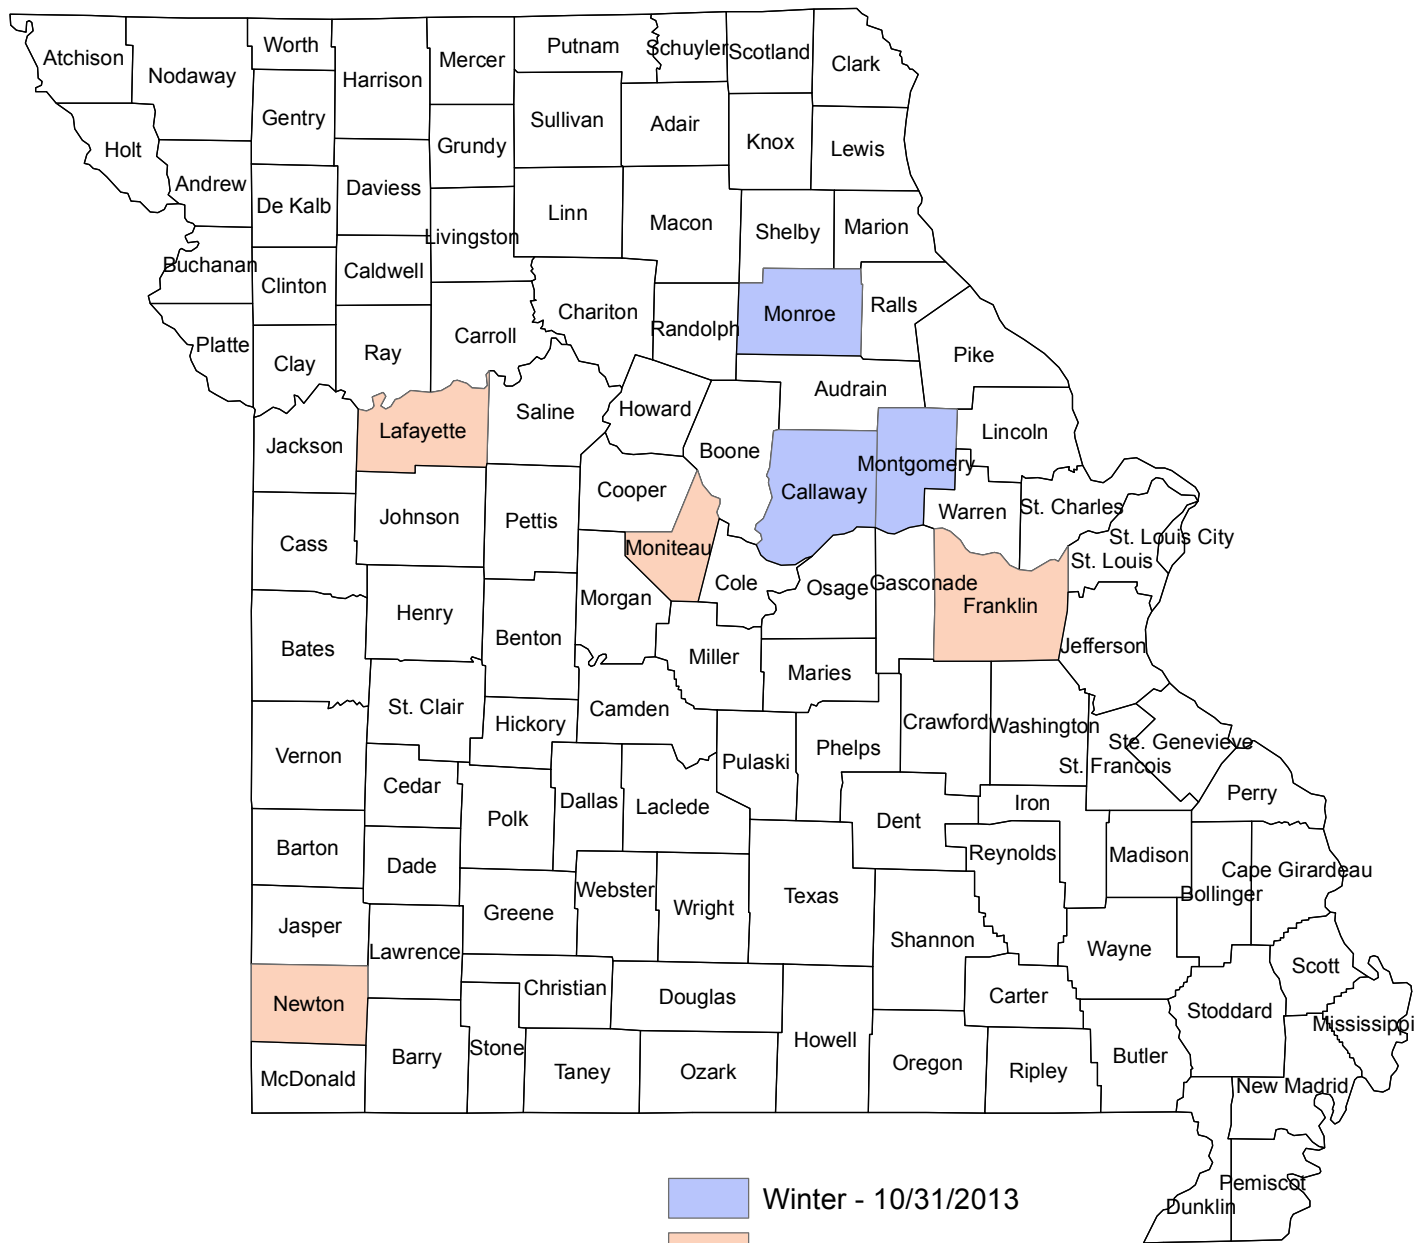

Missouri

2014 Crop Year Final Planting Dates for Barley

Winter - 10/31/2013
 Winter - 11/15/2013

Risk Management Agency
 United States Department of Agriculture
 Topeka Regional Office
 Telephone: (785) 228-5512