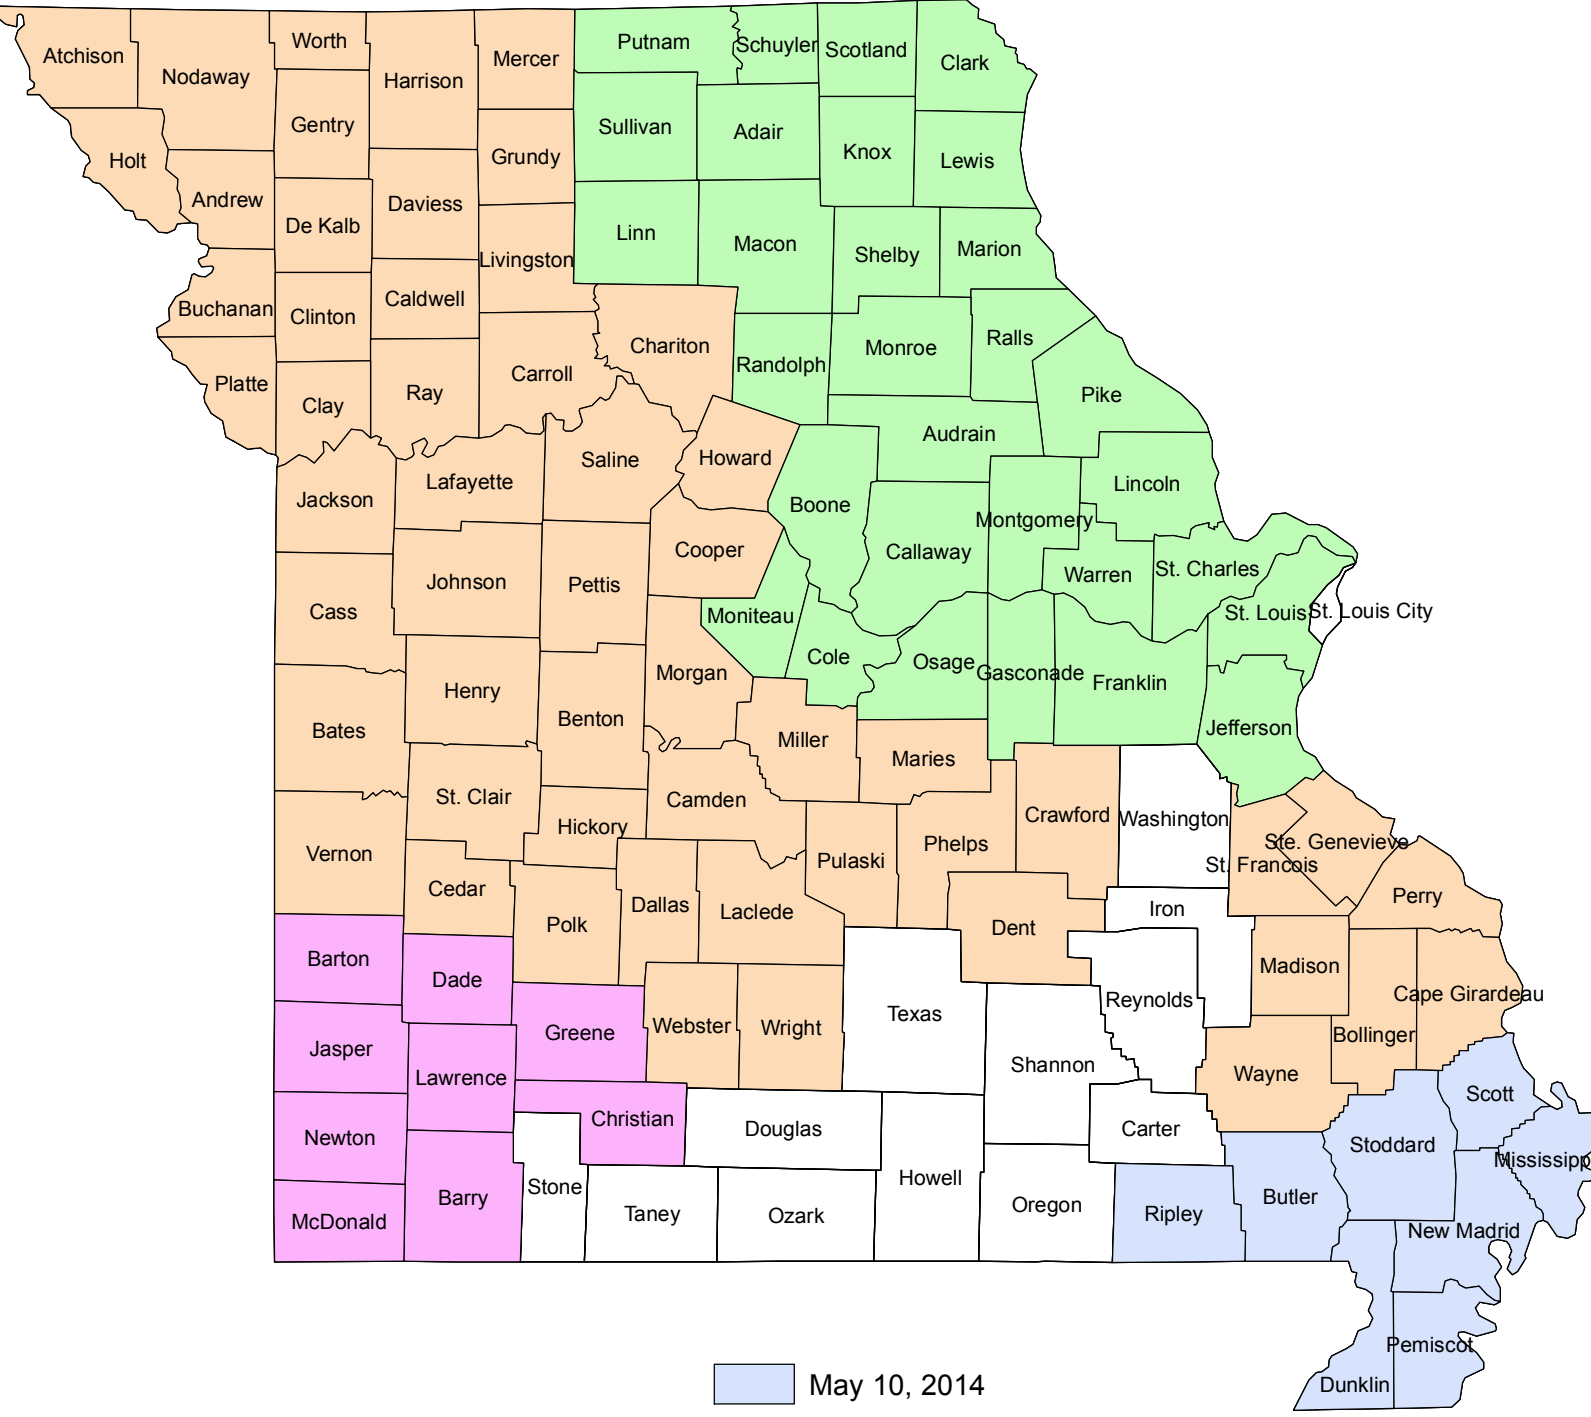

# Missouri

## 2014 Crop Year Final Planting Dates for Corn

- May 10, 2014
- May 15, 2014
- May 25, 2014
- May 31, 2014

Risk Management Agency  
 United States Department of Agriculture  
 Topeka Regional Office  
 Telephone: (785) 228-5512  
 December 2013