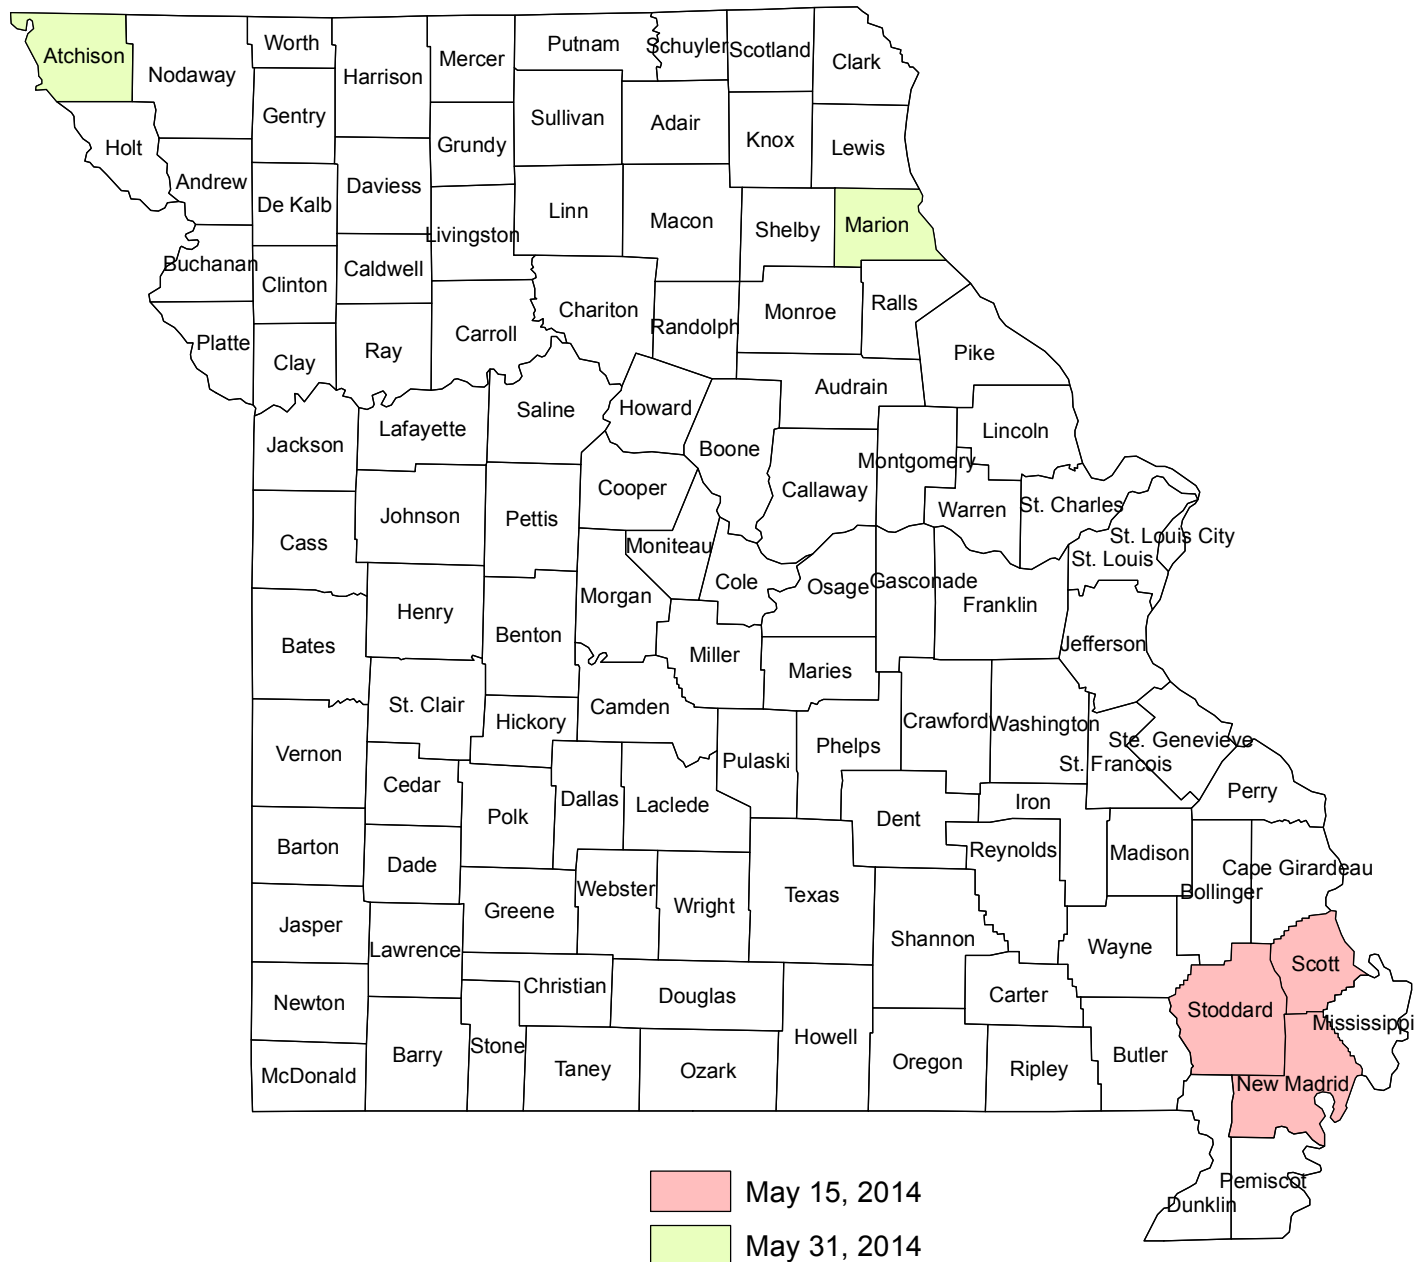

Missouri

2014 Crop Year Final Planting Dates for Hybrid Corn Seed

May 15, 2014
 May 31, 2014