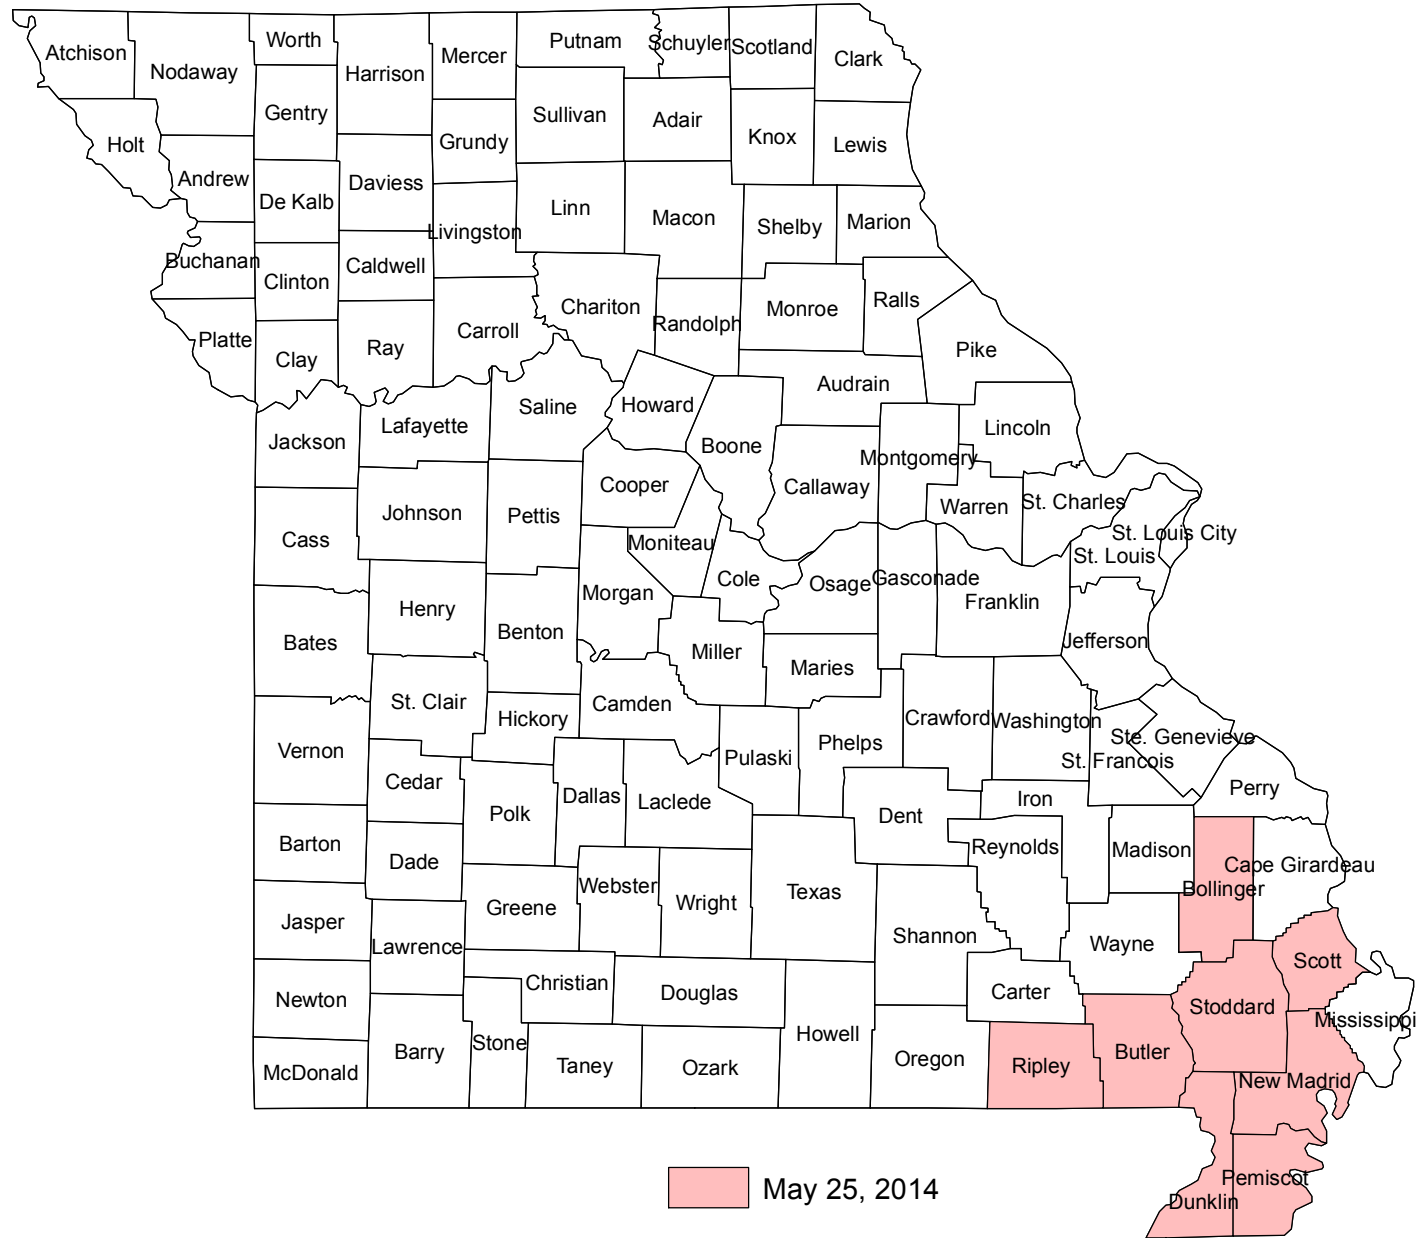

Missouri

2014 Crop Year Final Planting Dates for Rice

May 25, 2014