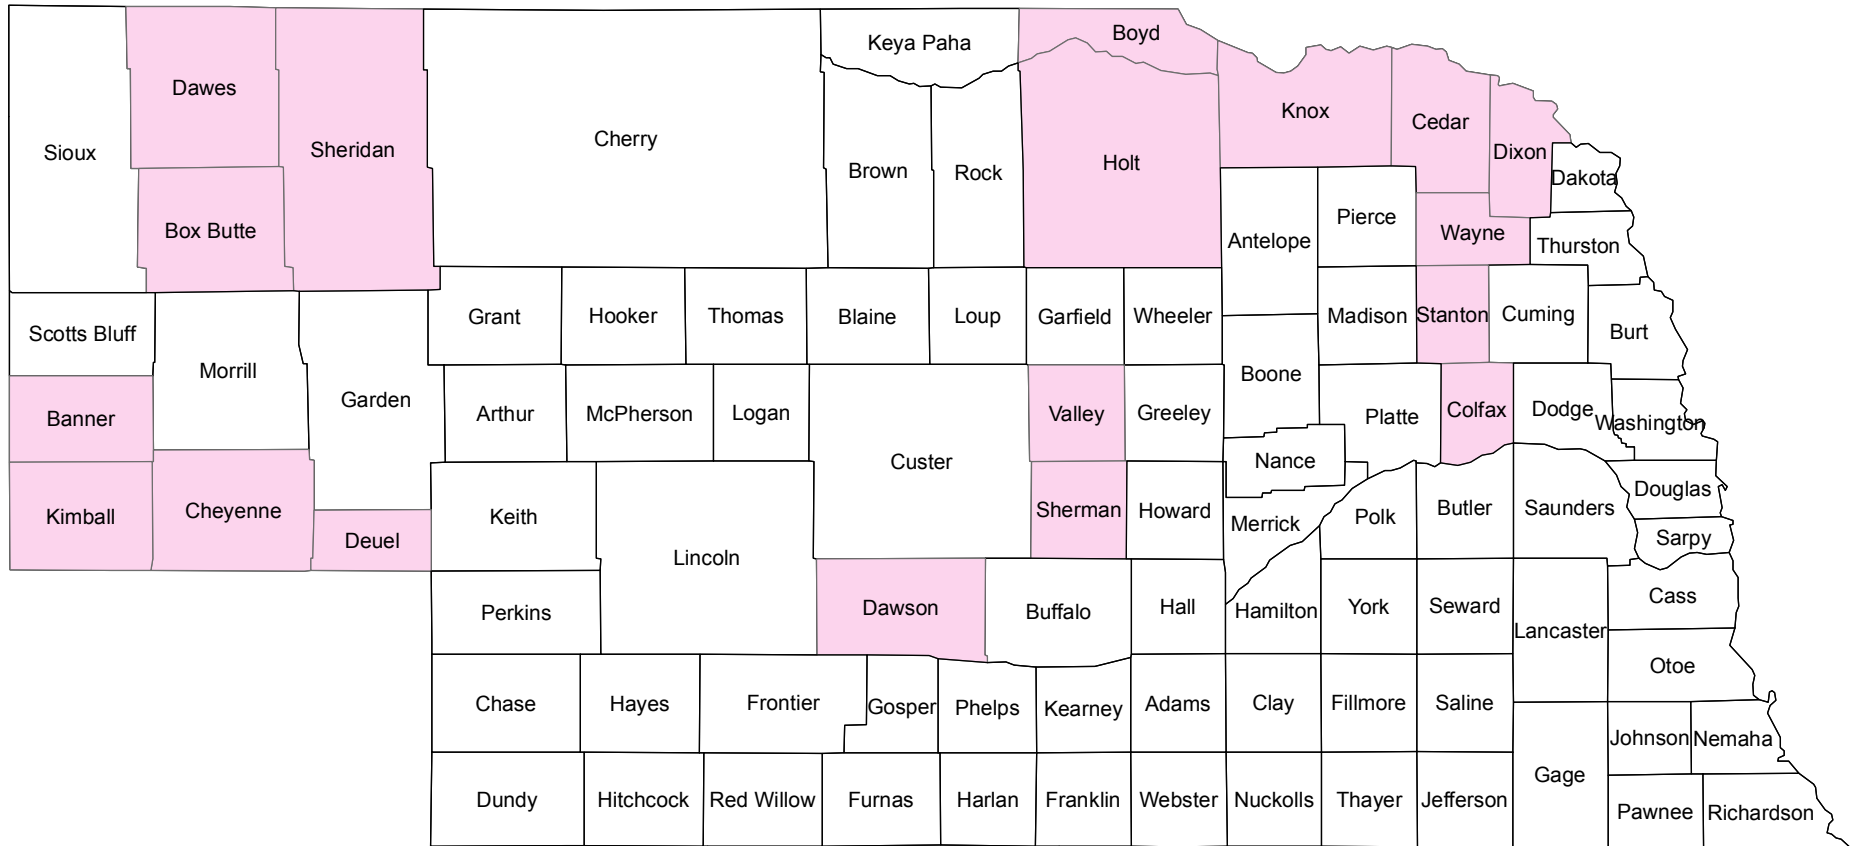

Nebraska

2014 Crop Year Final Planting Dates for Barley

Spring - 4/30/2014