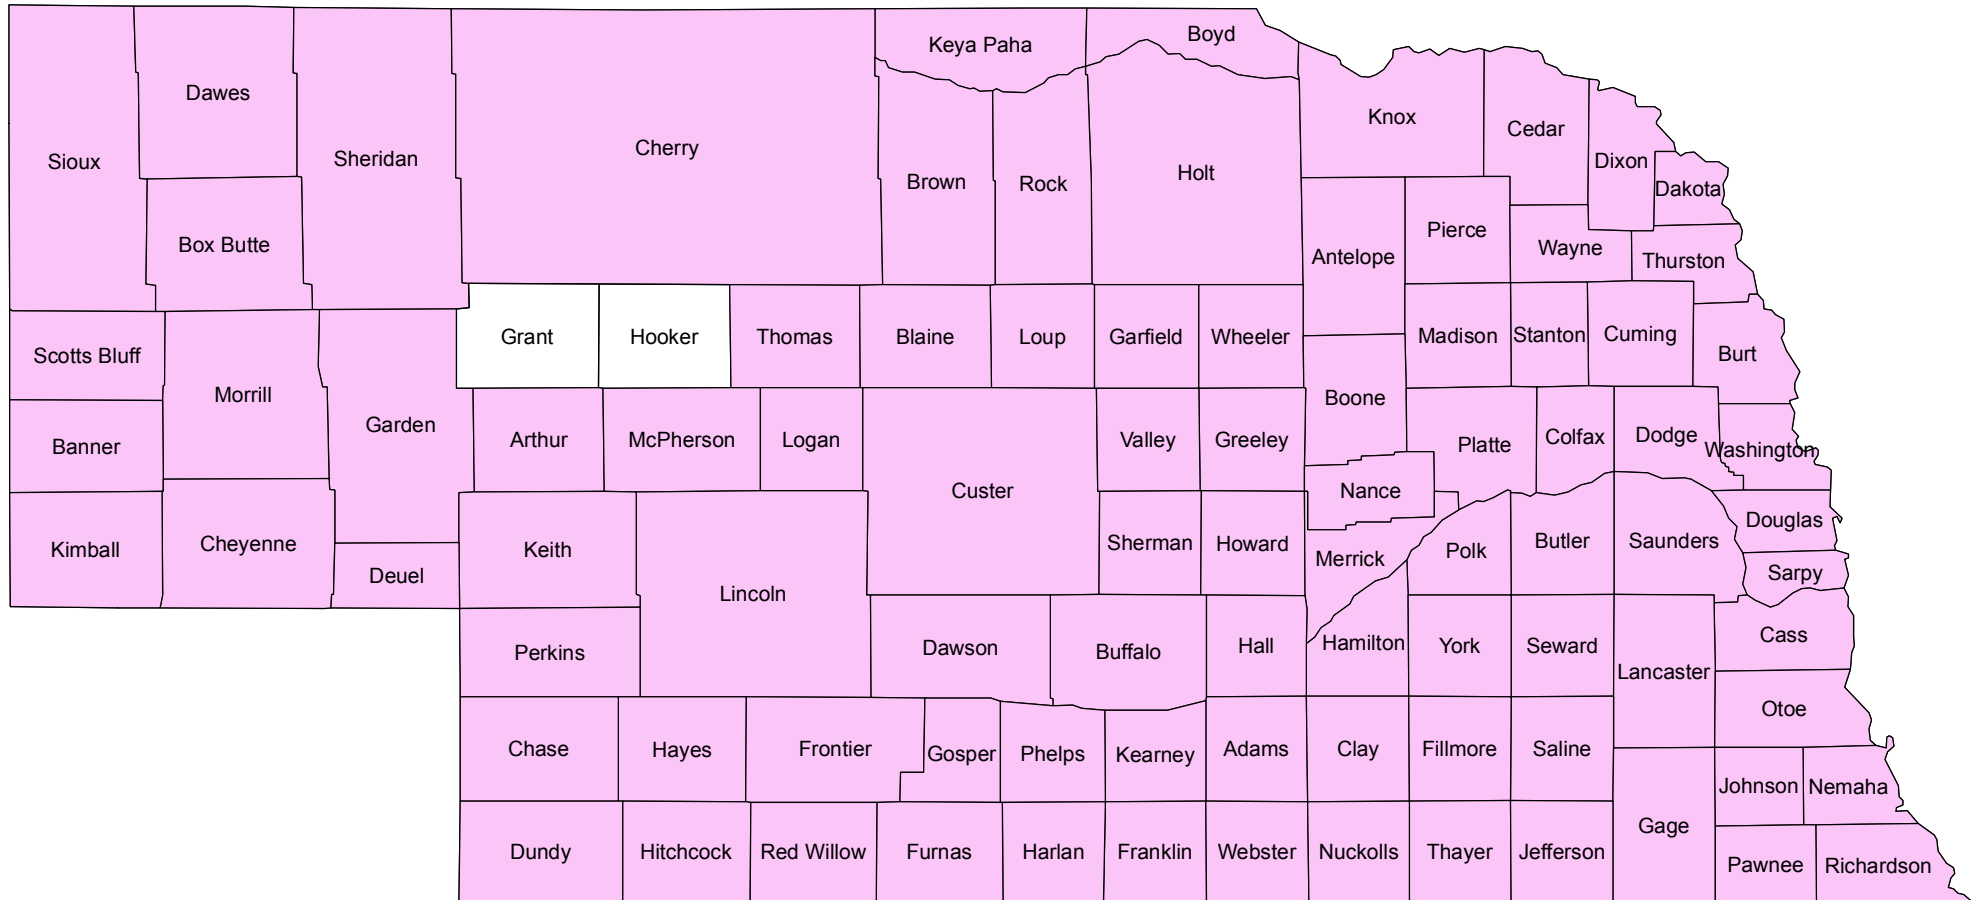

# Nebraska

## 2014 Crop Year Final Planting Dates for Corn

May 25, 2014

Risk Management Agency  
 United States Department of Agriculture  
 Topeka Regional Office  
 Telephone: (785) 228-5512  
 December 2013