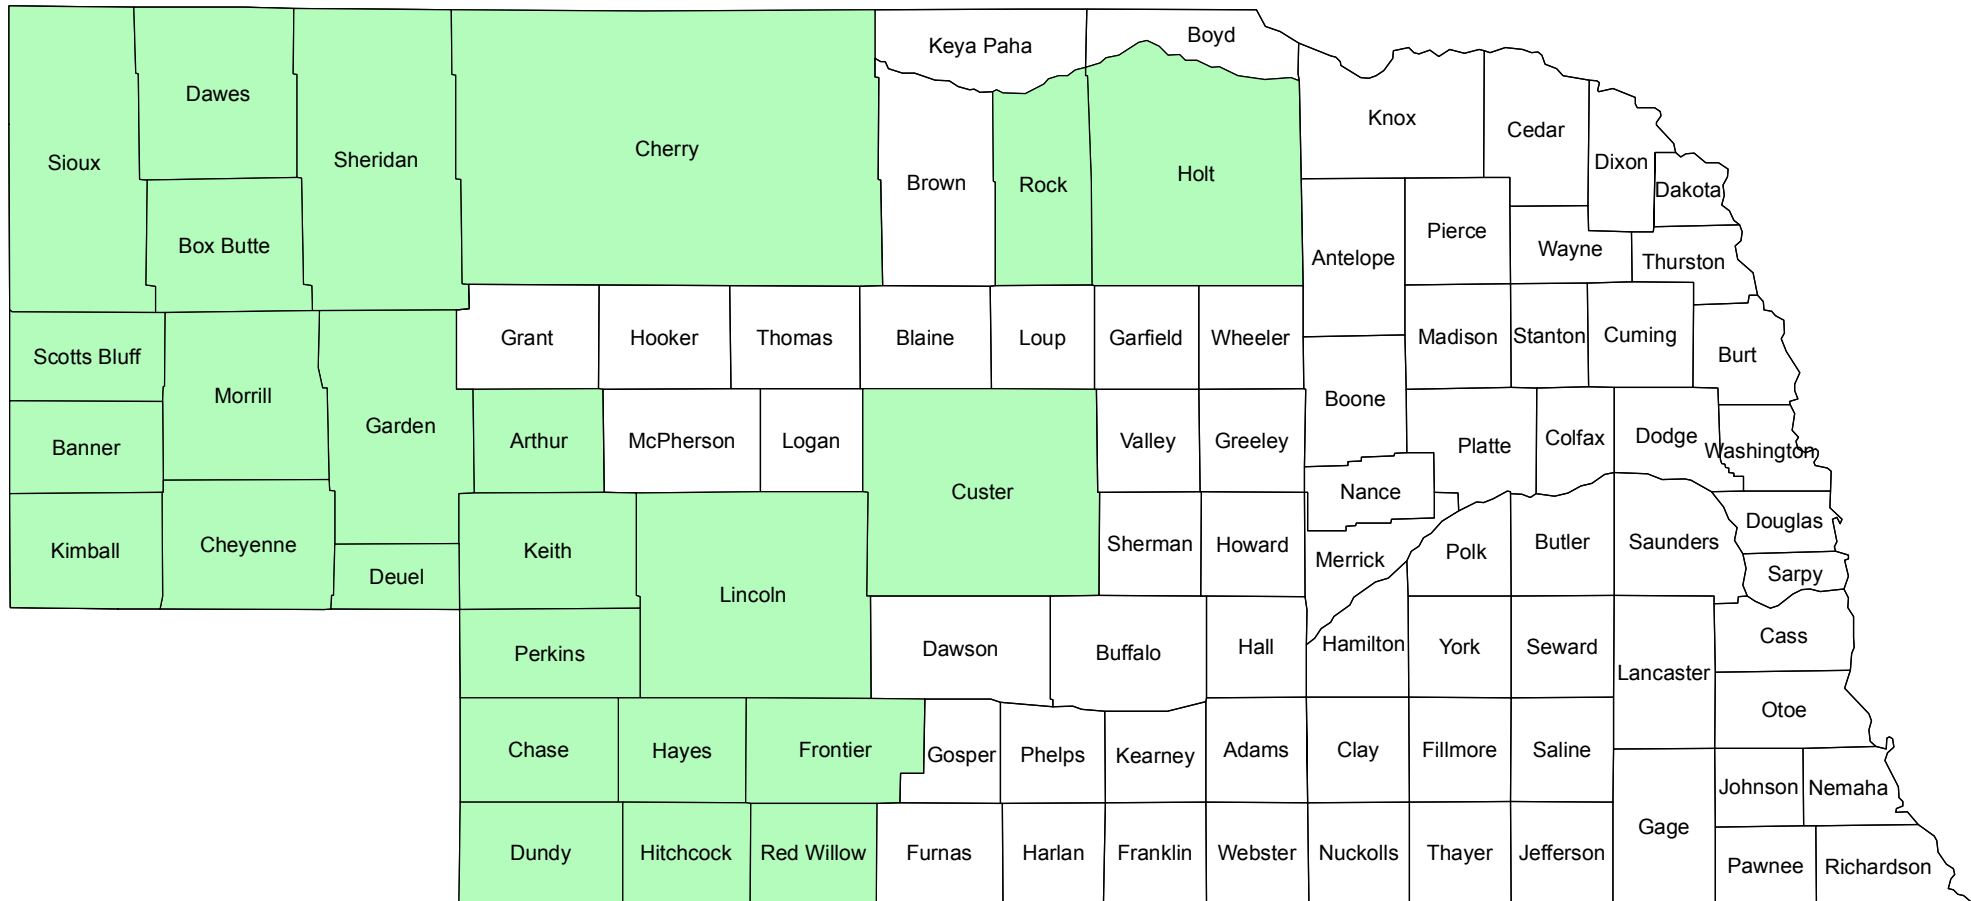

Nebraska

2014 Crop Year Final Planting Dates for Dry Beans

 June 20, 2014