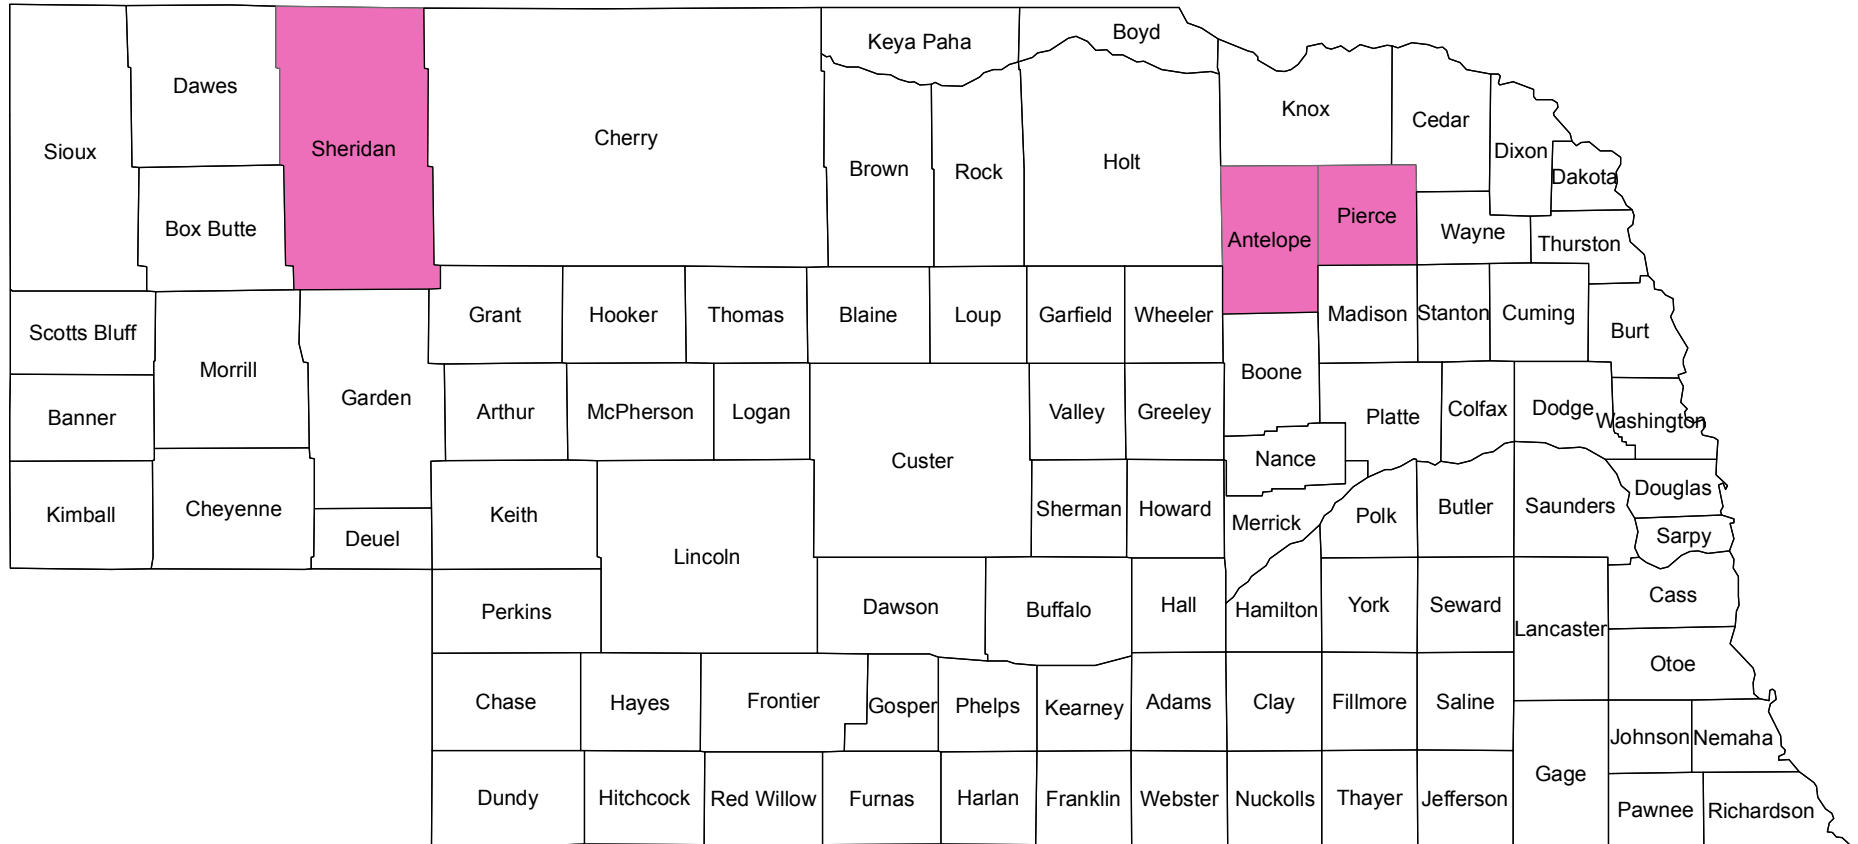

Nebraska

2014 Crop Year Final Planting Dates for Rye

September 30, 2013