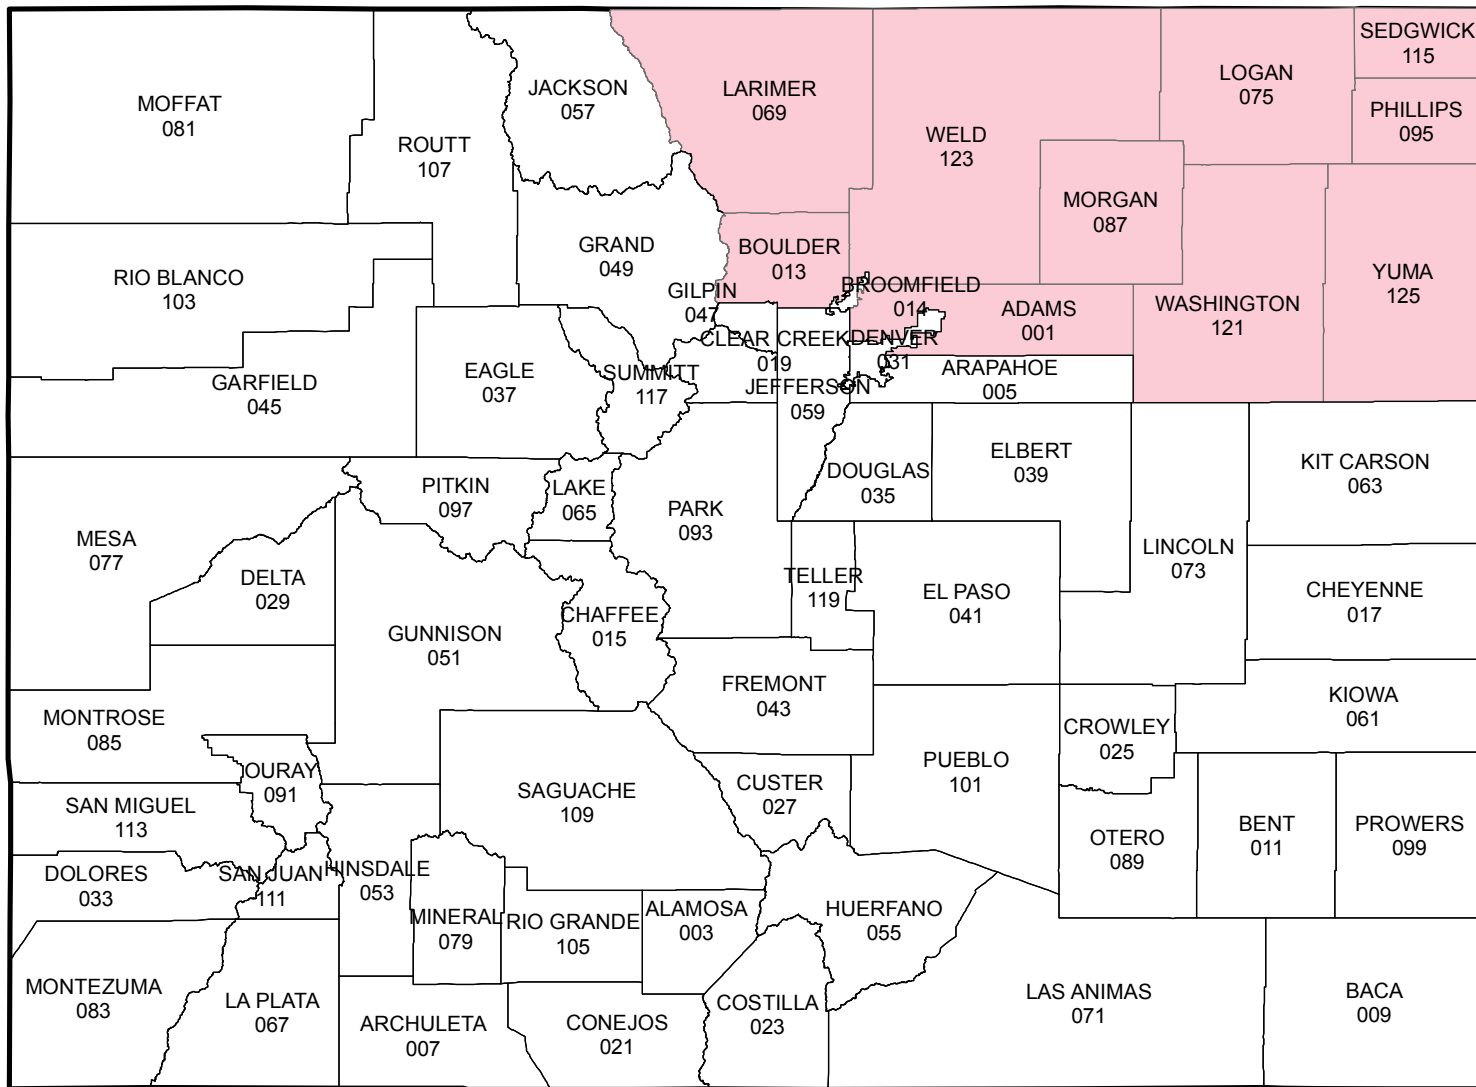

# Colorado

## 2014 Crop Year Initial Planting Dates for Sugar Beets

March 21, 2014