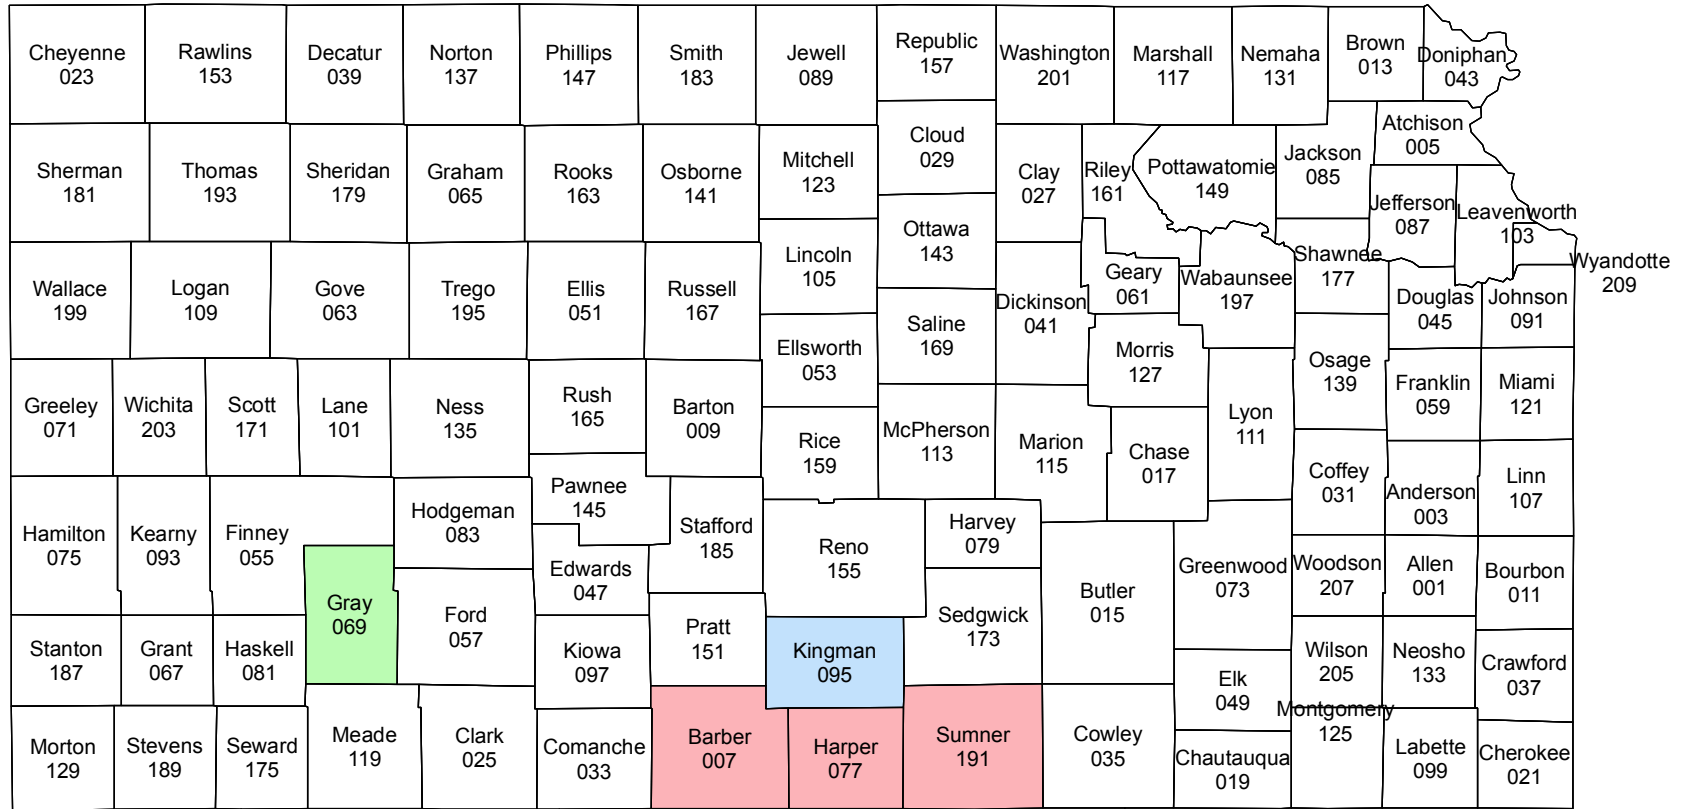

Kansas

2014 Crop Year Earliest Planting Dates for Canola

August 25, 2013
 September 10, 2013
 September 01, 2013