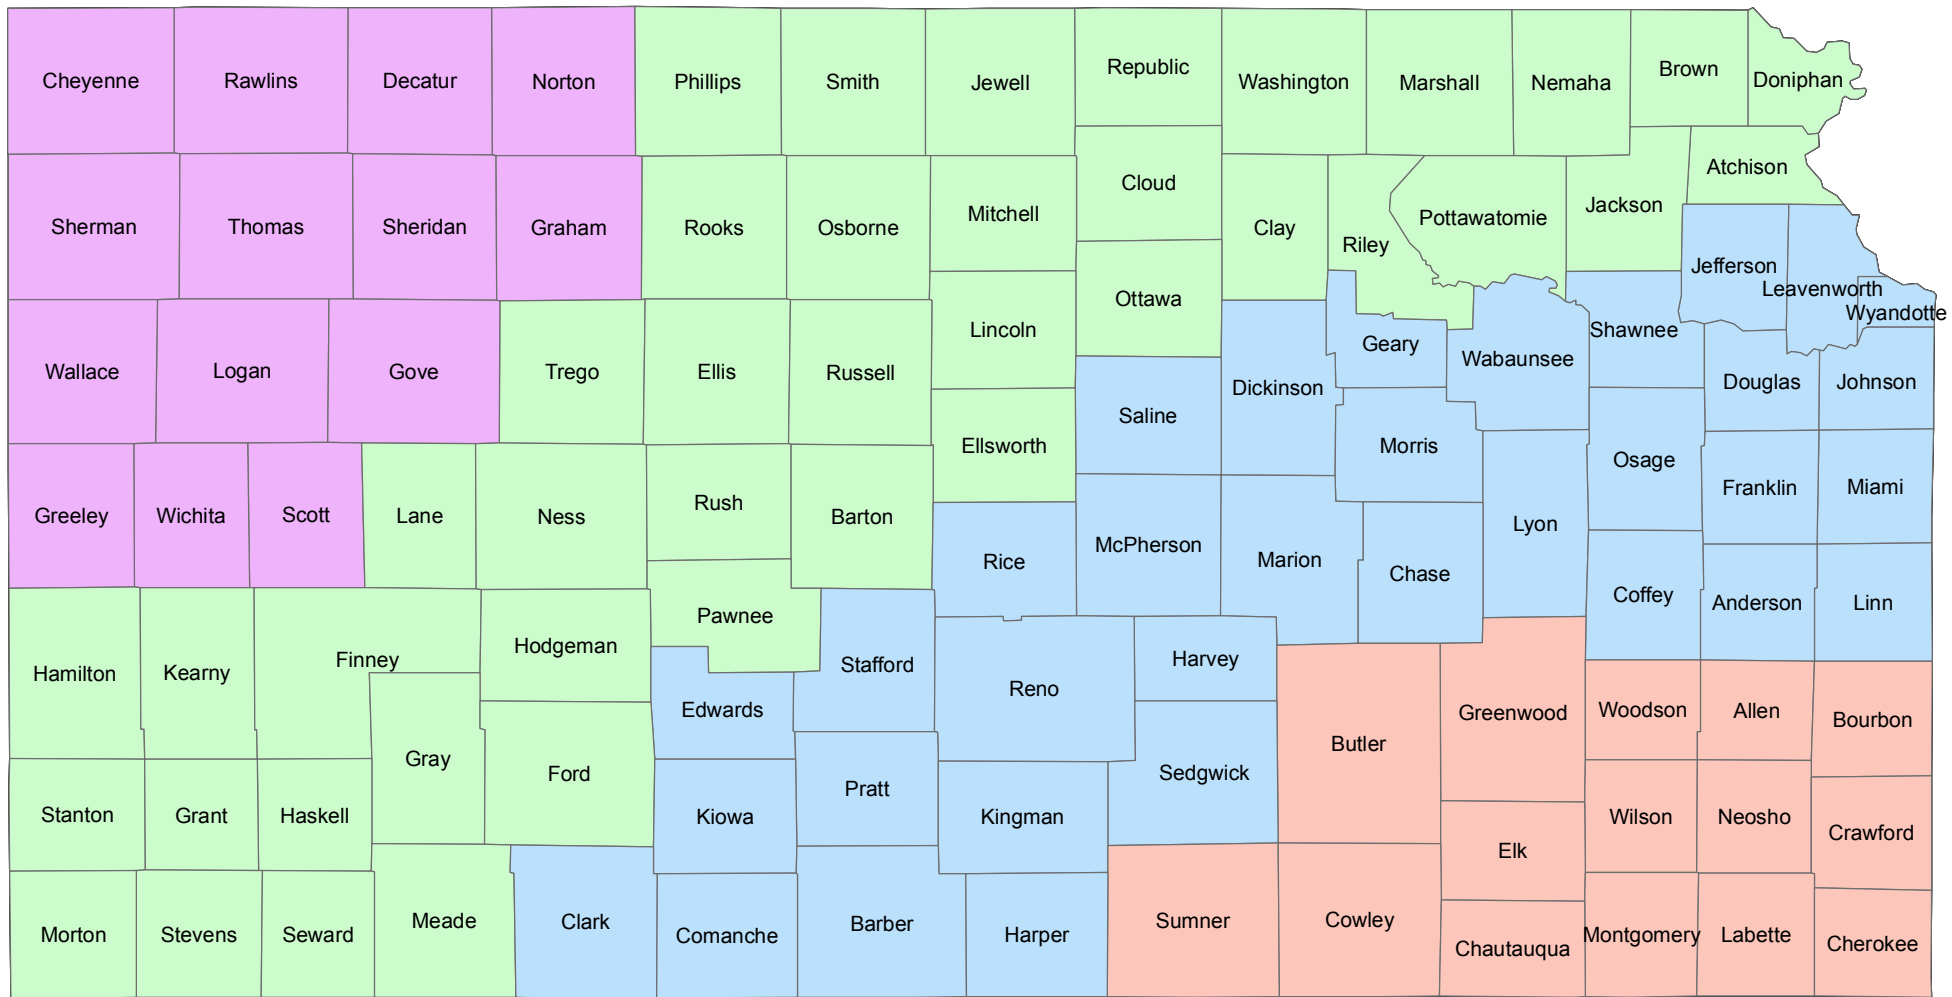

Kansas

2014 Crop Year Earliest Planting Dates for Corn

March 20, 2014
 April 01, 2014
 April 10, 2014
 April 05, 2014