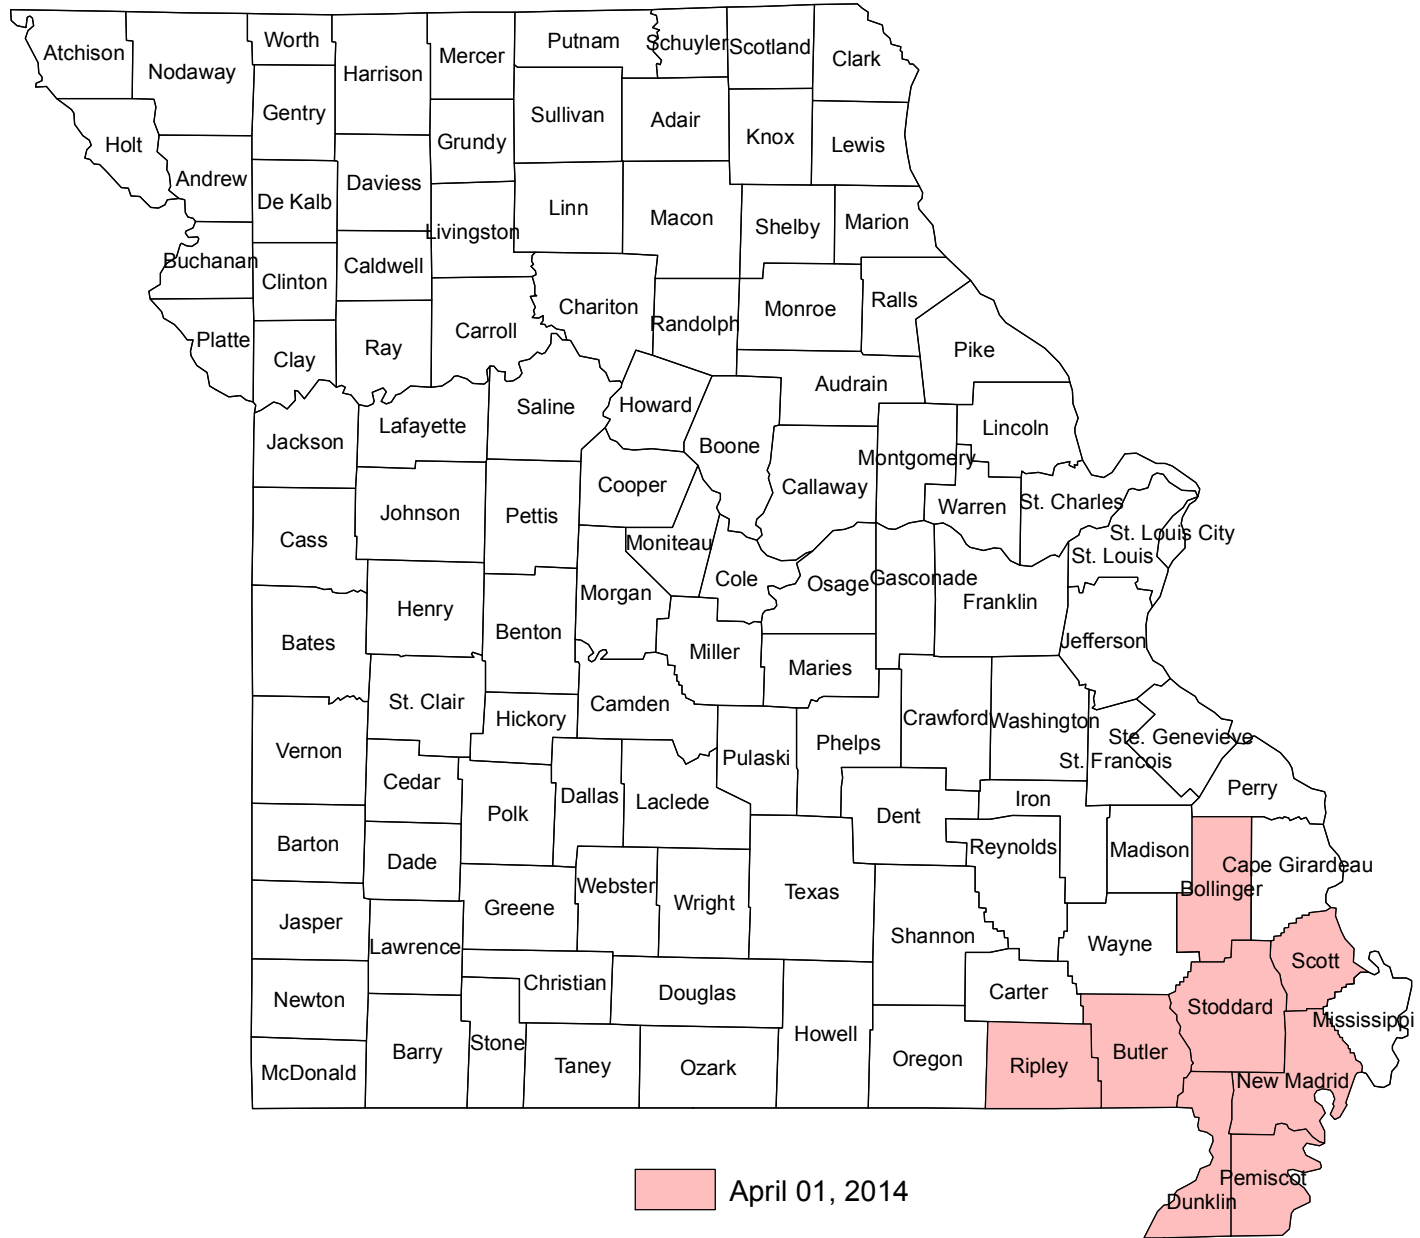

Missouri

2014 Crop Year Initial Planting Dates for Rice

April 01, 2014