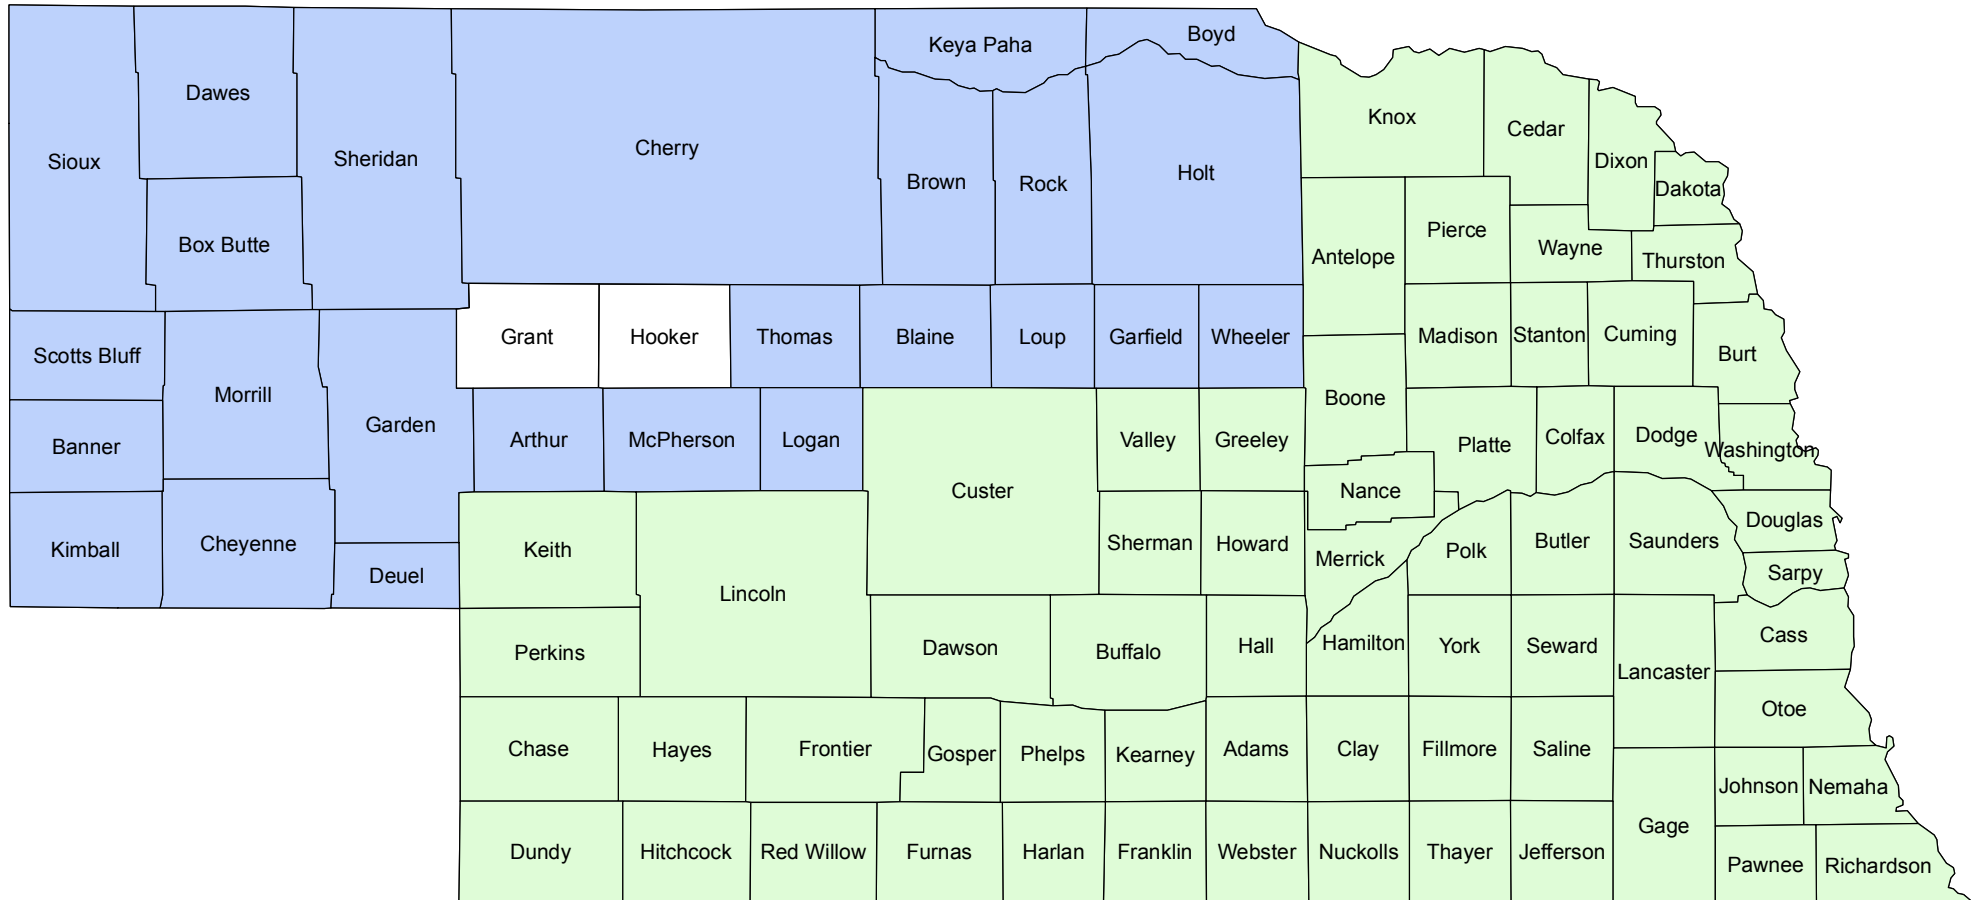

Nebraska

2014 Crop Year Earliest Planting Dates for Corn

April 10, 2014
 April 15, 2014