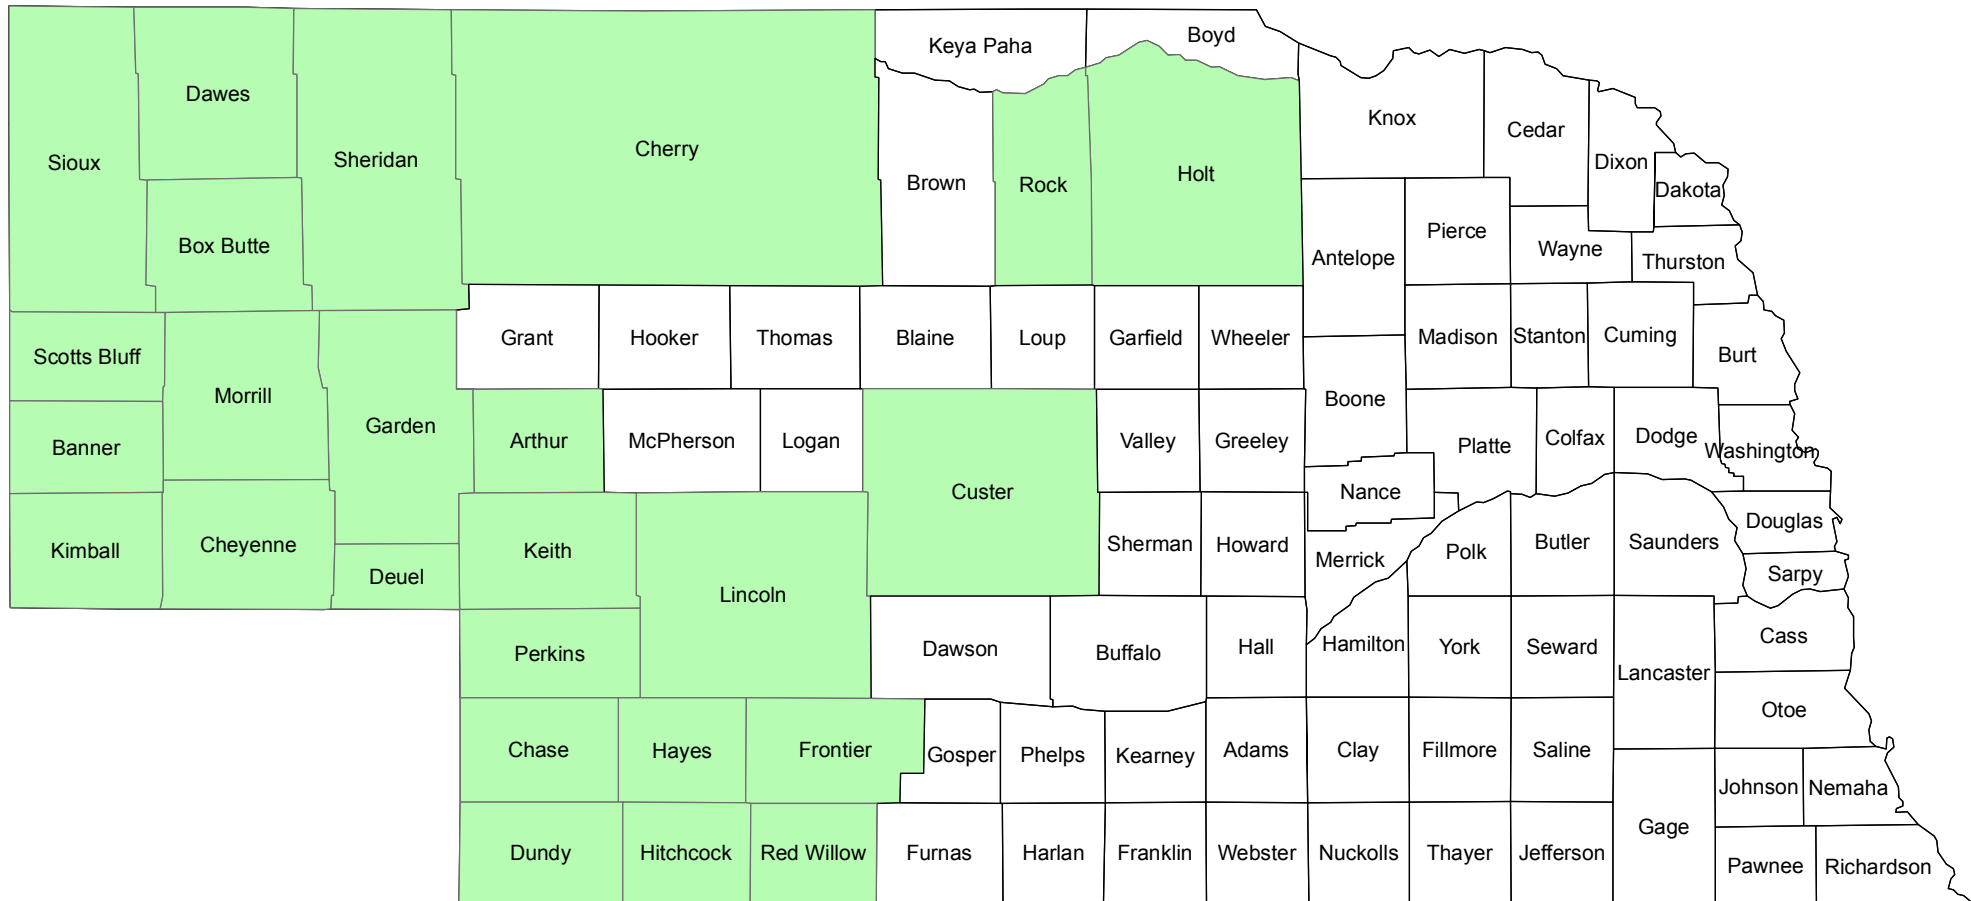

# Nebraska

## 2014 Crop Year Earliest Planting Dates for Dry Beans

May 01, 2014

Risk Management Agency  
 United States Department of Agriculture  
 Topeka Regional Office  
 Telephone: (785) 228-5512  
 December 2013