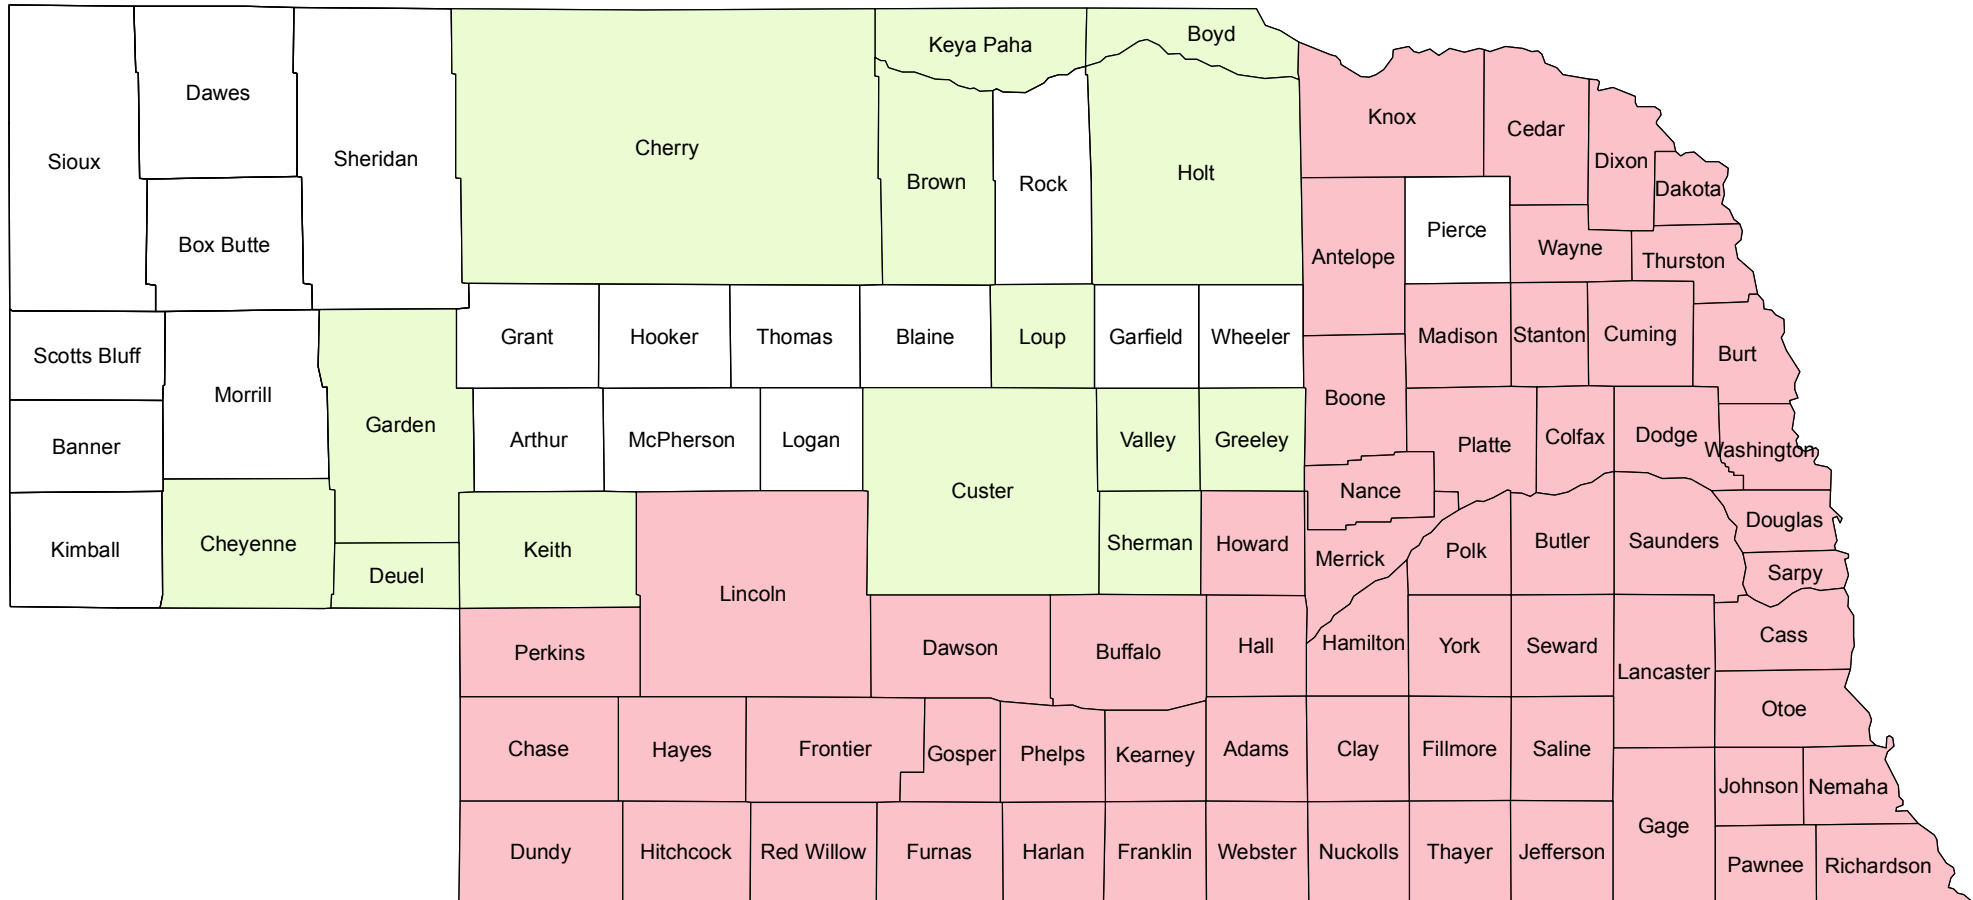

Nebraska

2014 Crop Year Earliest Planting Dates for Grain Sorghum

April 16, 2014
 May 06, 2014

Risk Management Agency
 United States Department of Agriculture
 Topeka Regional Office
 Telephone: (785) 228-5512
 December 2013