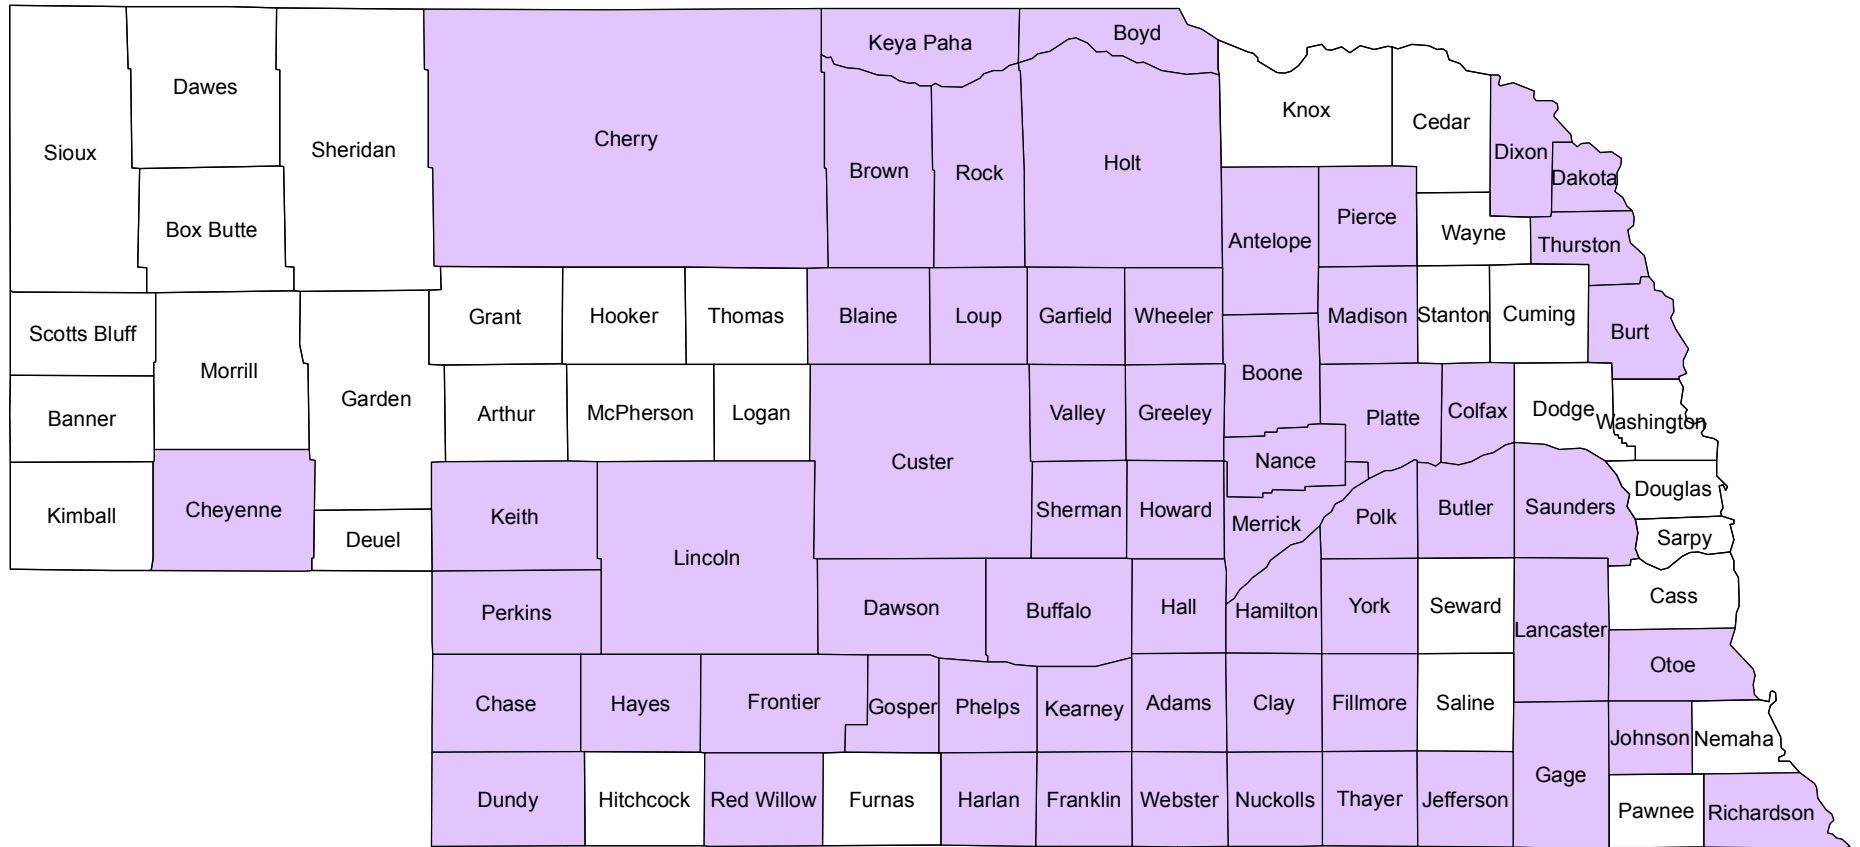

Nebraska

2014 Crop Year Earliest Planting Dates for Popcorn

April 10, 2014