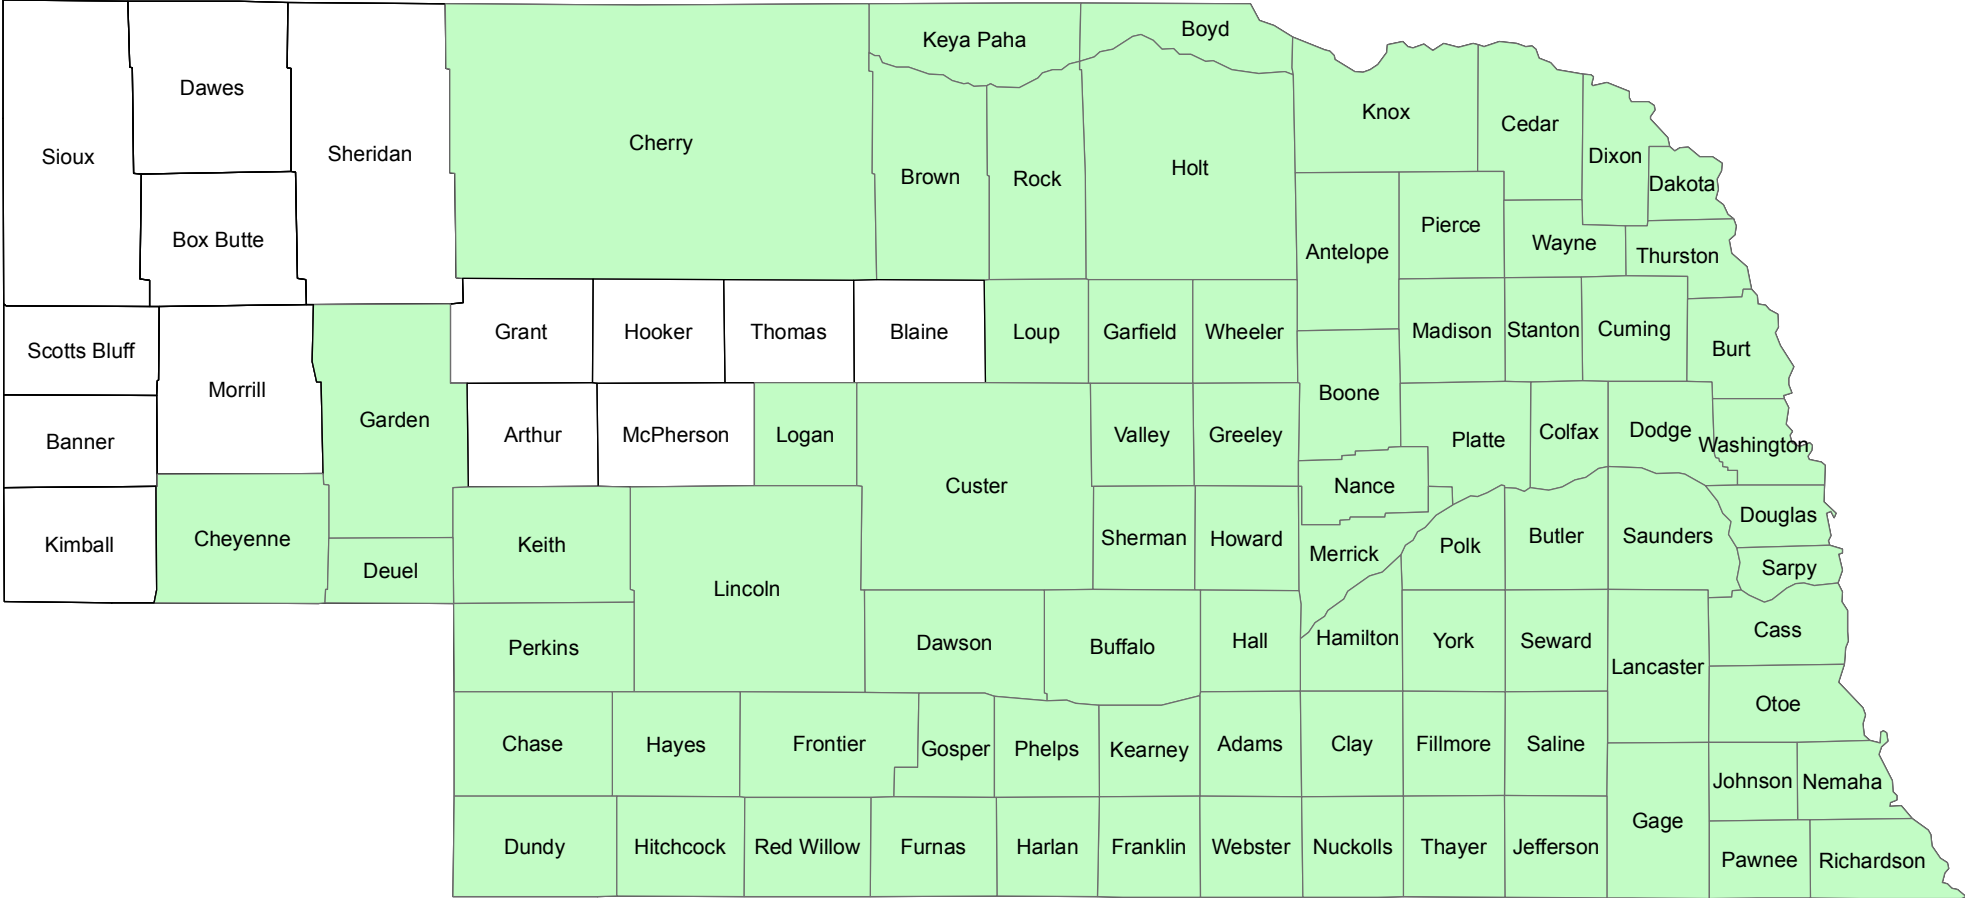

Nebraska

2014 Crop Year Earliest Planting Dates for Soybeans

April 25, 2014

Risk Management Agency
 United States Department of Agriculture
 Topeka Regional Office
 Telephone: (785) 228-5512
 December 2013