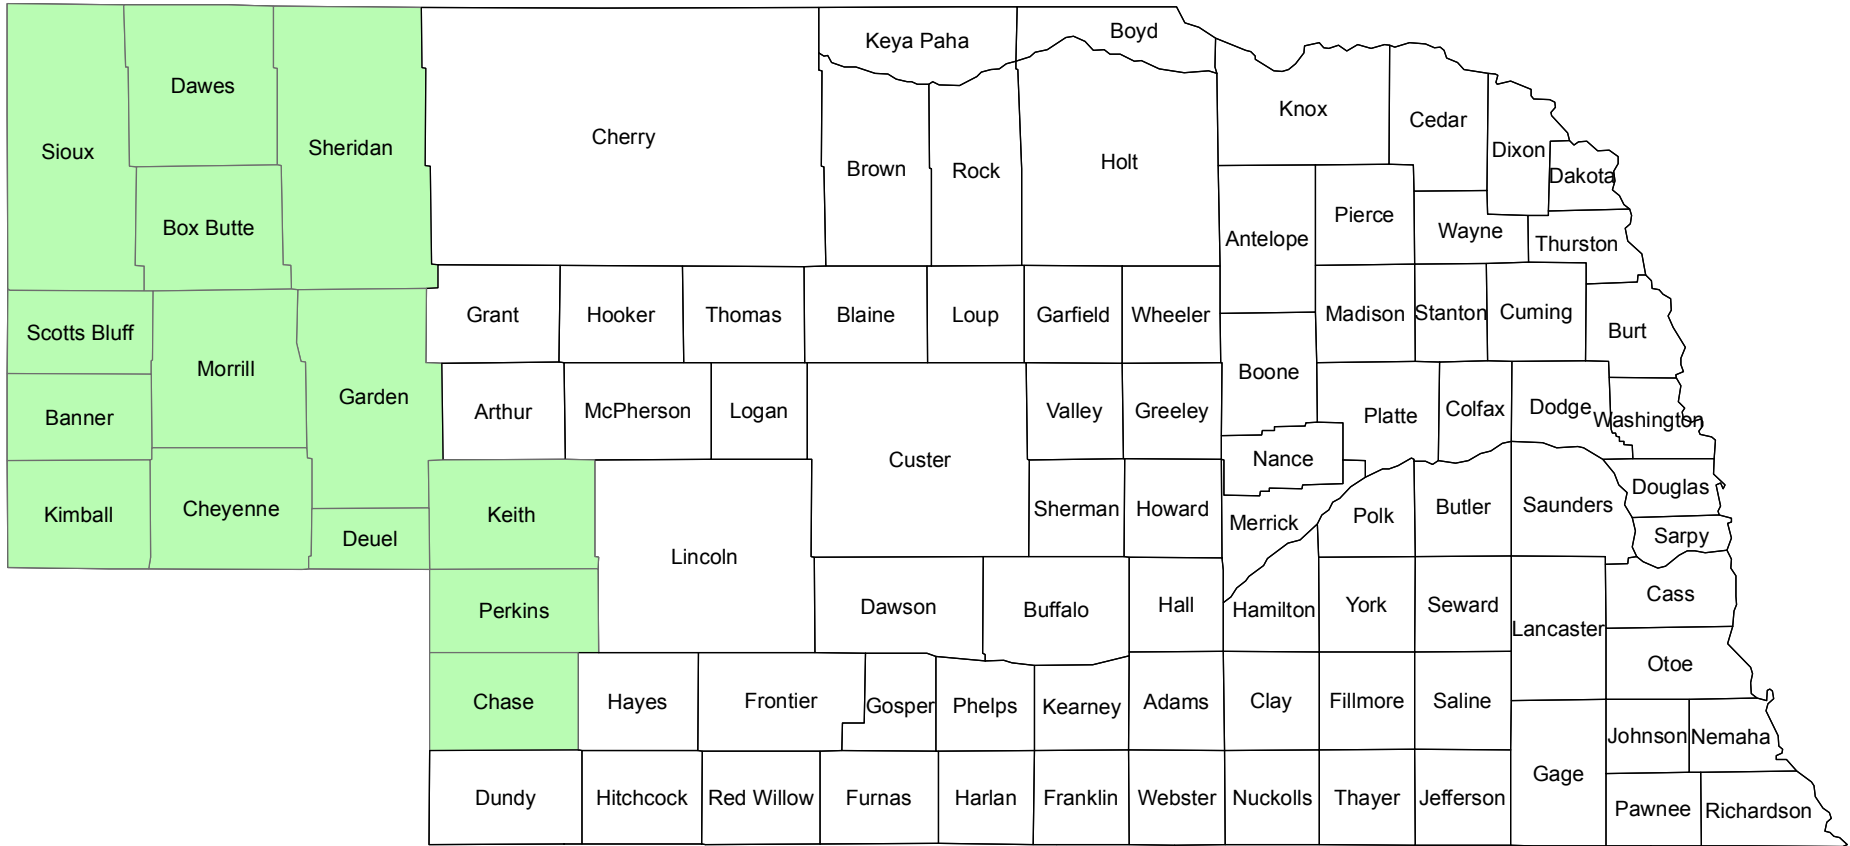

Nebraska

2014 Crop Year Initial Planting Dates for Sugar Beets

April 01, 2014