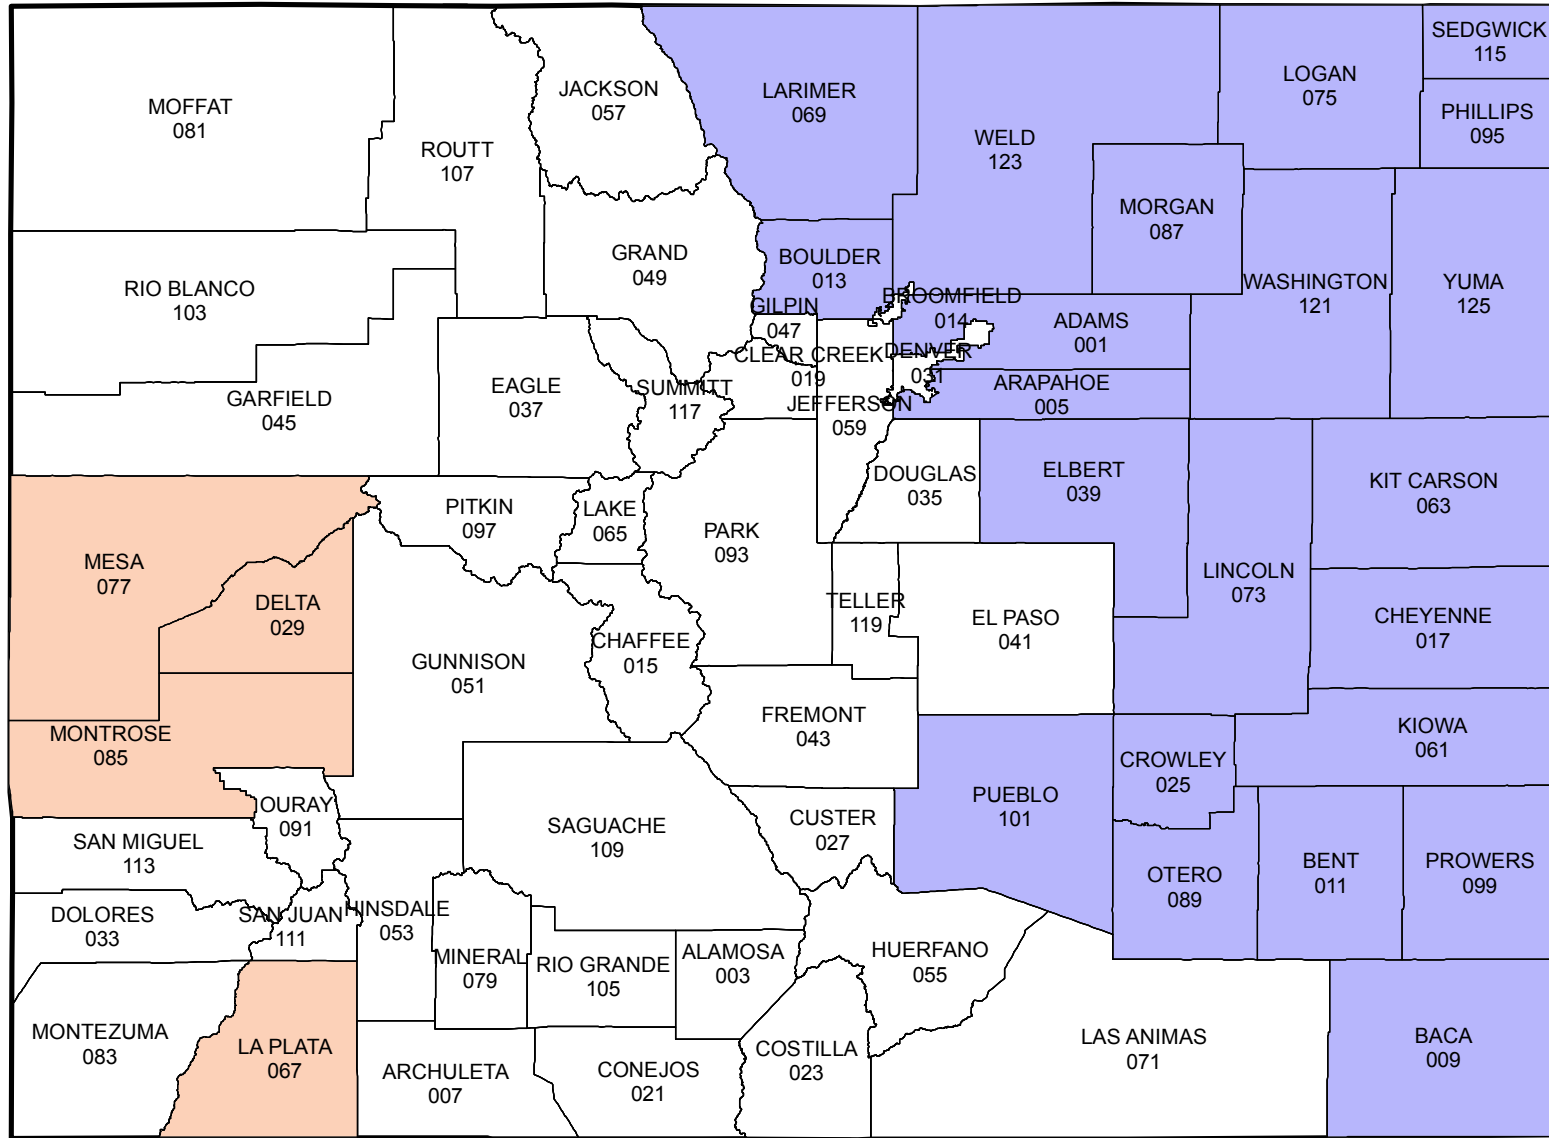

Colorado 2015 Crop Year Final Planting Dates for Corn

June 15, 2015
 May 25, 2015

Risk Management Agency
 United States Department of Agriculture
 Topeka Regional Office
 Telephone: (785) 228-5512
 January 2015