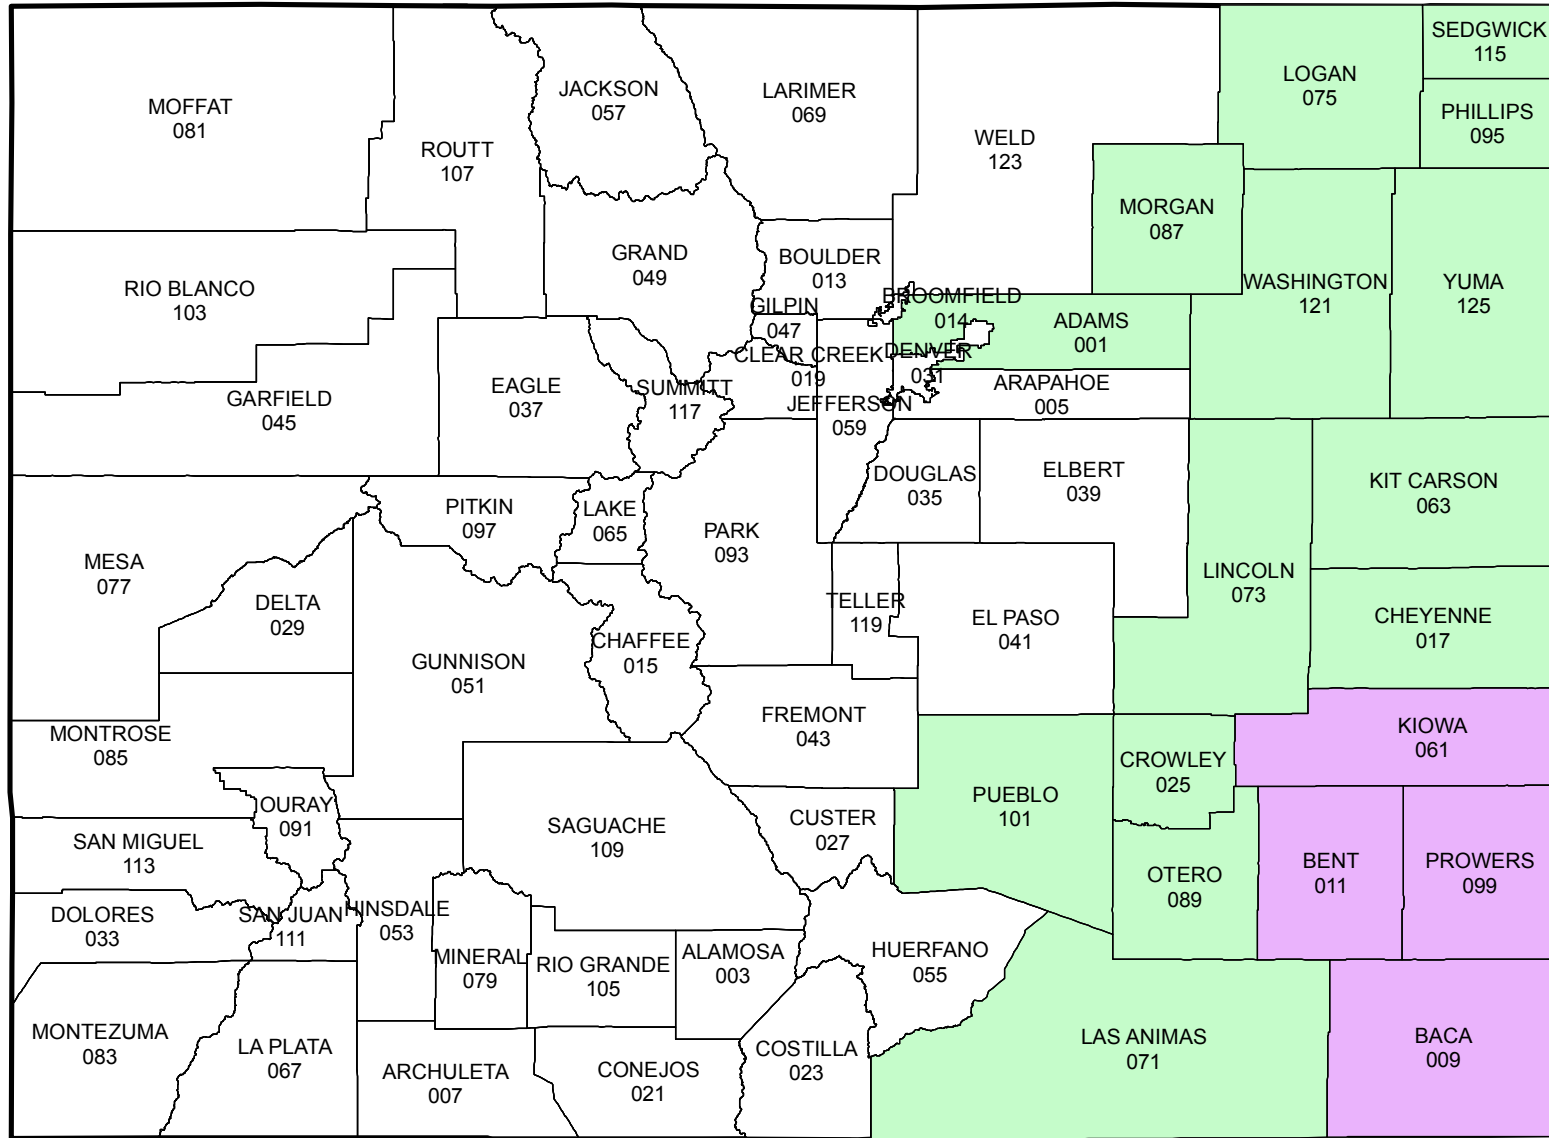

# Colorado

## 2015 Crop Year Final Planting Dates for Grain Sorghum

June 15, 2015  
 June 20, 2015

Risk Management Agency  
 United States Department of Agriculture  
 Topeka Regional Office  
 Telephone: (785) 228-5512  
 January 2015