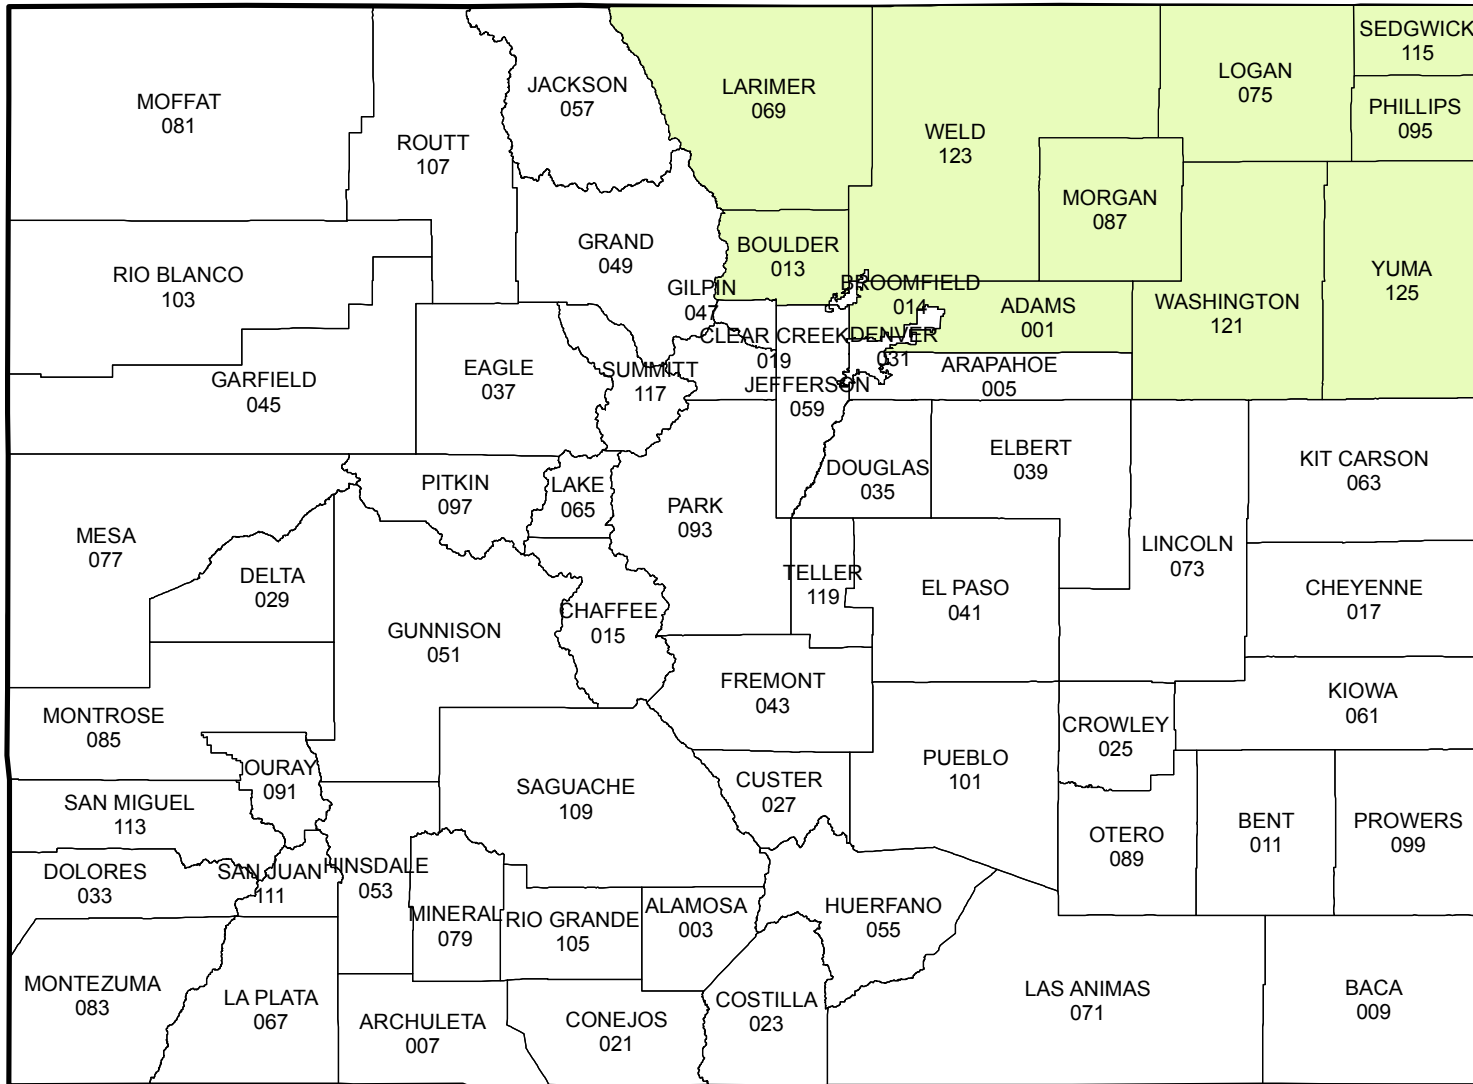

Colorado

2015 Crop Year Final Planting Dates for Sugar Beets

May 20 2015