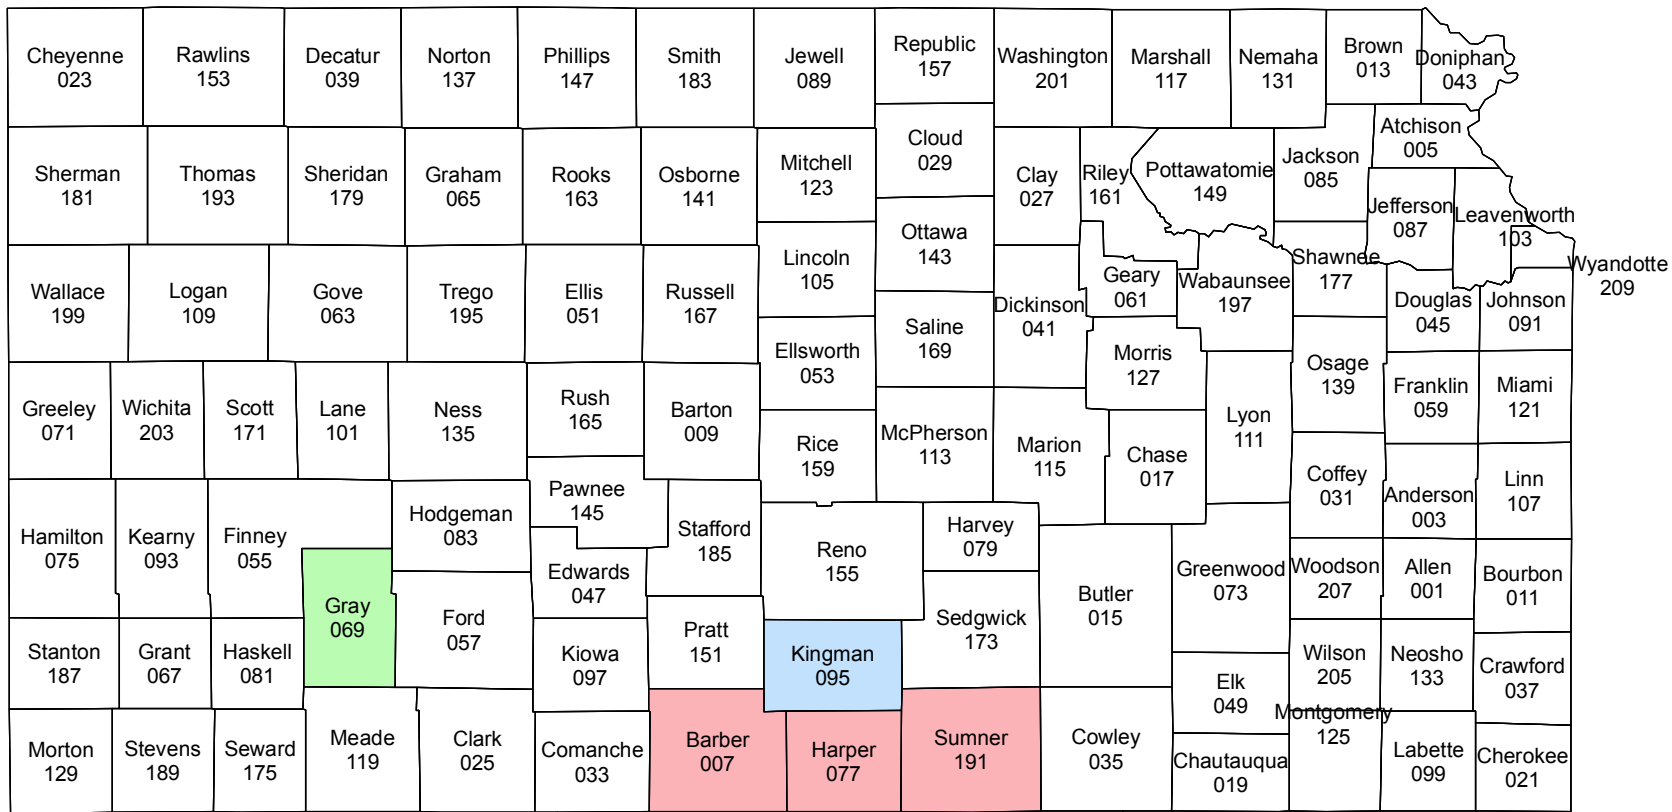

Kansas

2015 Crop Year Final Planting Dates for Canola

September 25, 2014
 September 30, 2014
 October 10, 2014