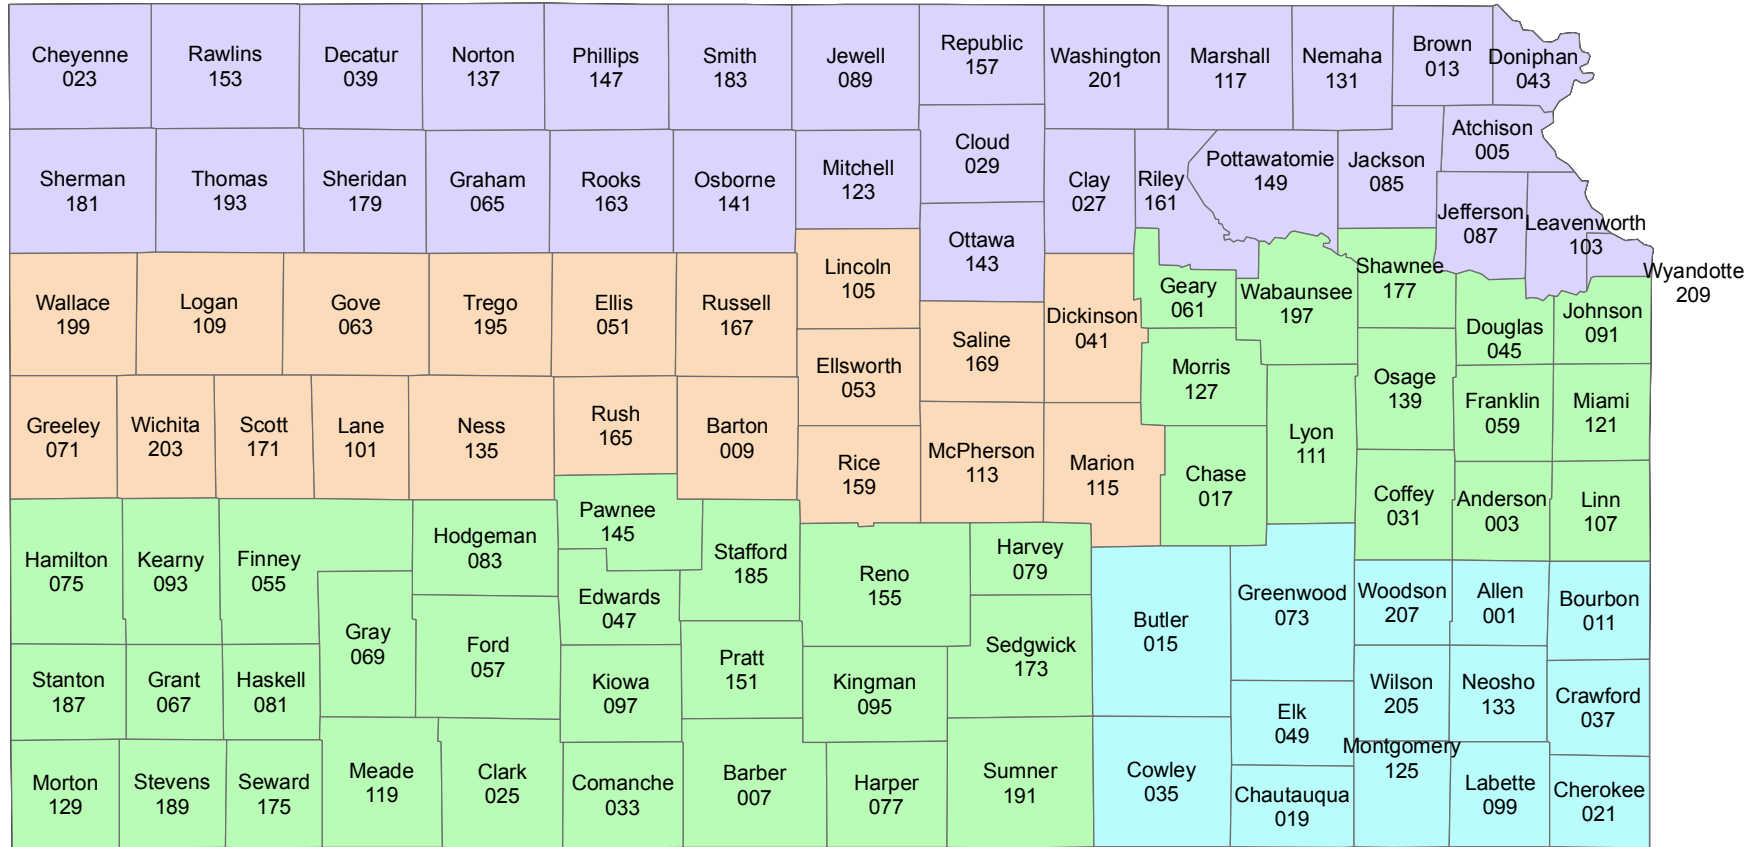

Kansas

2015 Crop Year Final Planting Dates for Soybeans

June 15, 2015
 June 25, 2015
 June 20, 2015
 June 30, 2015

Risk Management Agency
 United States Department of Agriculture
 Topeka Regional Office
 Telephone: (785) 228-5512
 January 2015