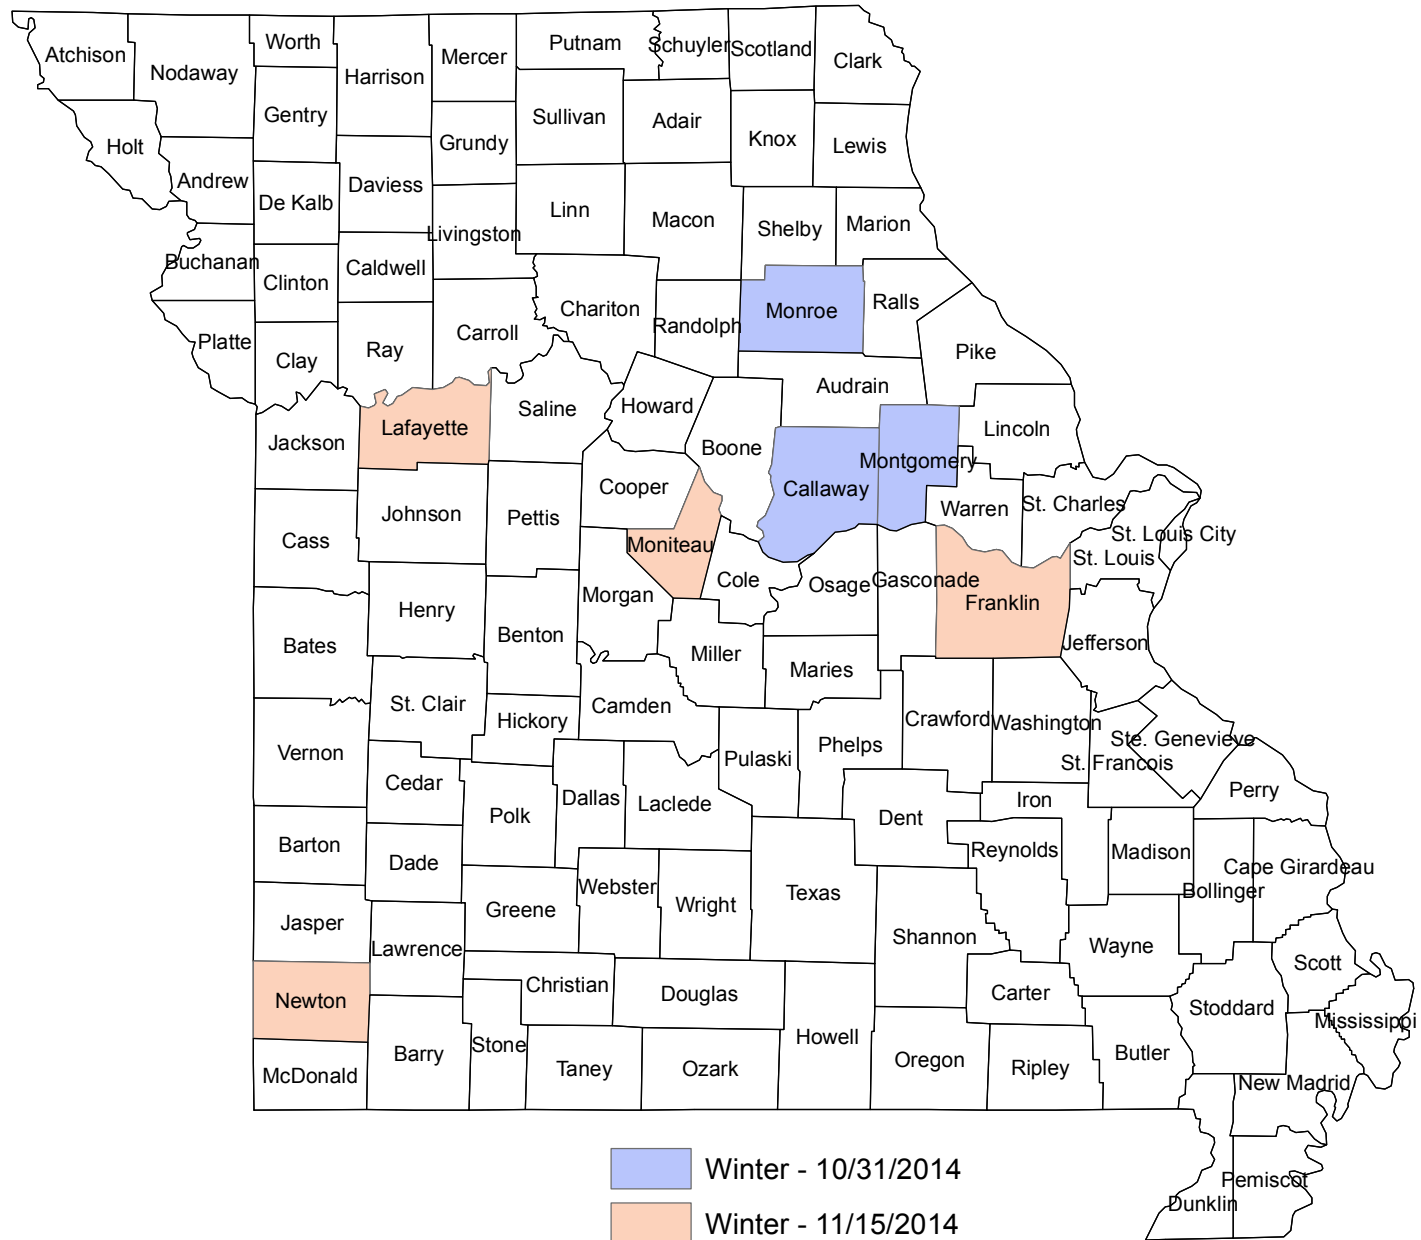

Missouri

2015 Crop Year Final Planting Dates for Barley

Winter - 10/31/2014
 Winter - 11/15/2014