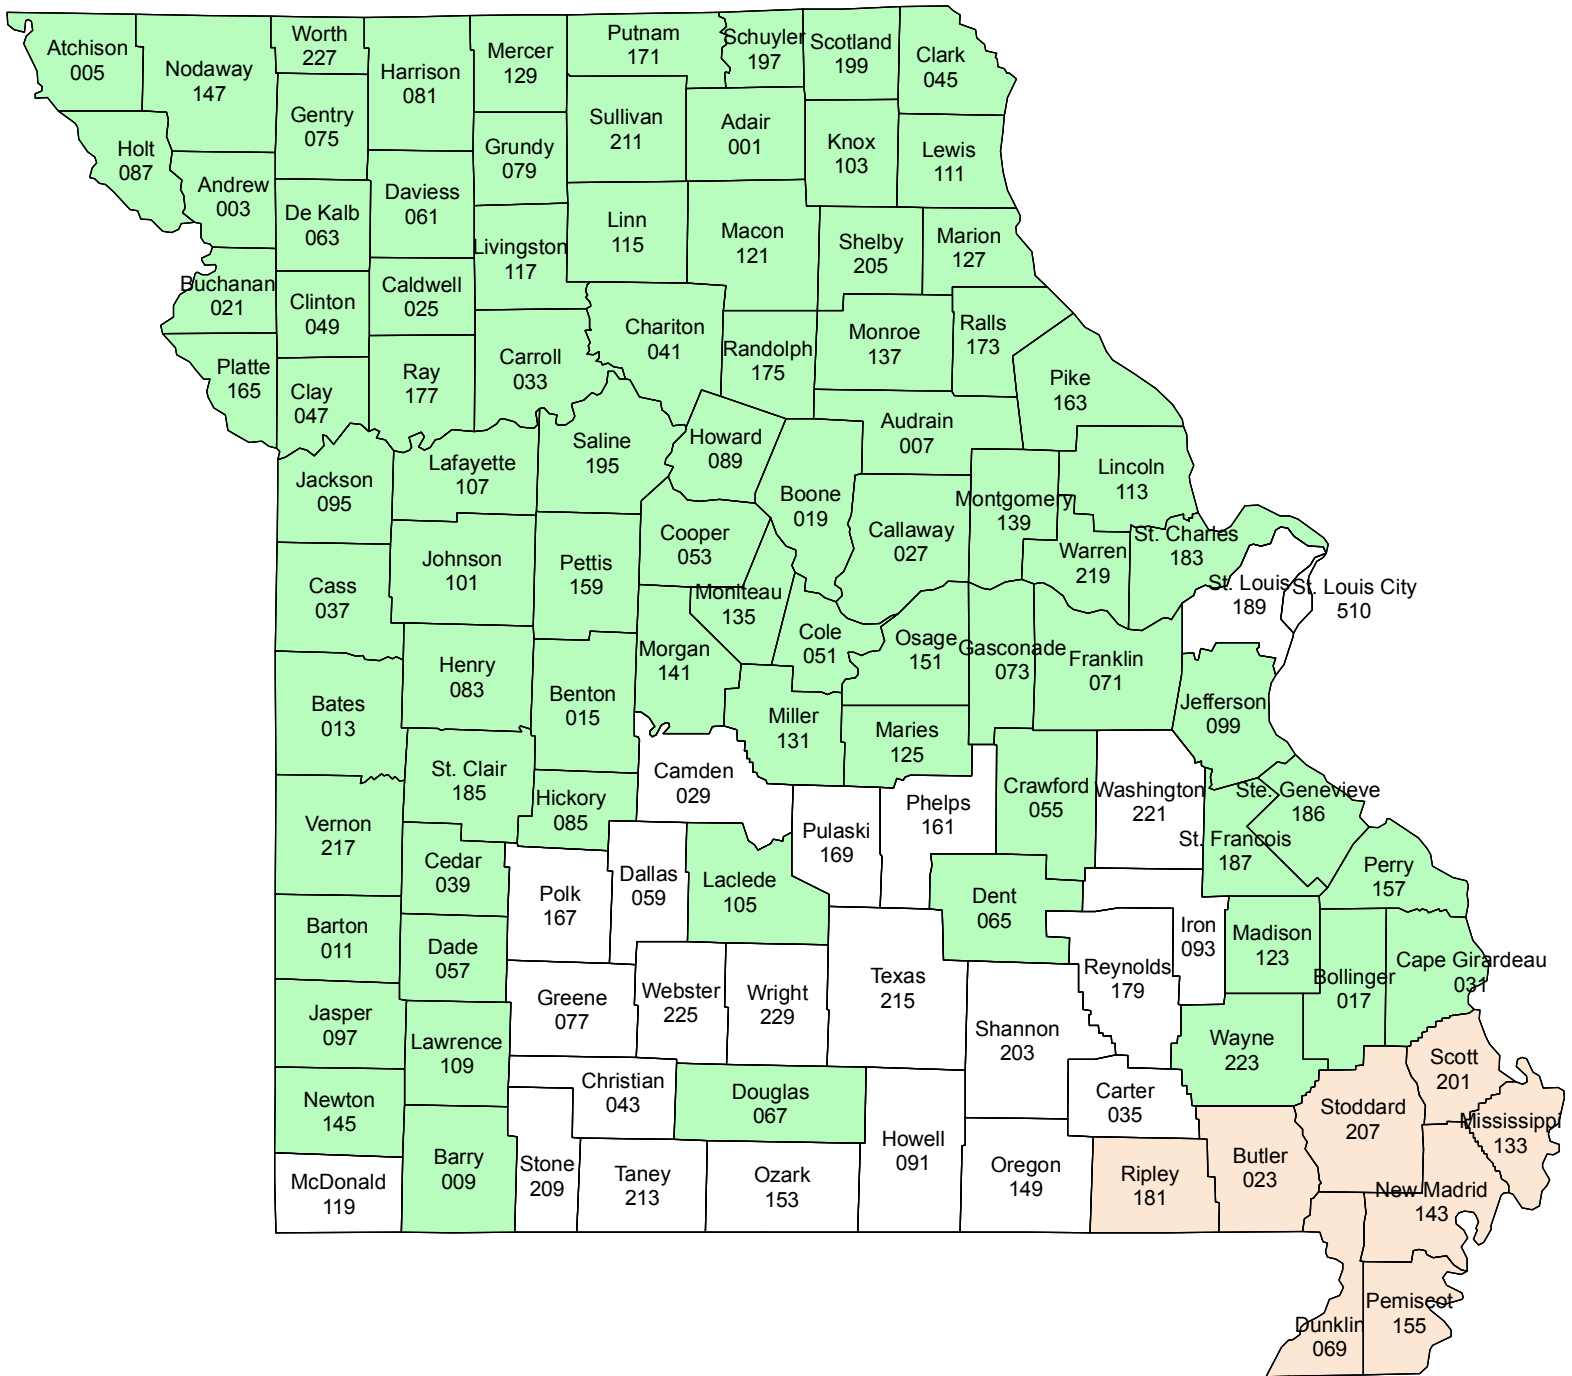

Missouri

2015 Crop Year Final Planting Dates for Grain Sorghum

June 10, 2015
 June 20, 2015