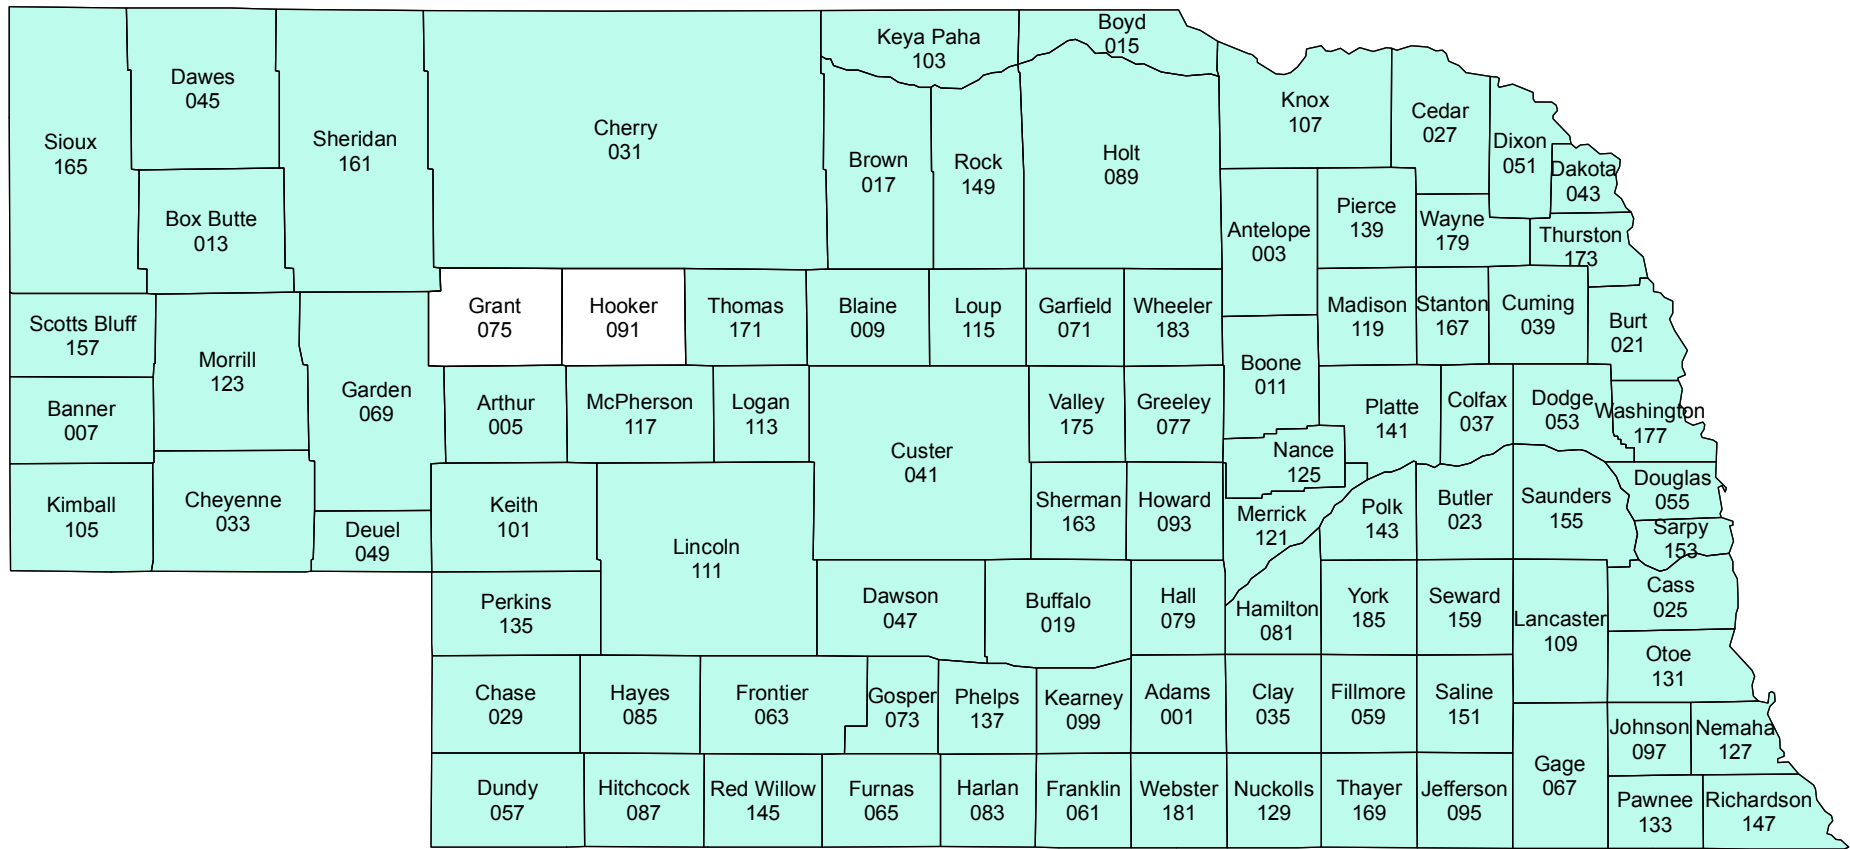

# Nebraska

## 2015 Crop Year Final Planting Dates for Corn

May 25, 2015

Risk Management Agency  
 United States Department of Agriculture  
 Topeka Regional Office  
 Telephone: (785) 228-5512  
 January 2015