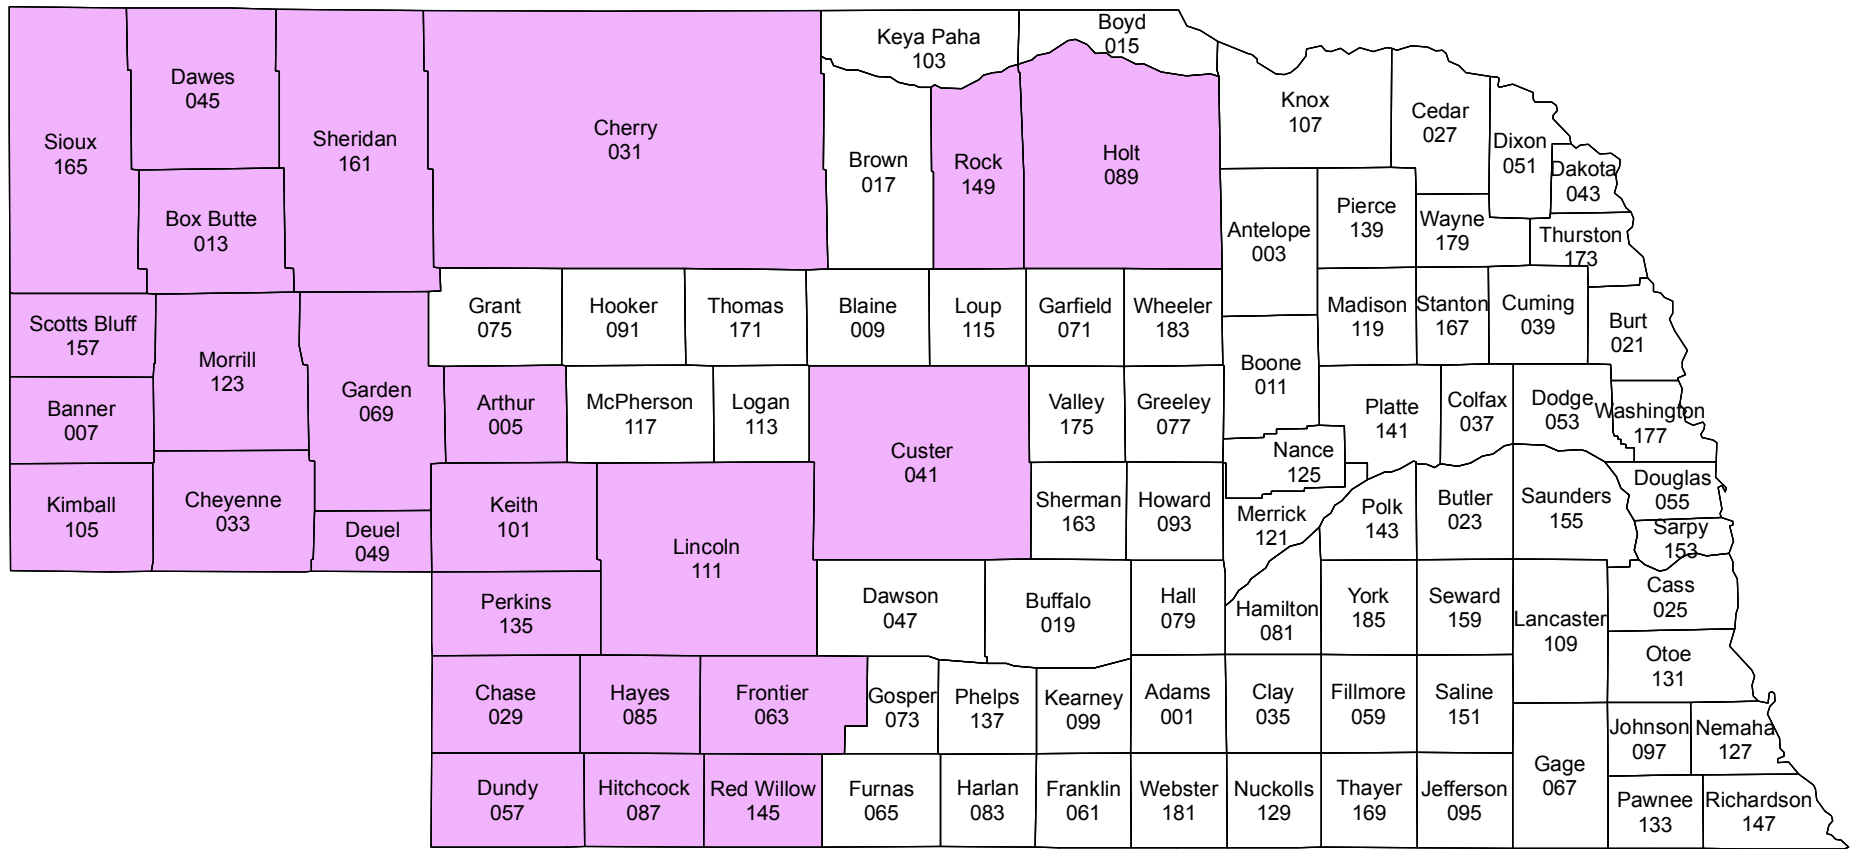

# Nebraska

## 2015 Crop Year Final Planting Dates for Dry Beans

June 20, 2015