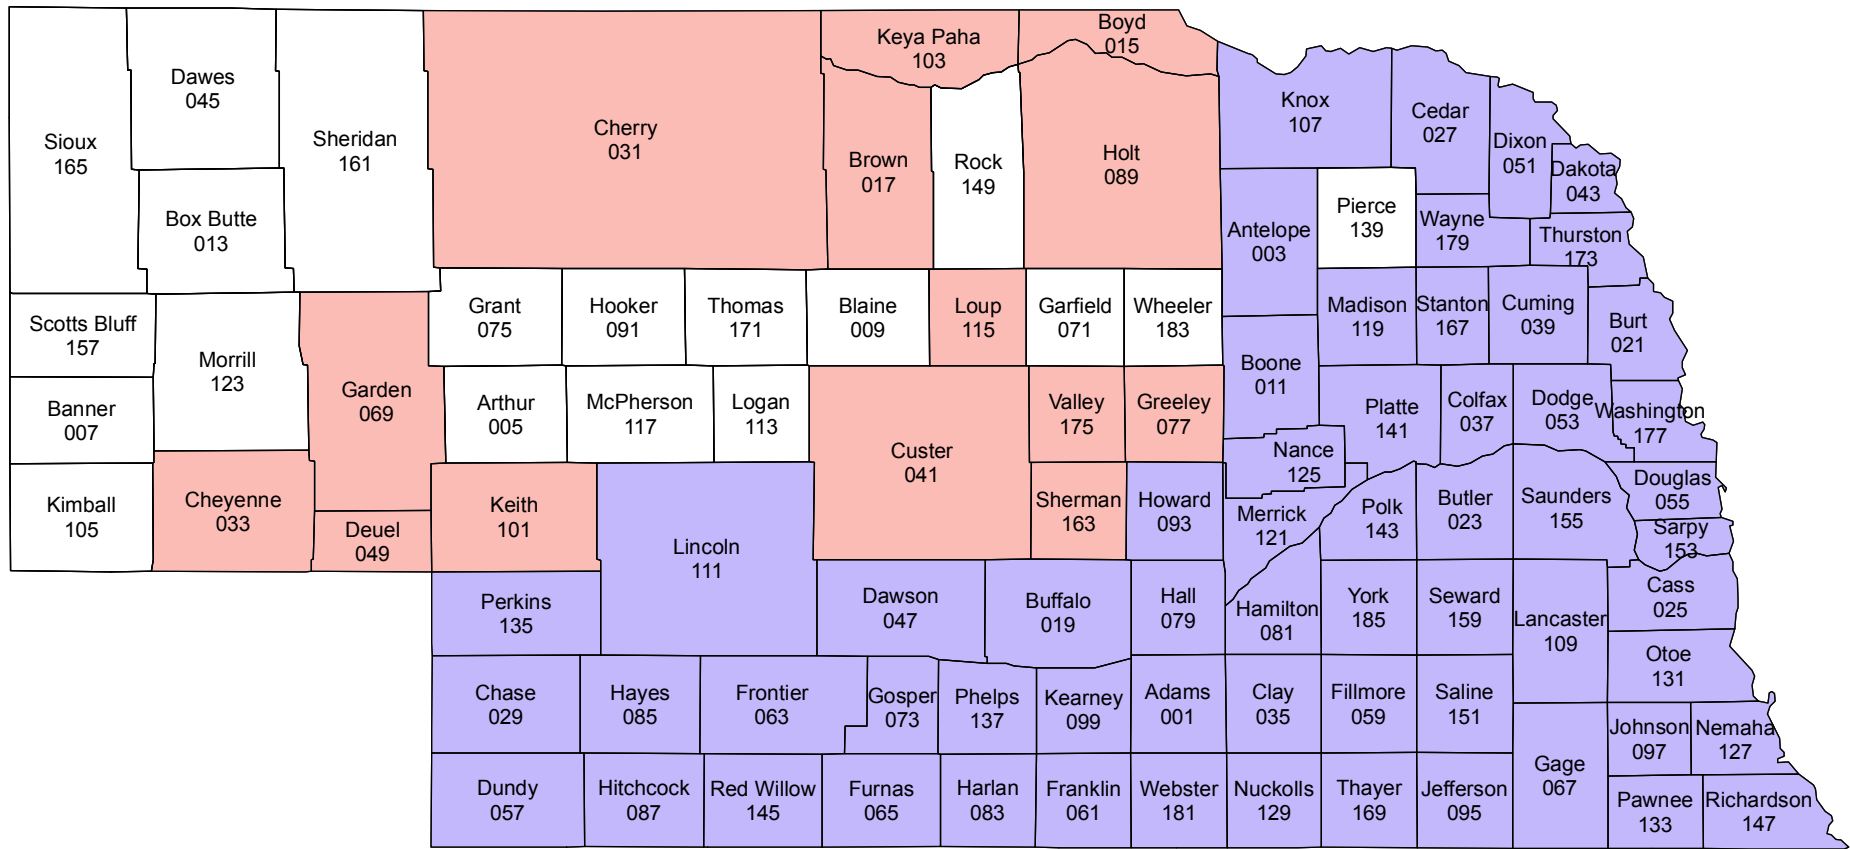

Nebraska

2015 Crop Year Final Planting Dates for Grain Sorghum

June 15, 2015
 June 5, 2015

Risk Management Agency
 United States Department of Agriculture
 Topeka Regional Office
 Telephone: (785) 228-5512
 January 2015