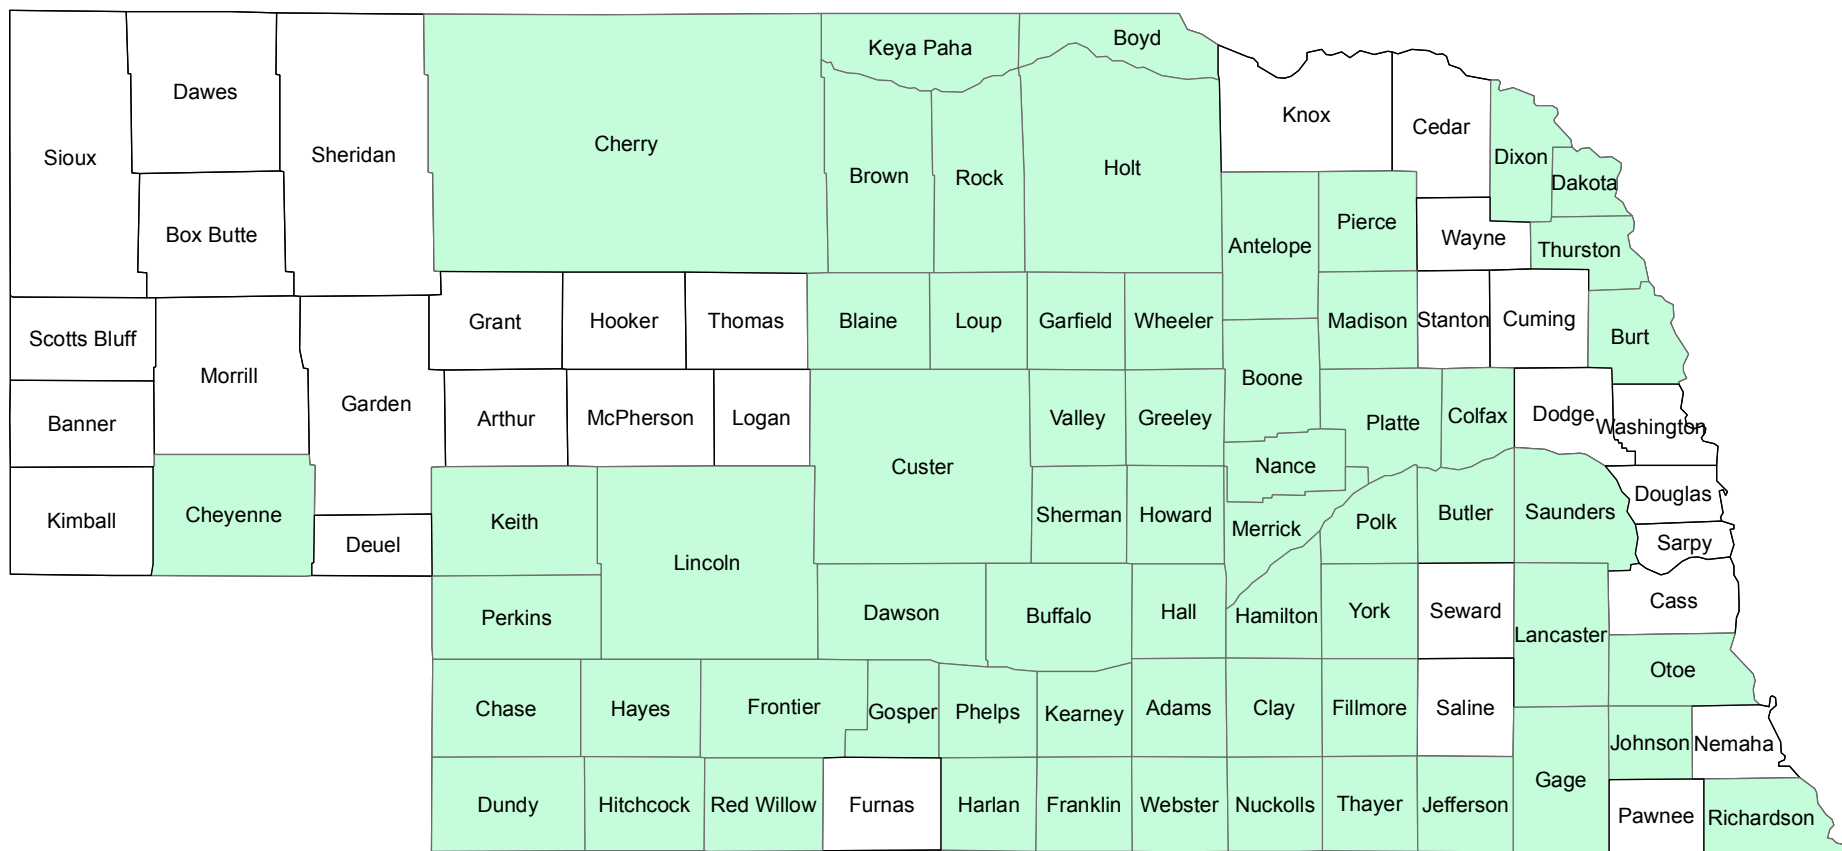

Nebraska

2015 Crop Year Final Planting Dates for Popcorn

May 20, 2015

Risk Management Agency
 United States Department of Agriculture
 Topeka Regional Office
 Telephone: (785) 228-5512