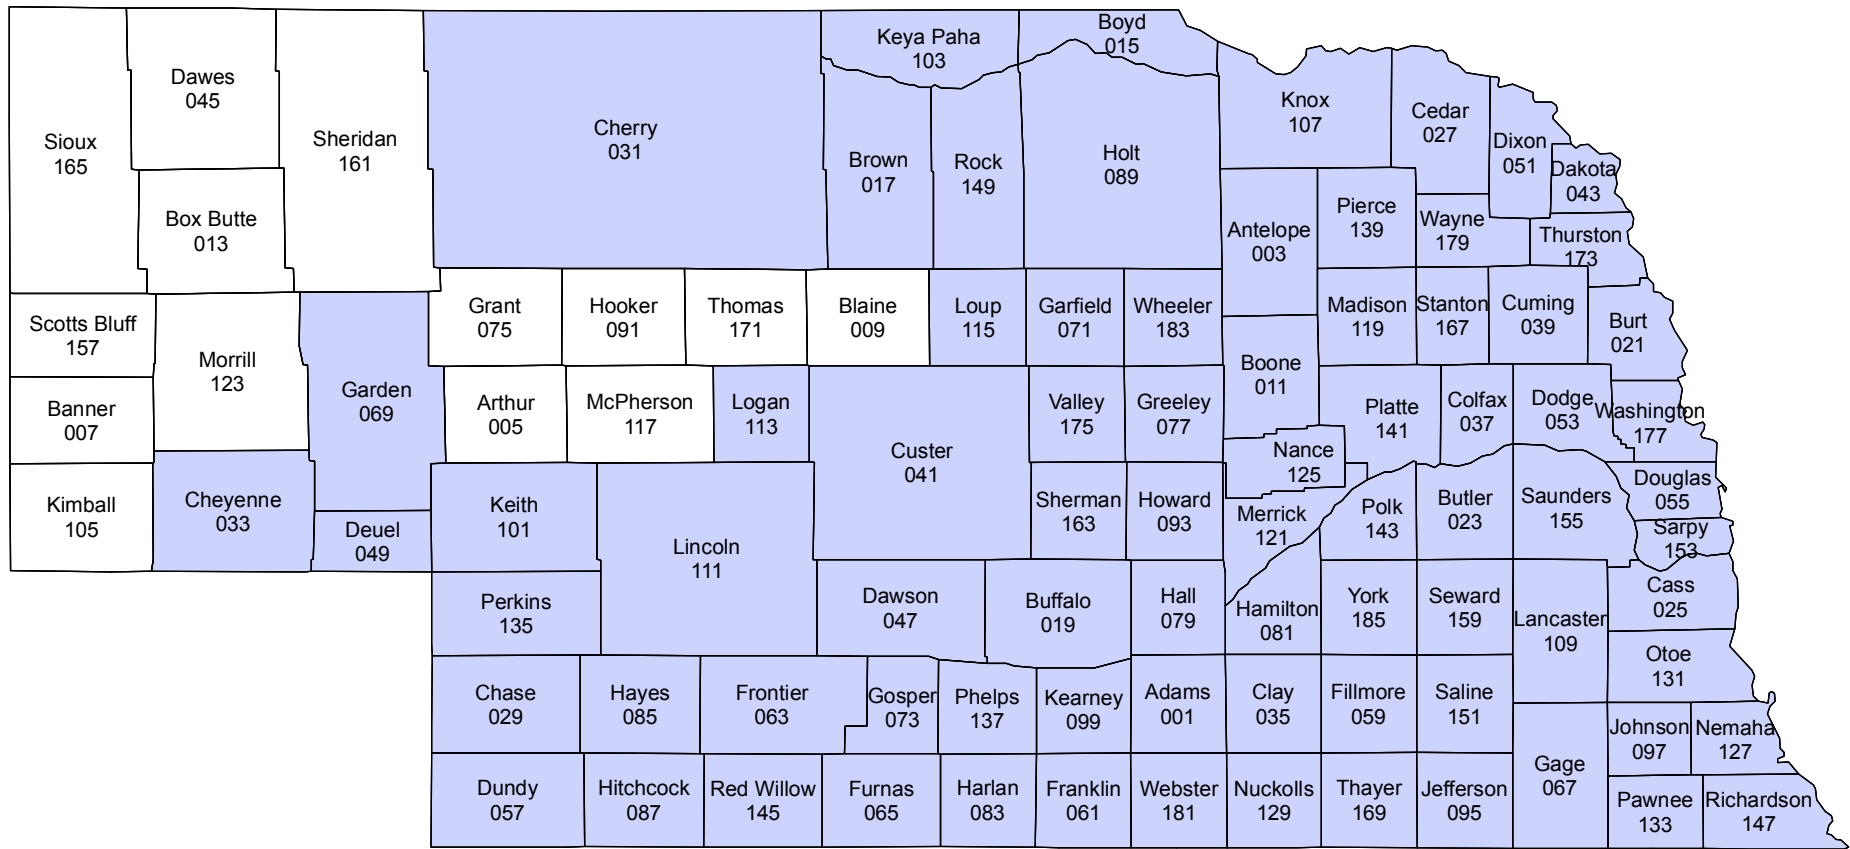

# Nebraska

## 2015 Crop Year Final Planting Dates for Soybeans

June 10, 2015

Risk Management Agency  
 United States Department of Agriculture  
 Topeka Regional Office  
 Telephone: (785) 228-5512  
 January 2015