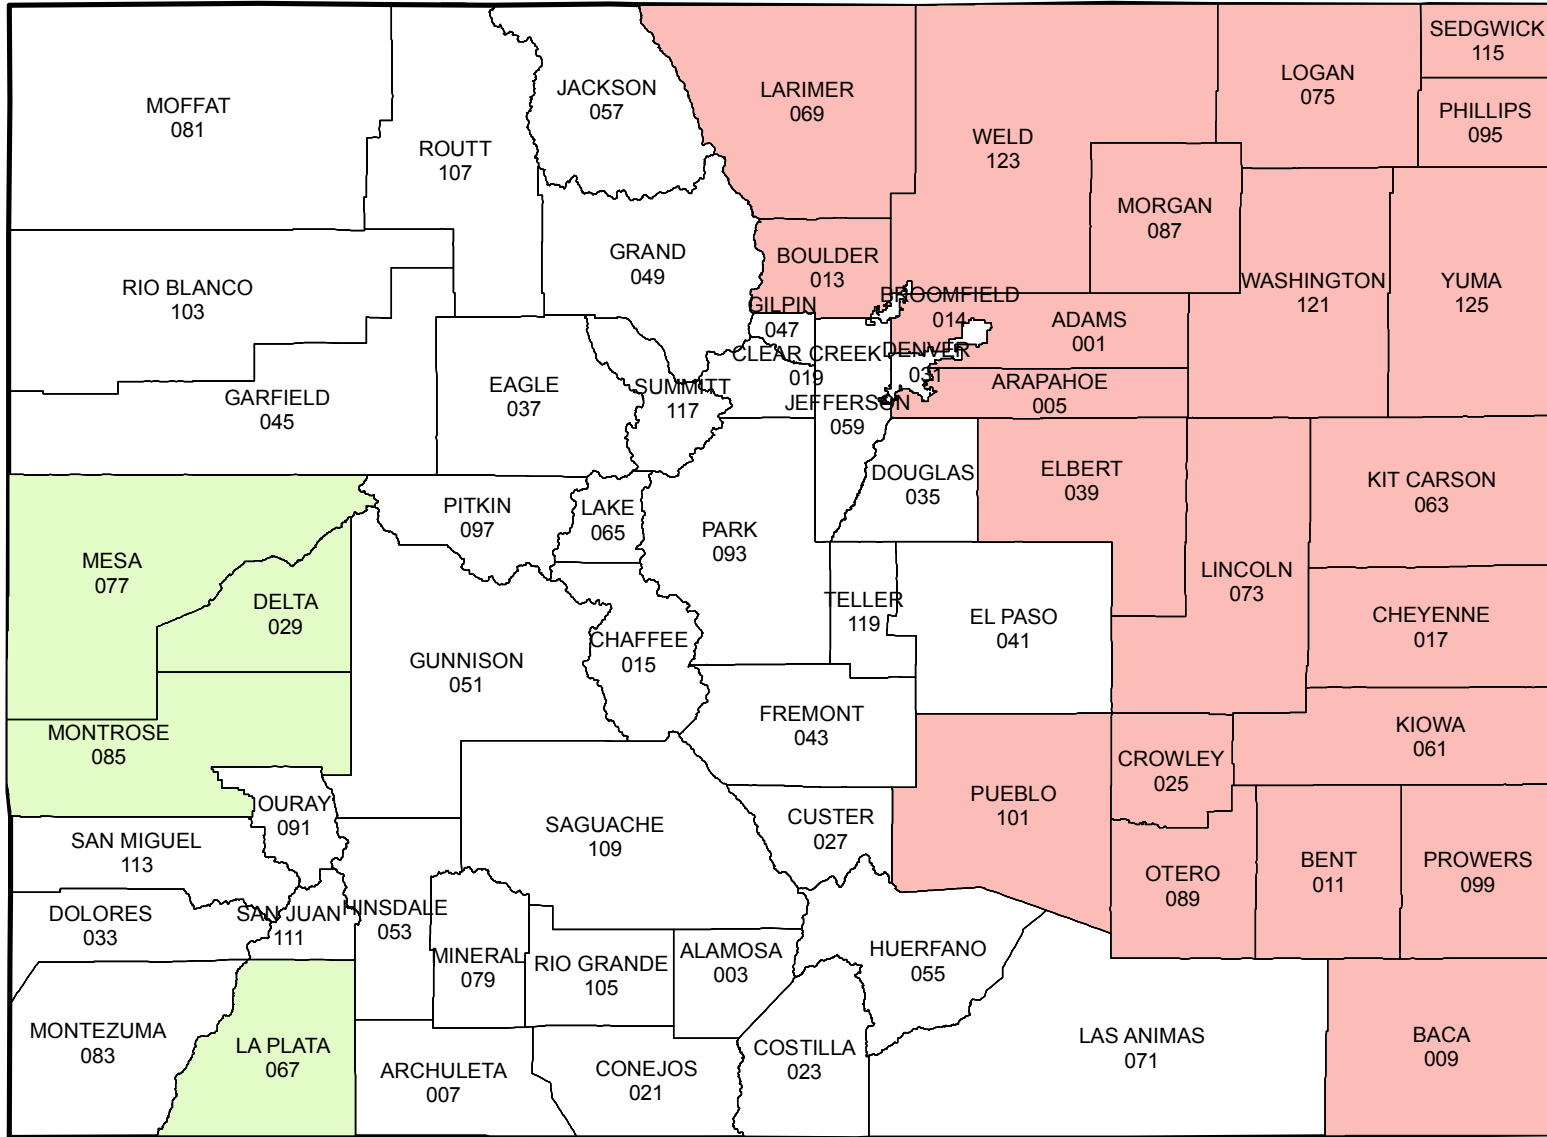

Colorado

2015 Crop Year Initial Planting Dates for Corn

May 1, 2015
 April 15, 2015

Risk Management Agency
 United States Department of Agriculture
 Topeka Regional Office
 Telephone: (785) 228-5512
 January 2015