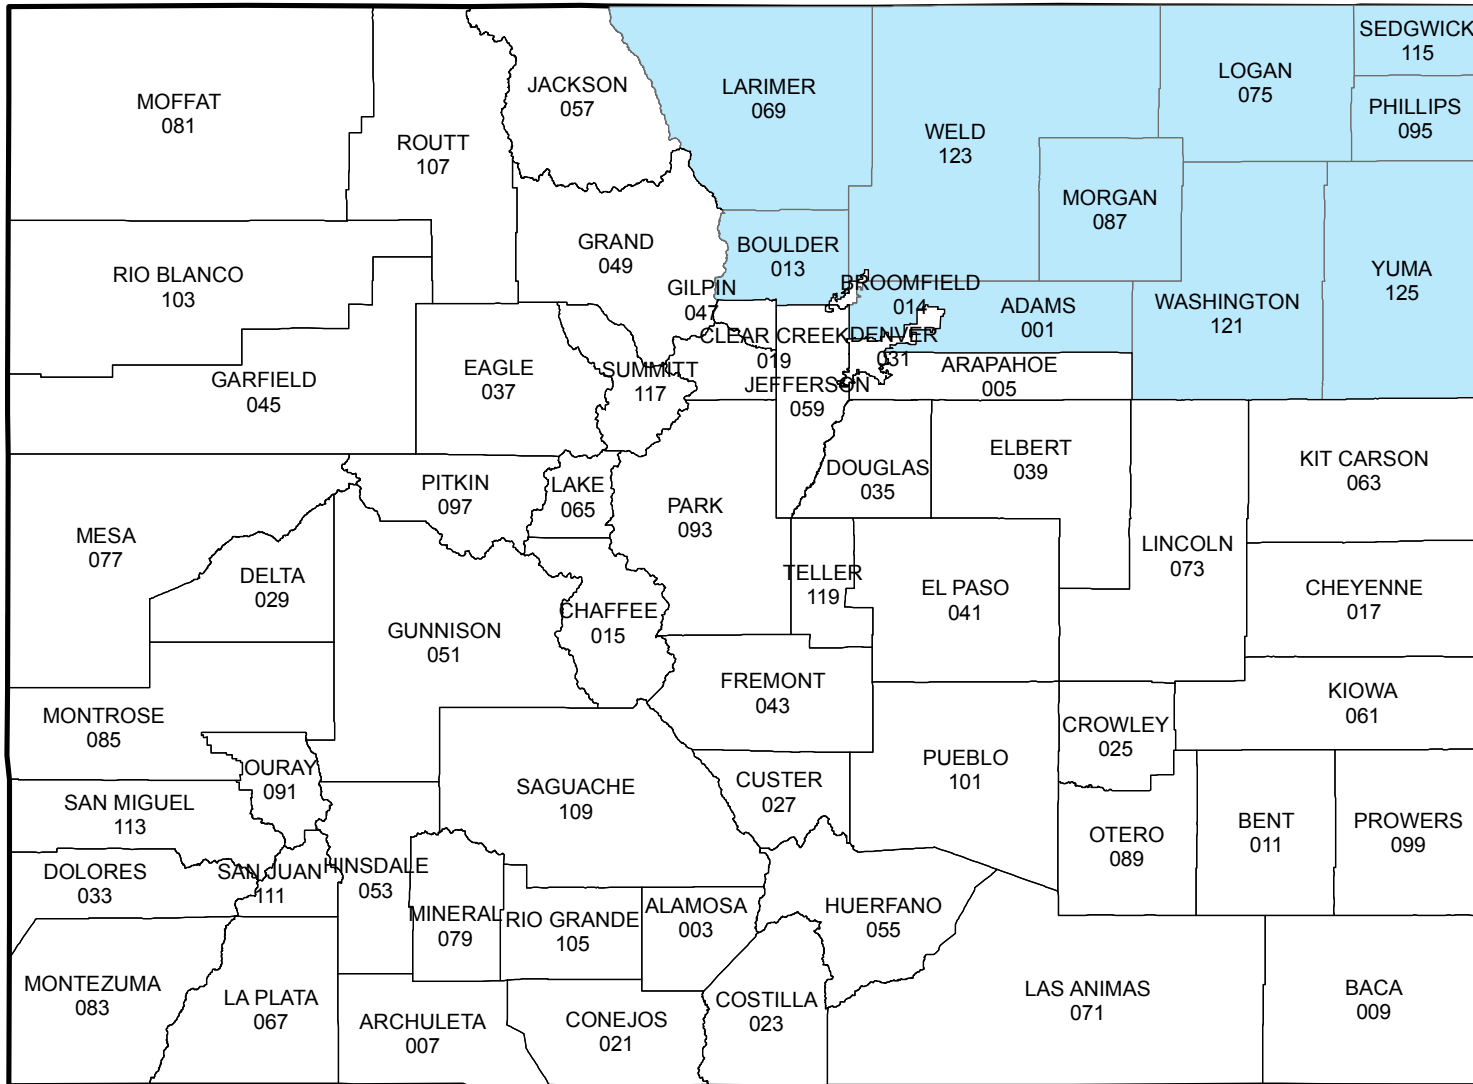

Colorado

2015 Crop Year Earliest Planting Dates for Sugar Beets

March 21 2015