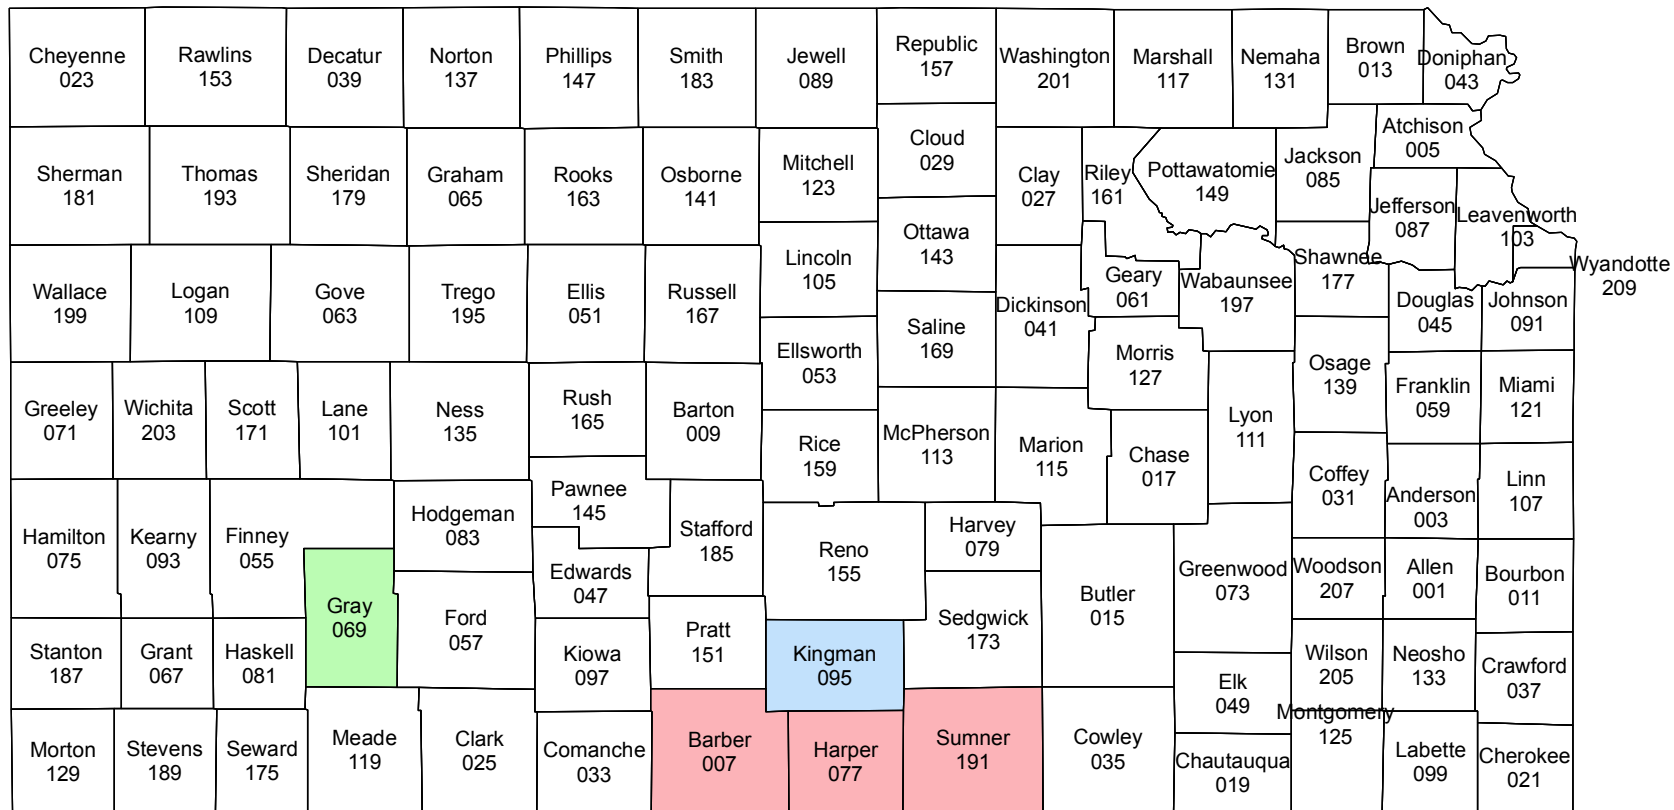

# Kansas

## 2015 Crop Year Earliest Planting Dates for Canola

August 25, 2014
  September 10, 2014
  September 01, 2014