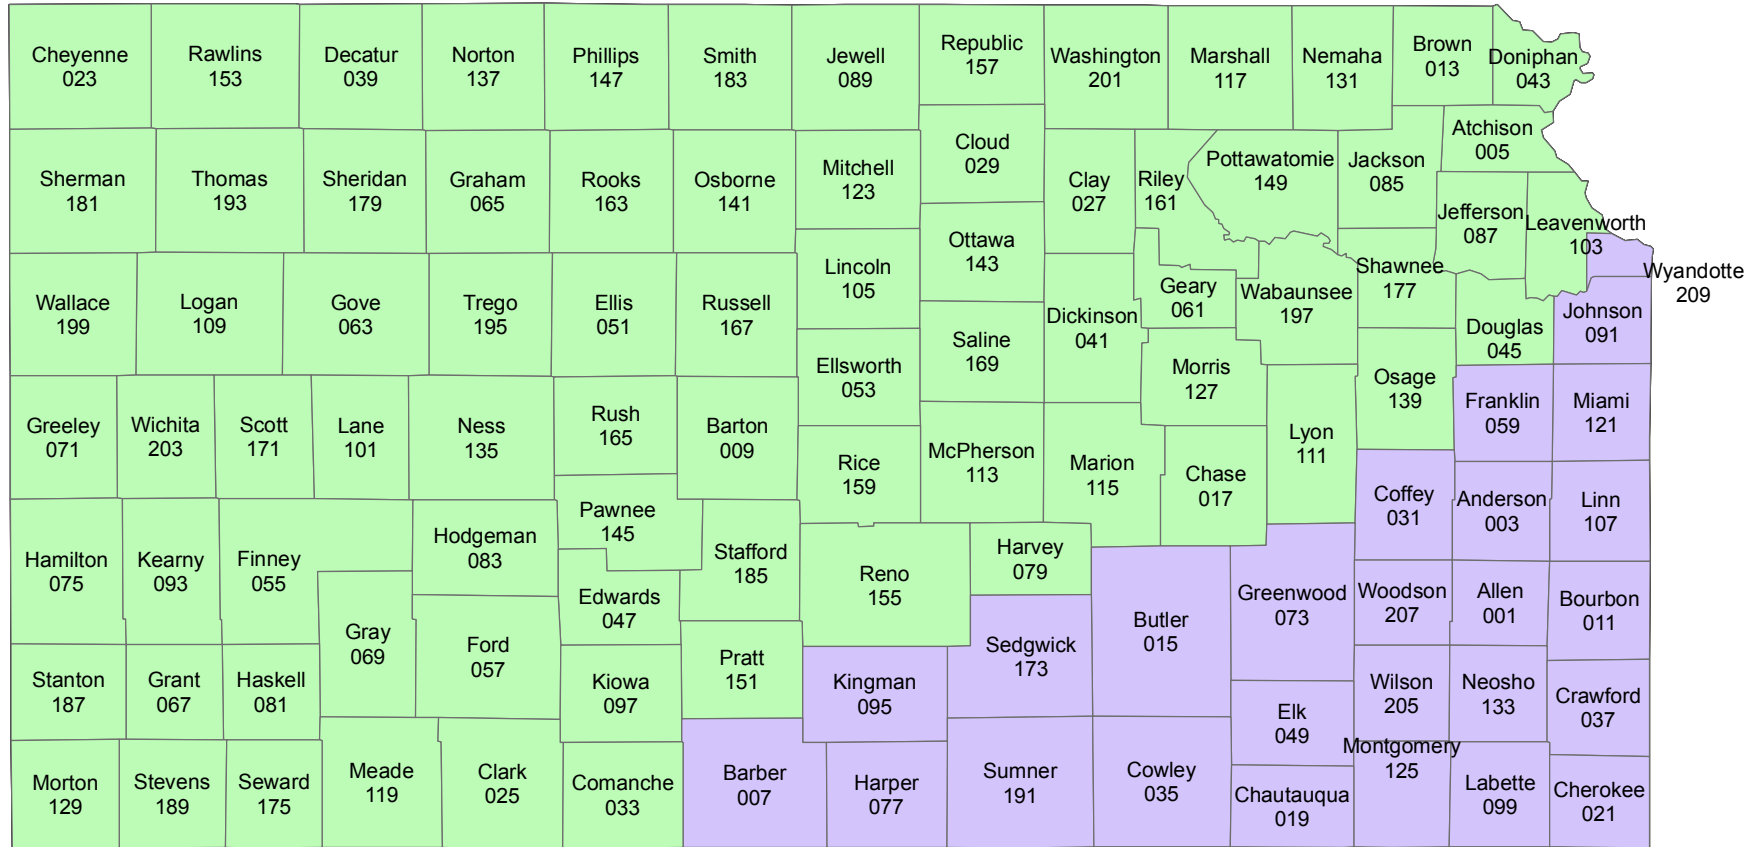

Kansas

2015 Crop Year Initial Planting Dates for Soybeans

April 15, 2015
 April 26, 2015

Risk Management Agency
 United States Department of Agriculture
 Topeka Regional Office
 Telephone: (785) 228-5512
 January 2015