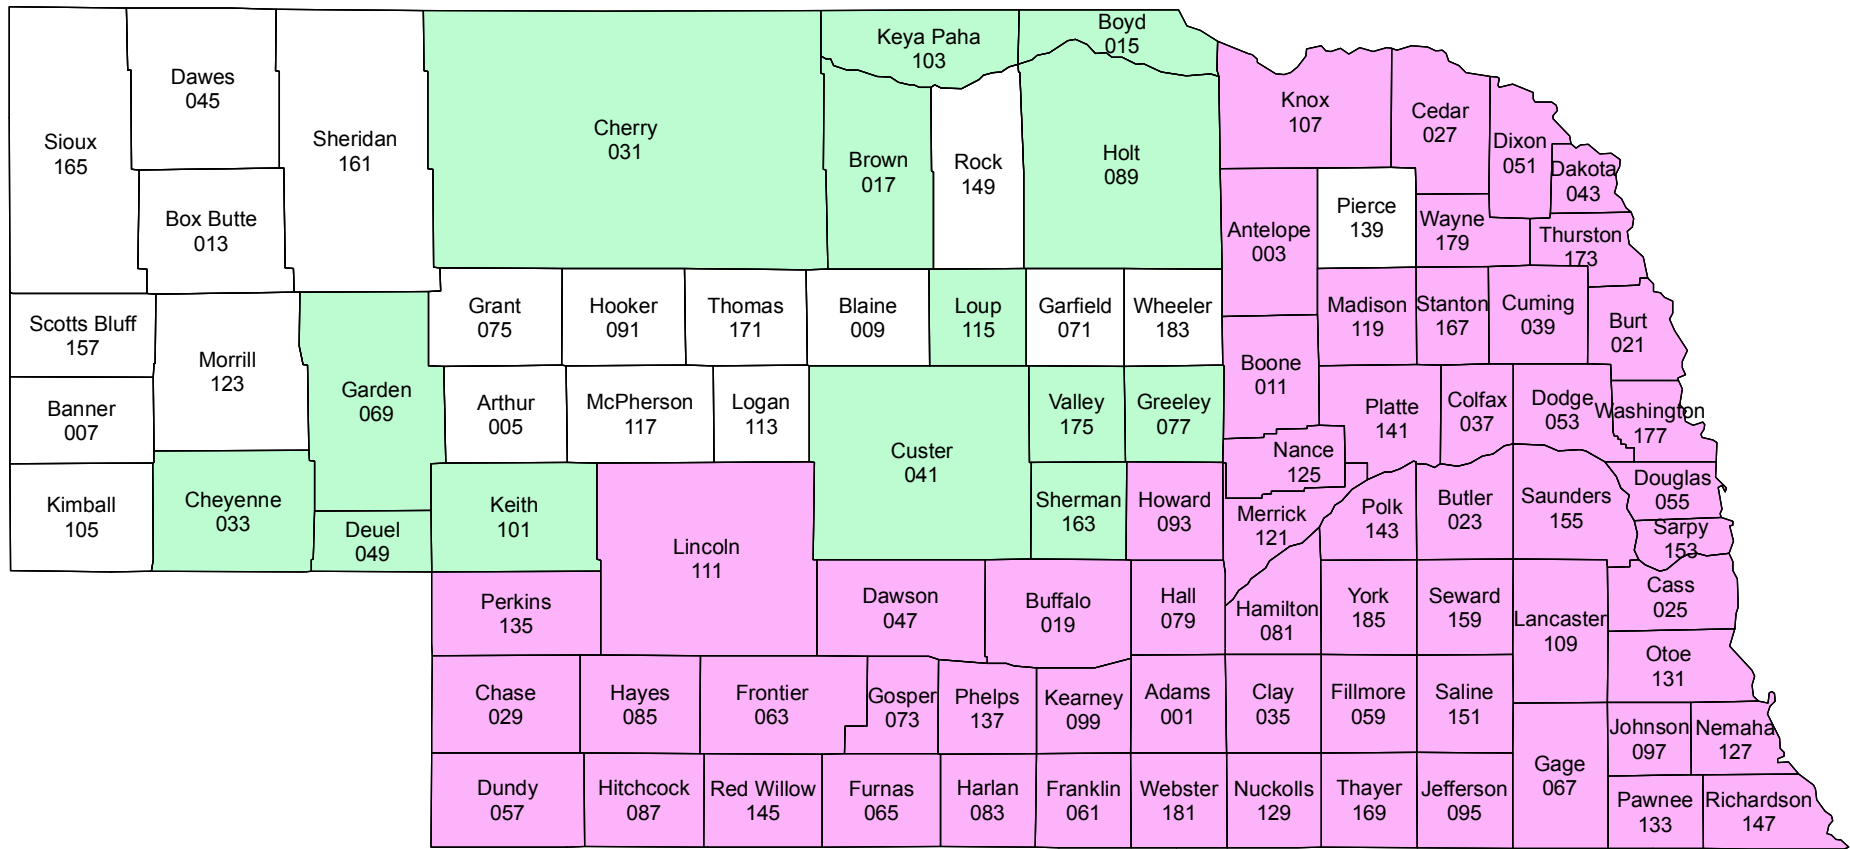

Nebraska

2015 Crop Year Initial Planting Dates for Grain Sorghum

April 16, 2015
 May 6, 2015