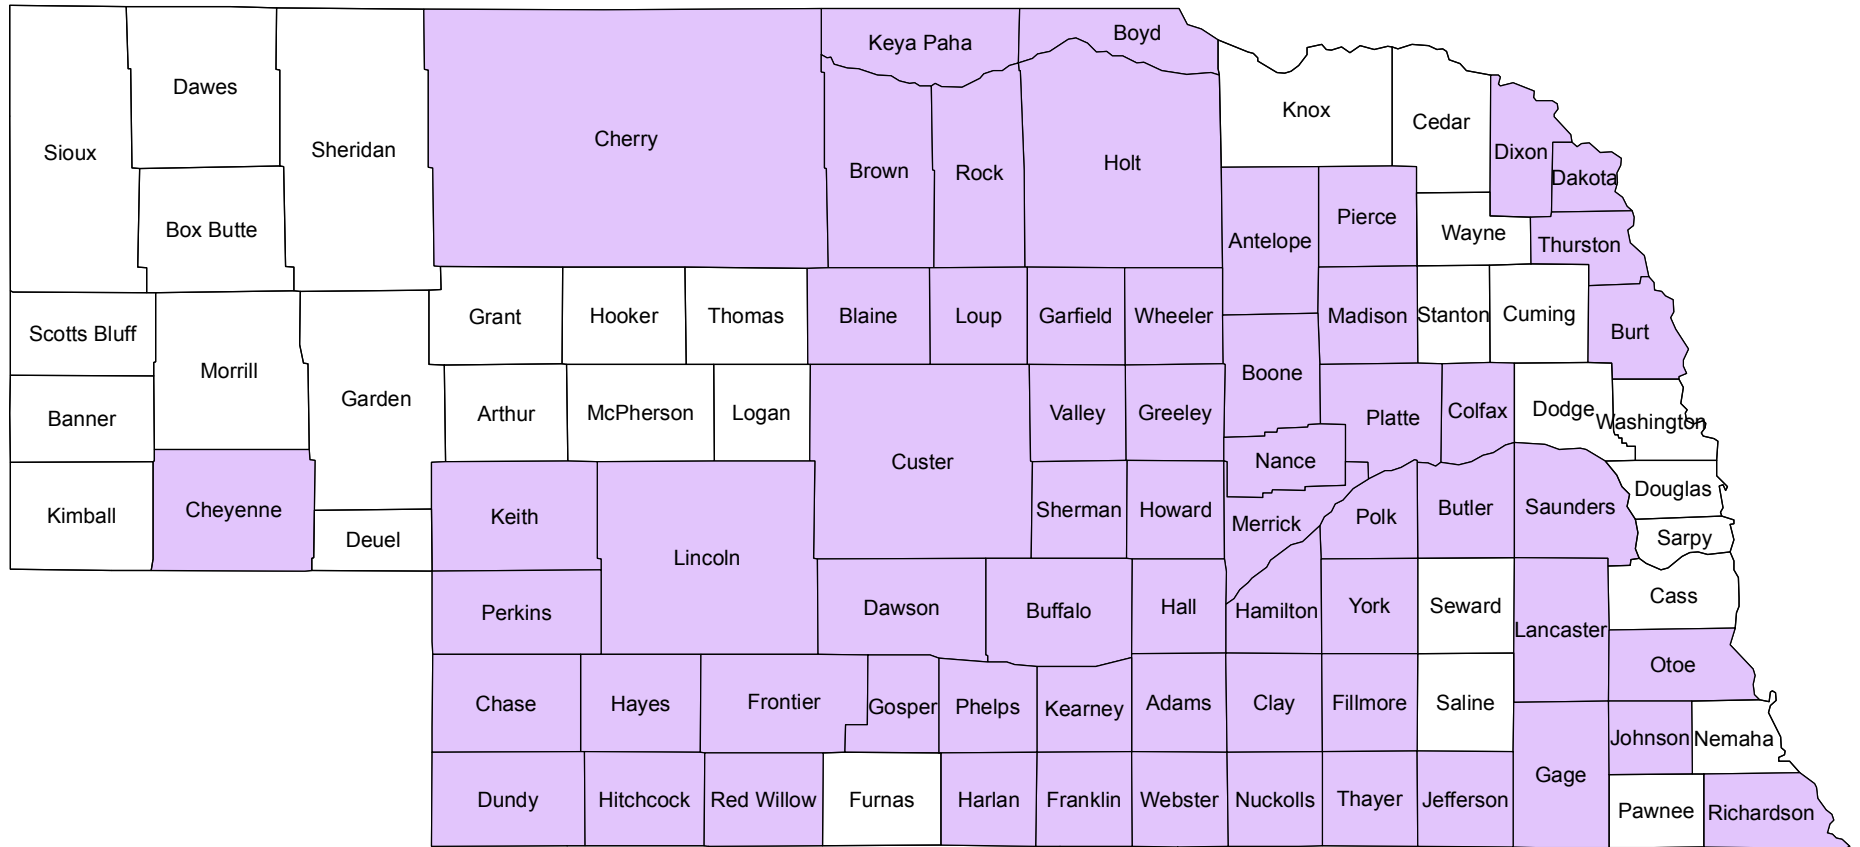

Nebraska

2015 Crop Year Earliest Planting Dates for Popcorn

April 10, 2015