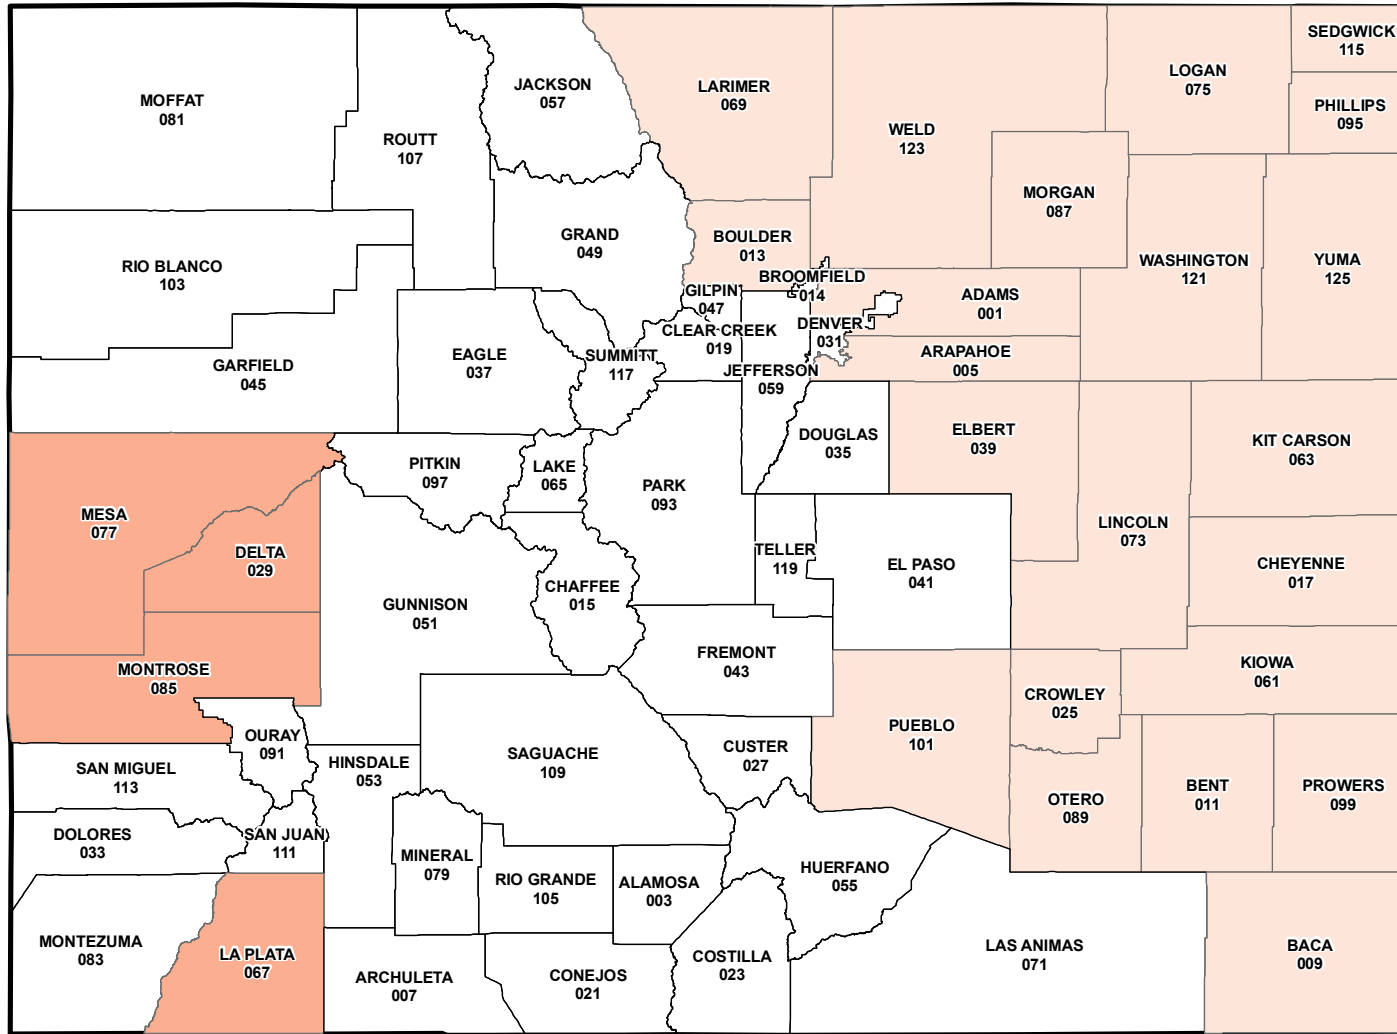

# Colorado

## 2016 Crop Year Final Planting Dates for Corn

### Final Planting Dates

Source: Risk Management Agency  
 Map Created by: RMA, Topeka Regional Office, Topeka KS  
 Map Creation Date: January 20, 2016  
 Map Projection: World Mercator

The information displayed in this map is intended to serve as an aid in displaying data provided or stored by the Risk Management Agency. It does not modify, replace, or supersede any USDA published policy provisions or procedures.