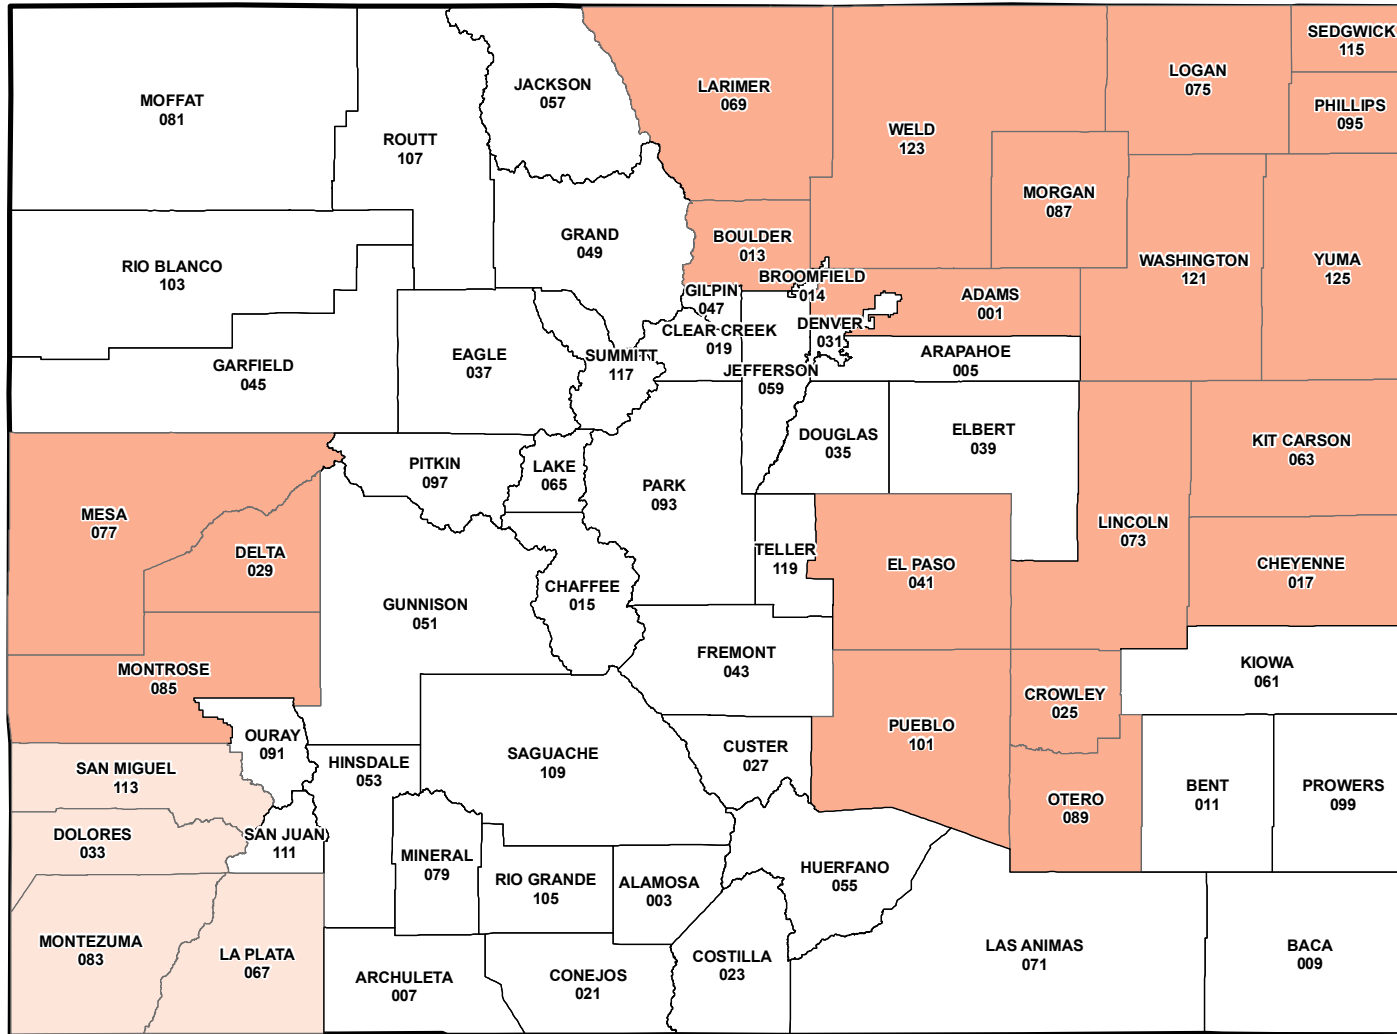

Colorado

2016 Crop Year Final Planting Dates for Dry Beans

Final Planting Dates

Source: Risk Management Agency
 Map Created by: RMA, Topeka Regional Office, Topeka KS
 Map Creation Date: January 20, 2016
 Map Projection: World Mercator

The information displayed in this map is intended to serve as an aid in displaying data provided or stored by the Risk Management Agency. It does not modify, replace, or supersede any USDA published policy provisions or procedures.